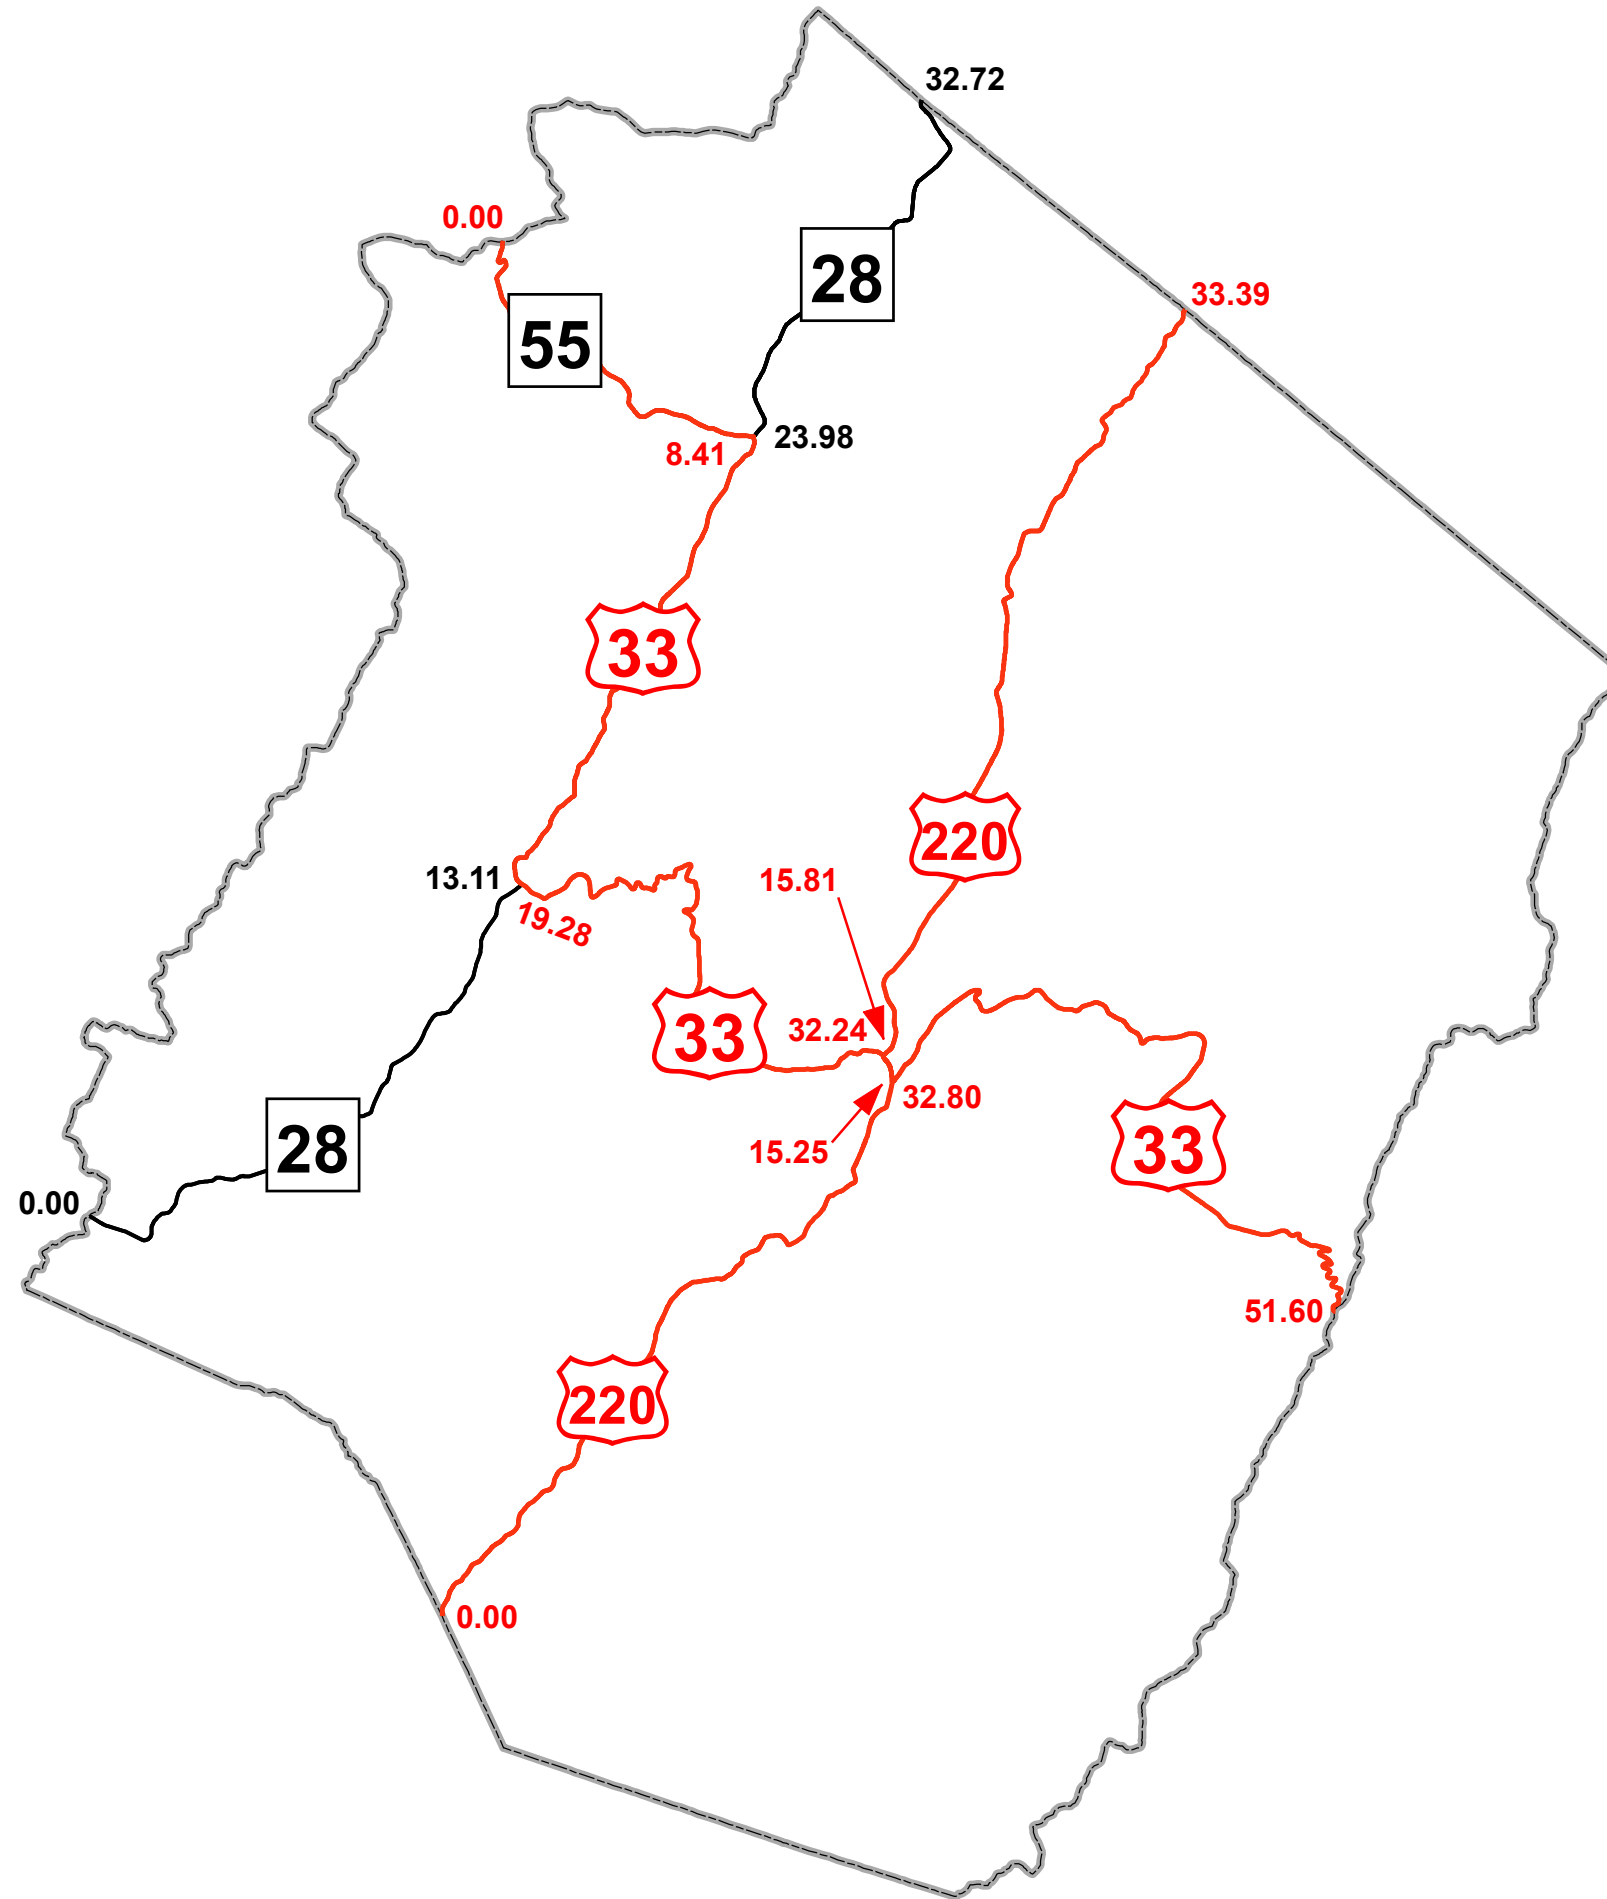

GIS MILEPOINT MAP PENDLETON COUNTY WEST VIRGINIA

PREPARED BY
WEST VIRGINIA DEPARTMENT OF TRANSPORTATION
STRATEGIC SYSTEMS AND TECHNOLOGY DIVISION

IN COOPERATION WITH
US DEPARTMENT OF TRANSPORTATION
FEDERAL HIGHWAY ADMINISTRATION

Legend

- Interstate Routes
- U.S. Routes
- WV State Routes

Last revision date: February 2021
Data as of: January 2021