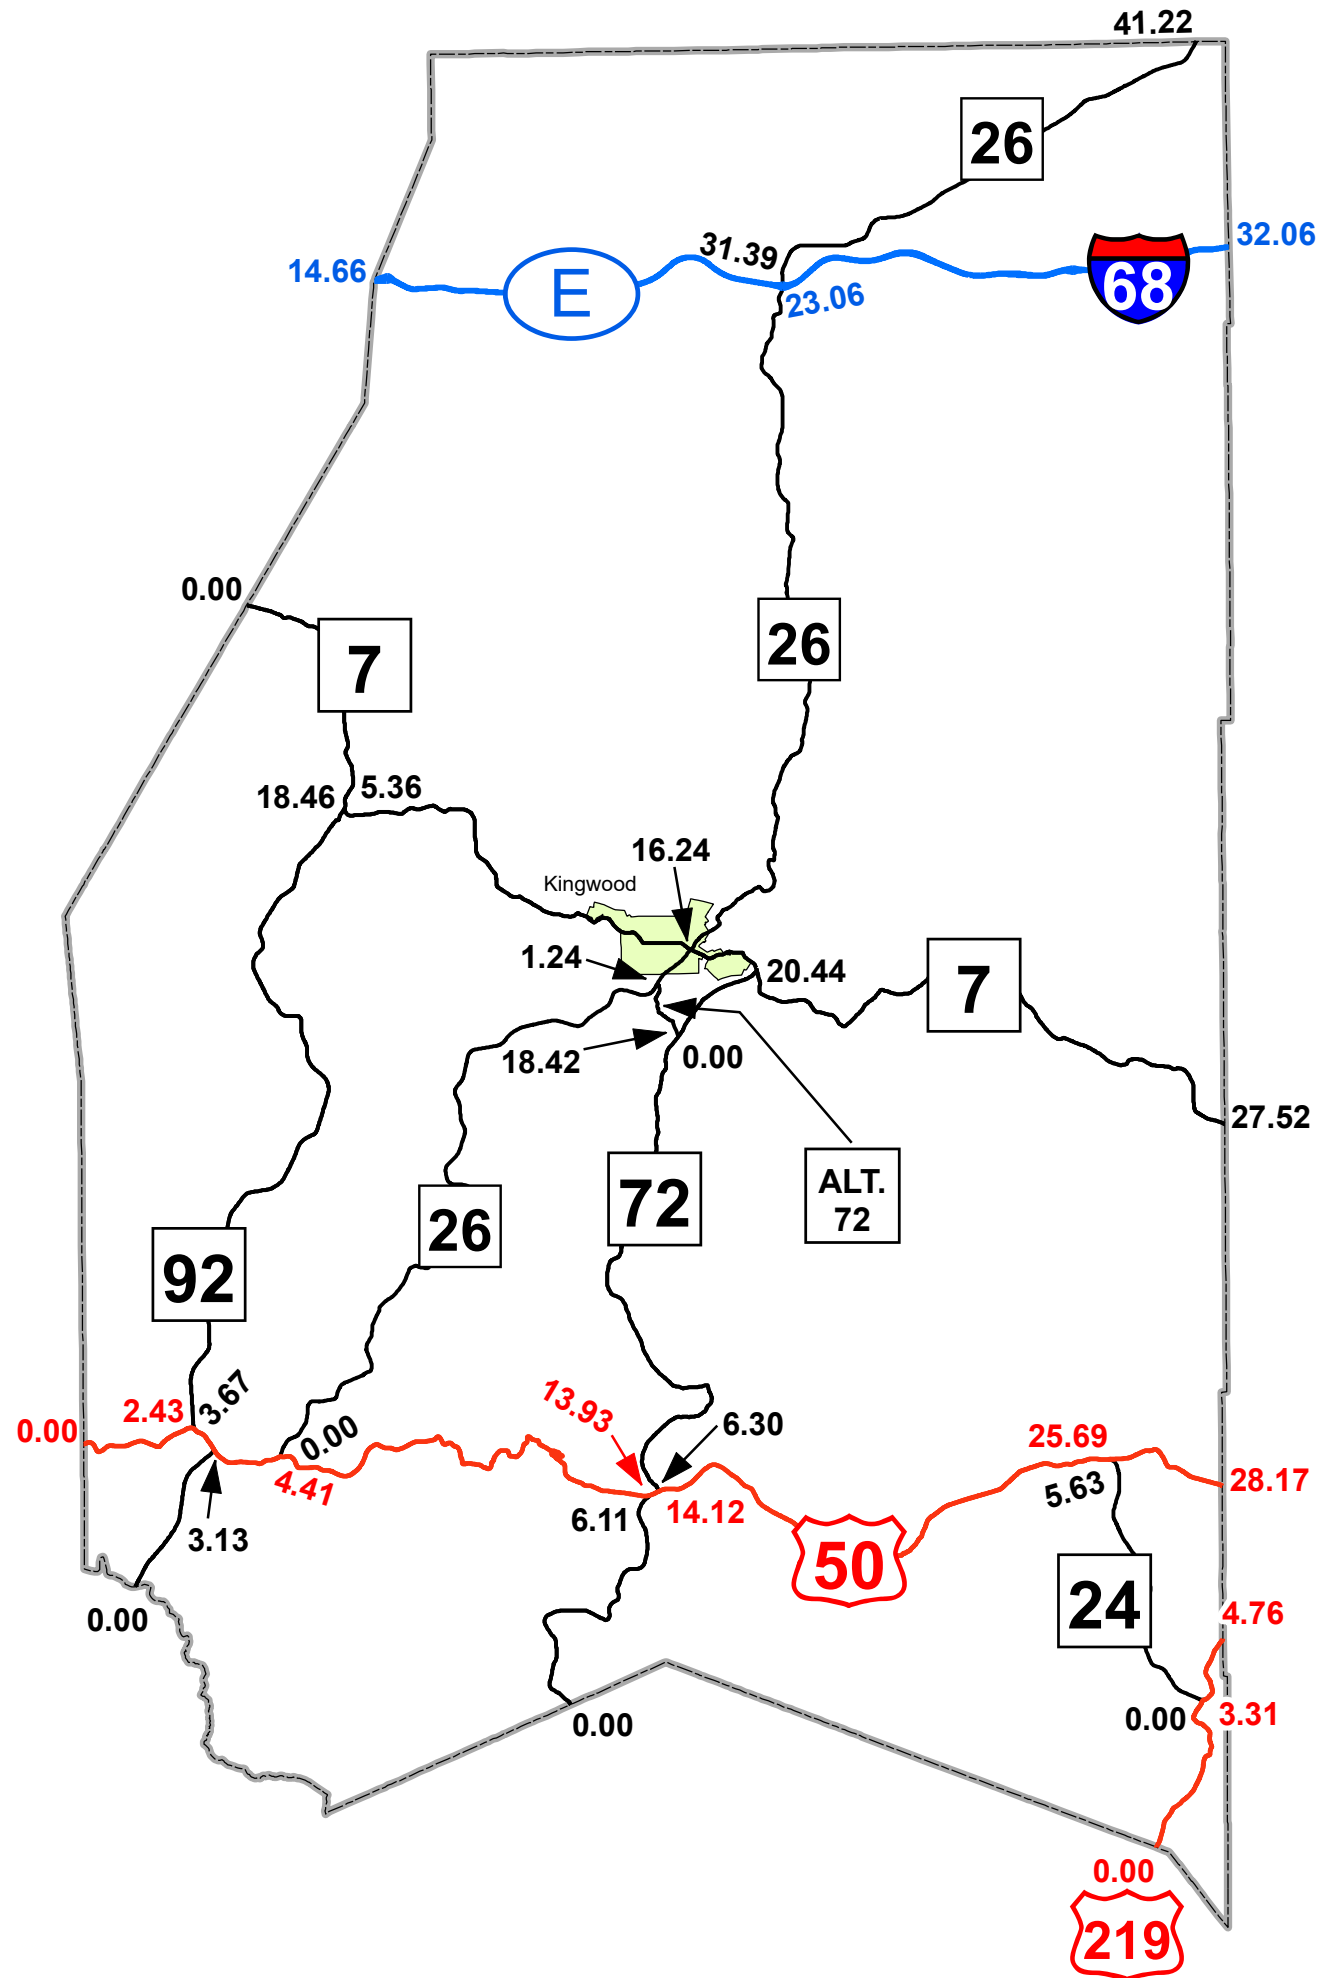

GIS MILEPOINT MAP PRESTON COUNTY WEST VIRGINIA

PREPARED BY
WEST VIRGINIA DEPARTMENT OF TRANSPORTATION
STRATEGIC SYSTEMS AND TECHNOLOGY DIVISION

IN COOPERATION WITH
US DEPARTMENT OF TRANSPORTATION
FEDERAL HIGHWAY ADMINISTRATION

Legend

- Interstate Routes
- U.S. Routes
- WV State Routes
- Urban Boundary

Last revision date: February 2021
Data as of: January 2021