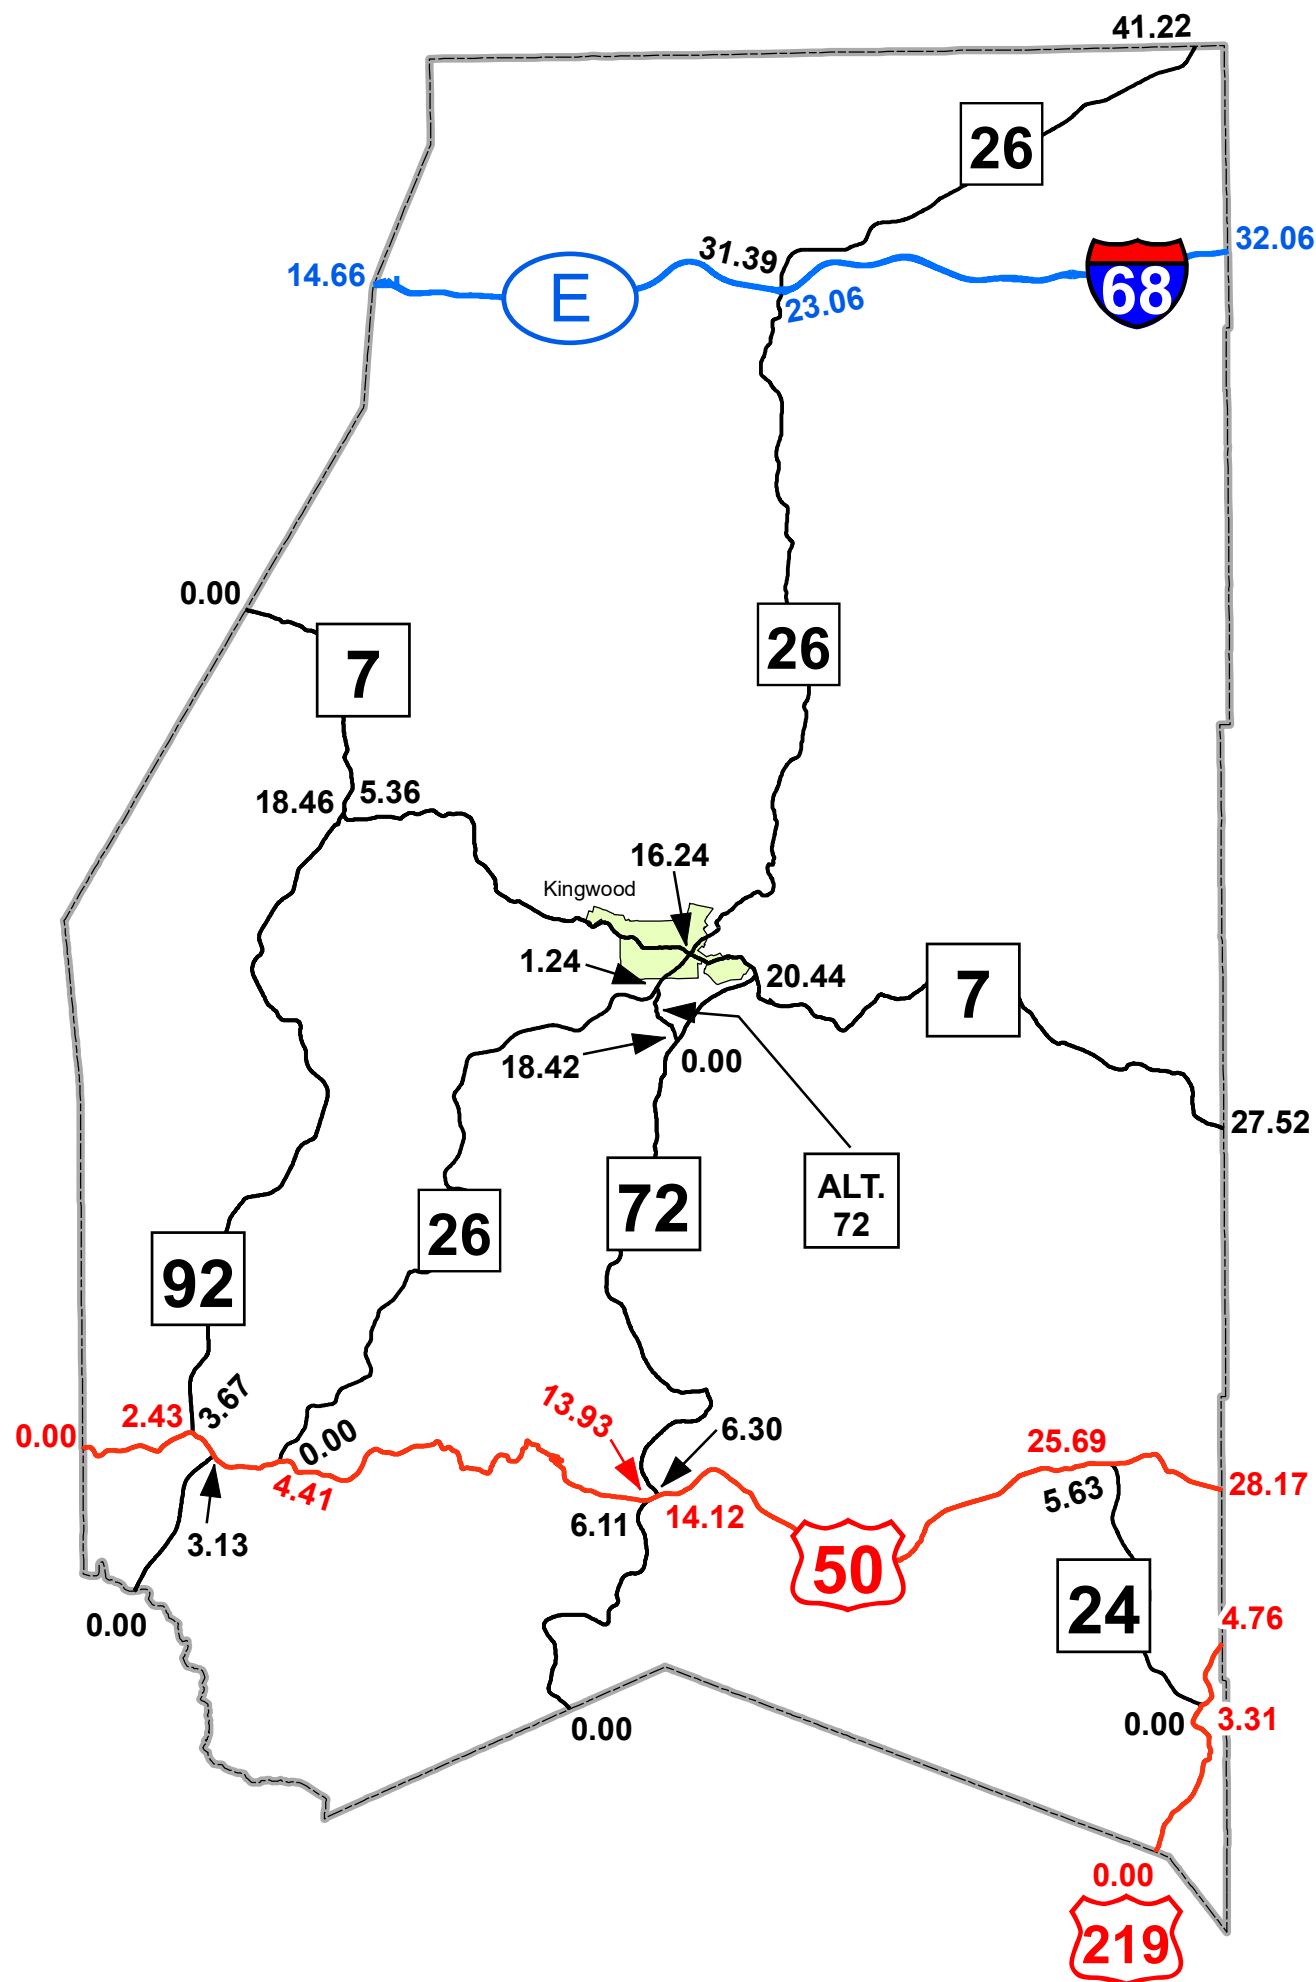

GIS MILEPOINT MAP PRESTON COUNTY WEST VIRGINIA

PREPARED BY
WEST VIRGINIA DEPARTMENT OF TRANSPORTATION
INFORMATION TECHNOLOGY DIVISION
IN COOPERATION WITH
US DEPARTMENT OF TRANSPORTATION
FEDERAL HIGHWAY ADMINISTRATION

Legend

- Interstate Routes
- U.S. Routes
- WV State Routes
- Urban Boundary

Last revision date: May 2023
Data as of: December 2022