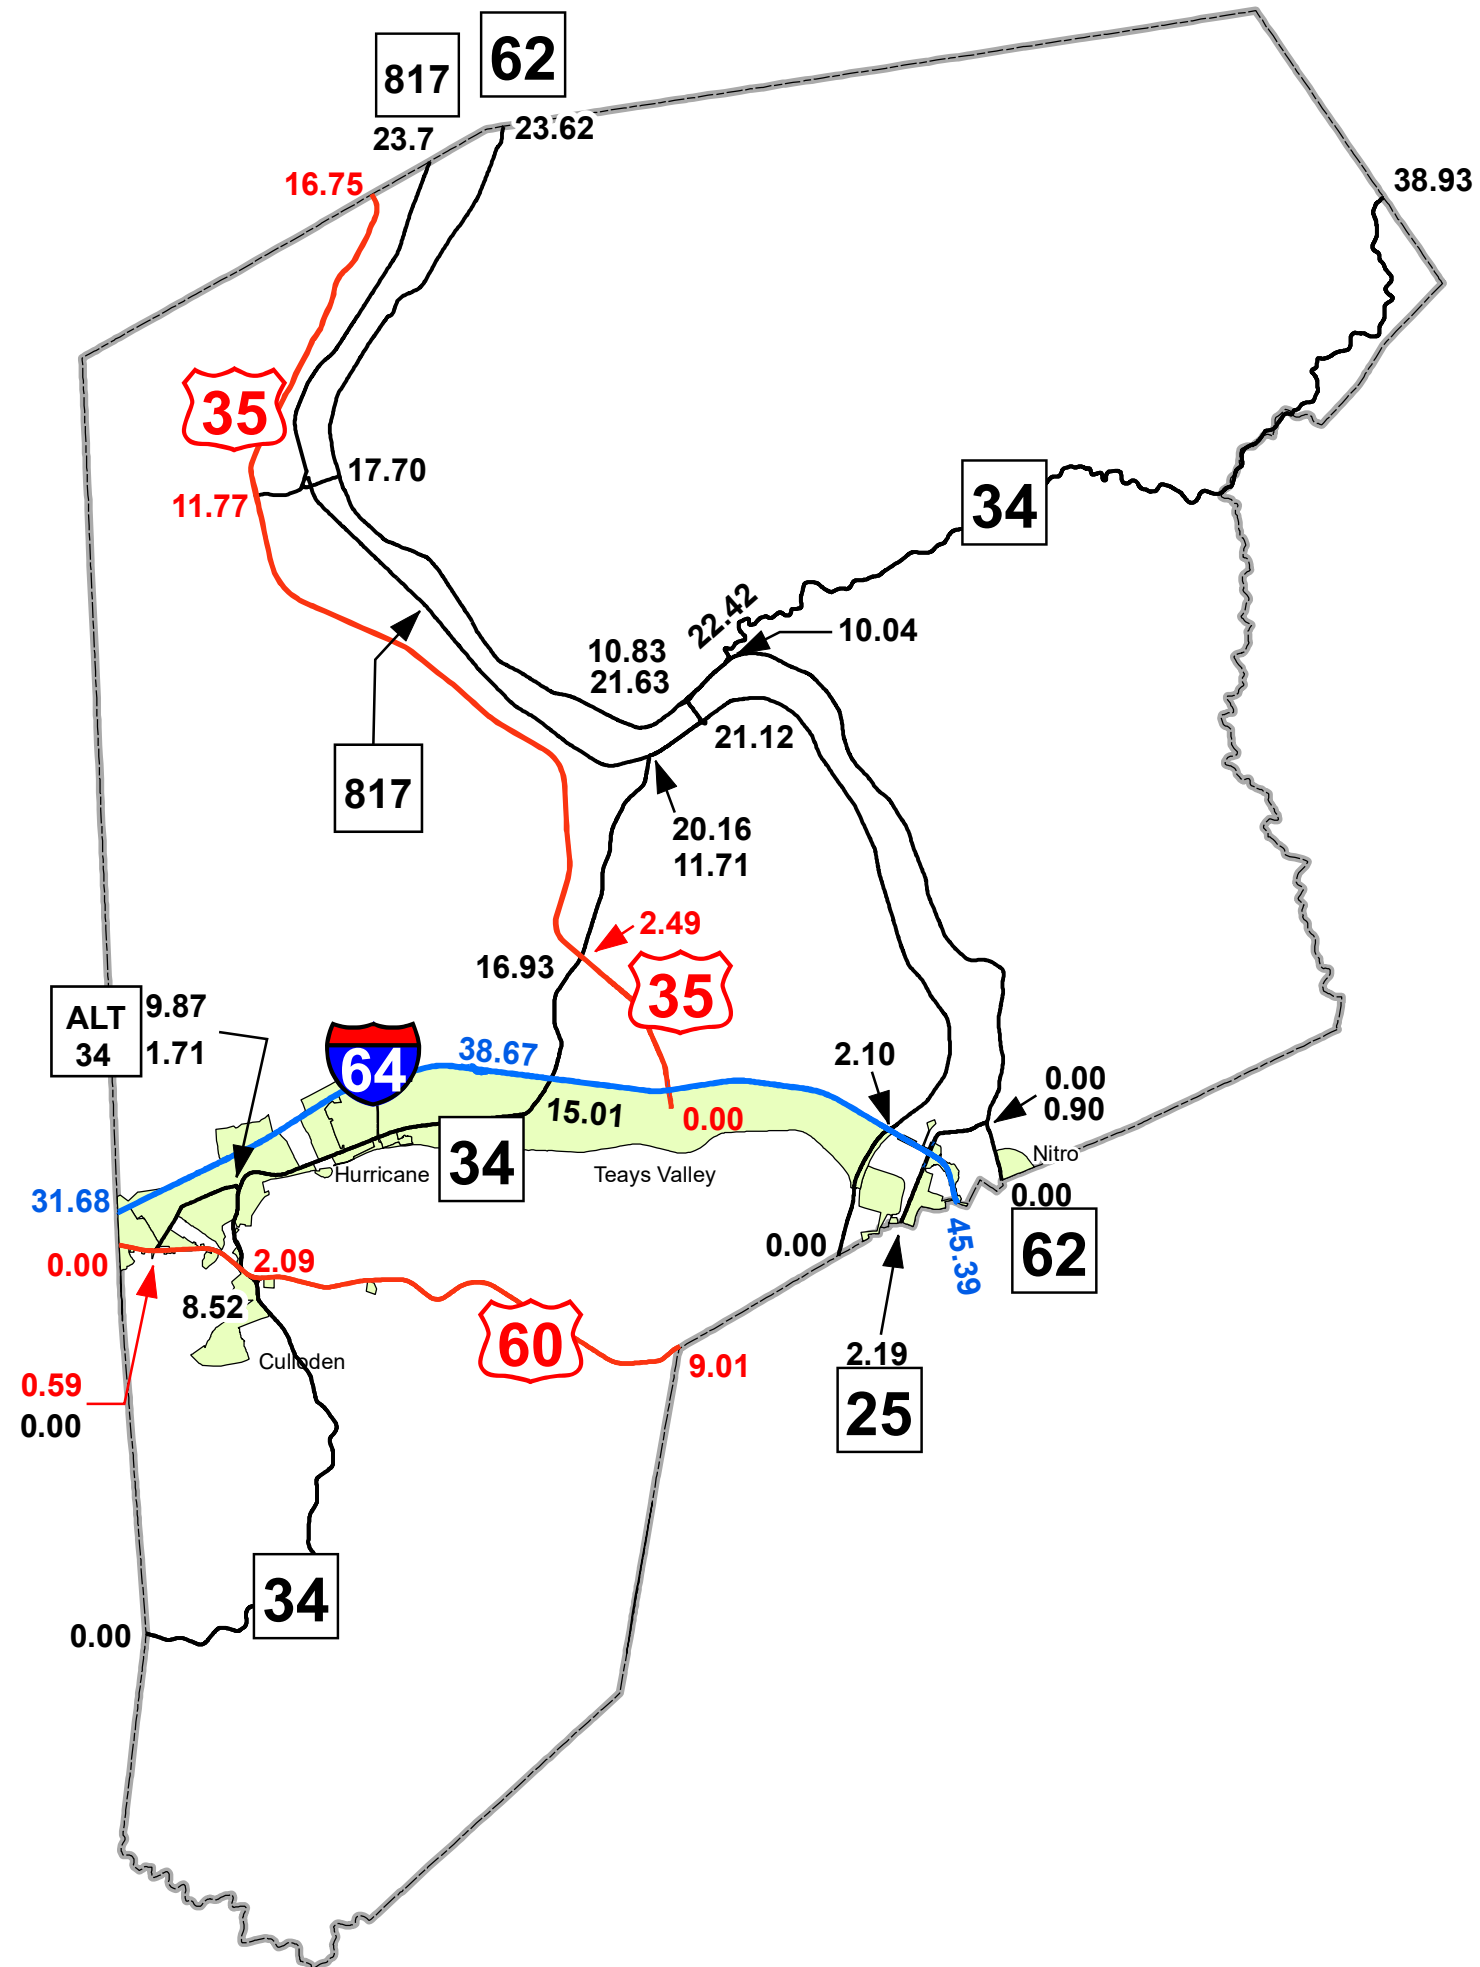

# GIS MILEPOINT MAP PUTNAM COUNTY WEST VIRGINIA

PREPARED BY  
WEST VIRGINIA DEPARTMENT OF TRANSPORTATION  
INFORMATION TECHNOLOGY DIVISION  
IN COOPERATION WITH  
US DEPARTMENT OF TRANSPORTATION  
FEDERAL HIGHWAY ADMINISTRATION

**Legend**

- Interstate Routes
- U.S. Routes
- WV State Routes
- Urban Boundary

Last revision date: May 2023  
Data as of: December 2022