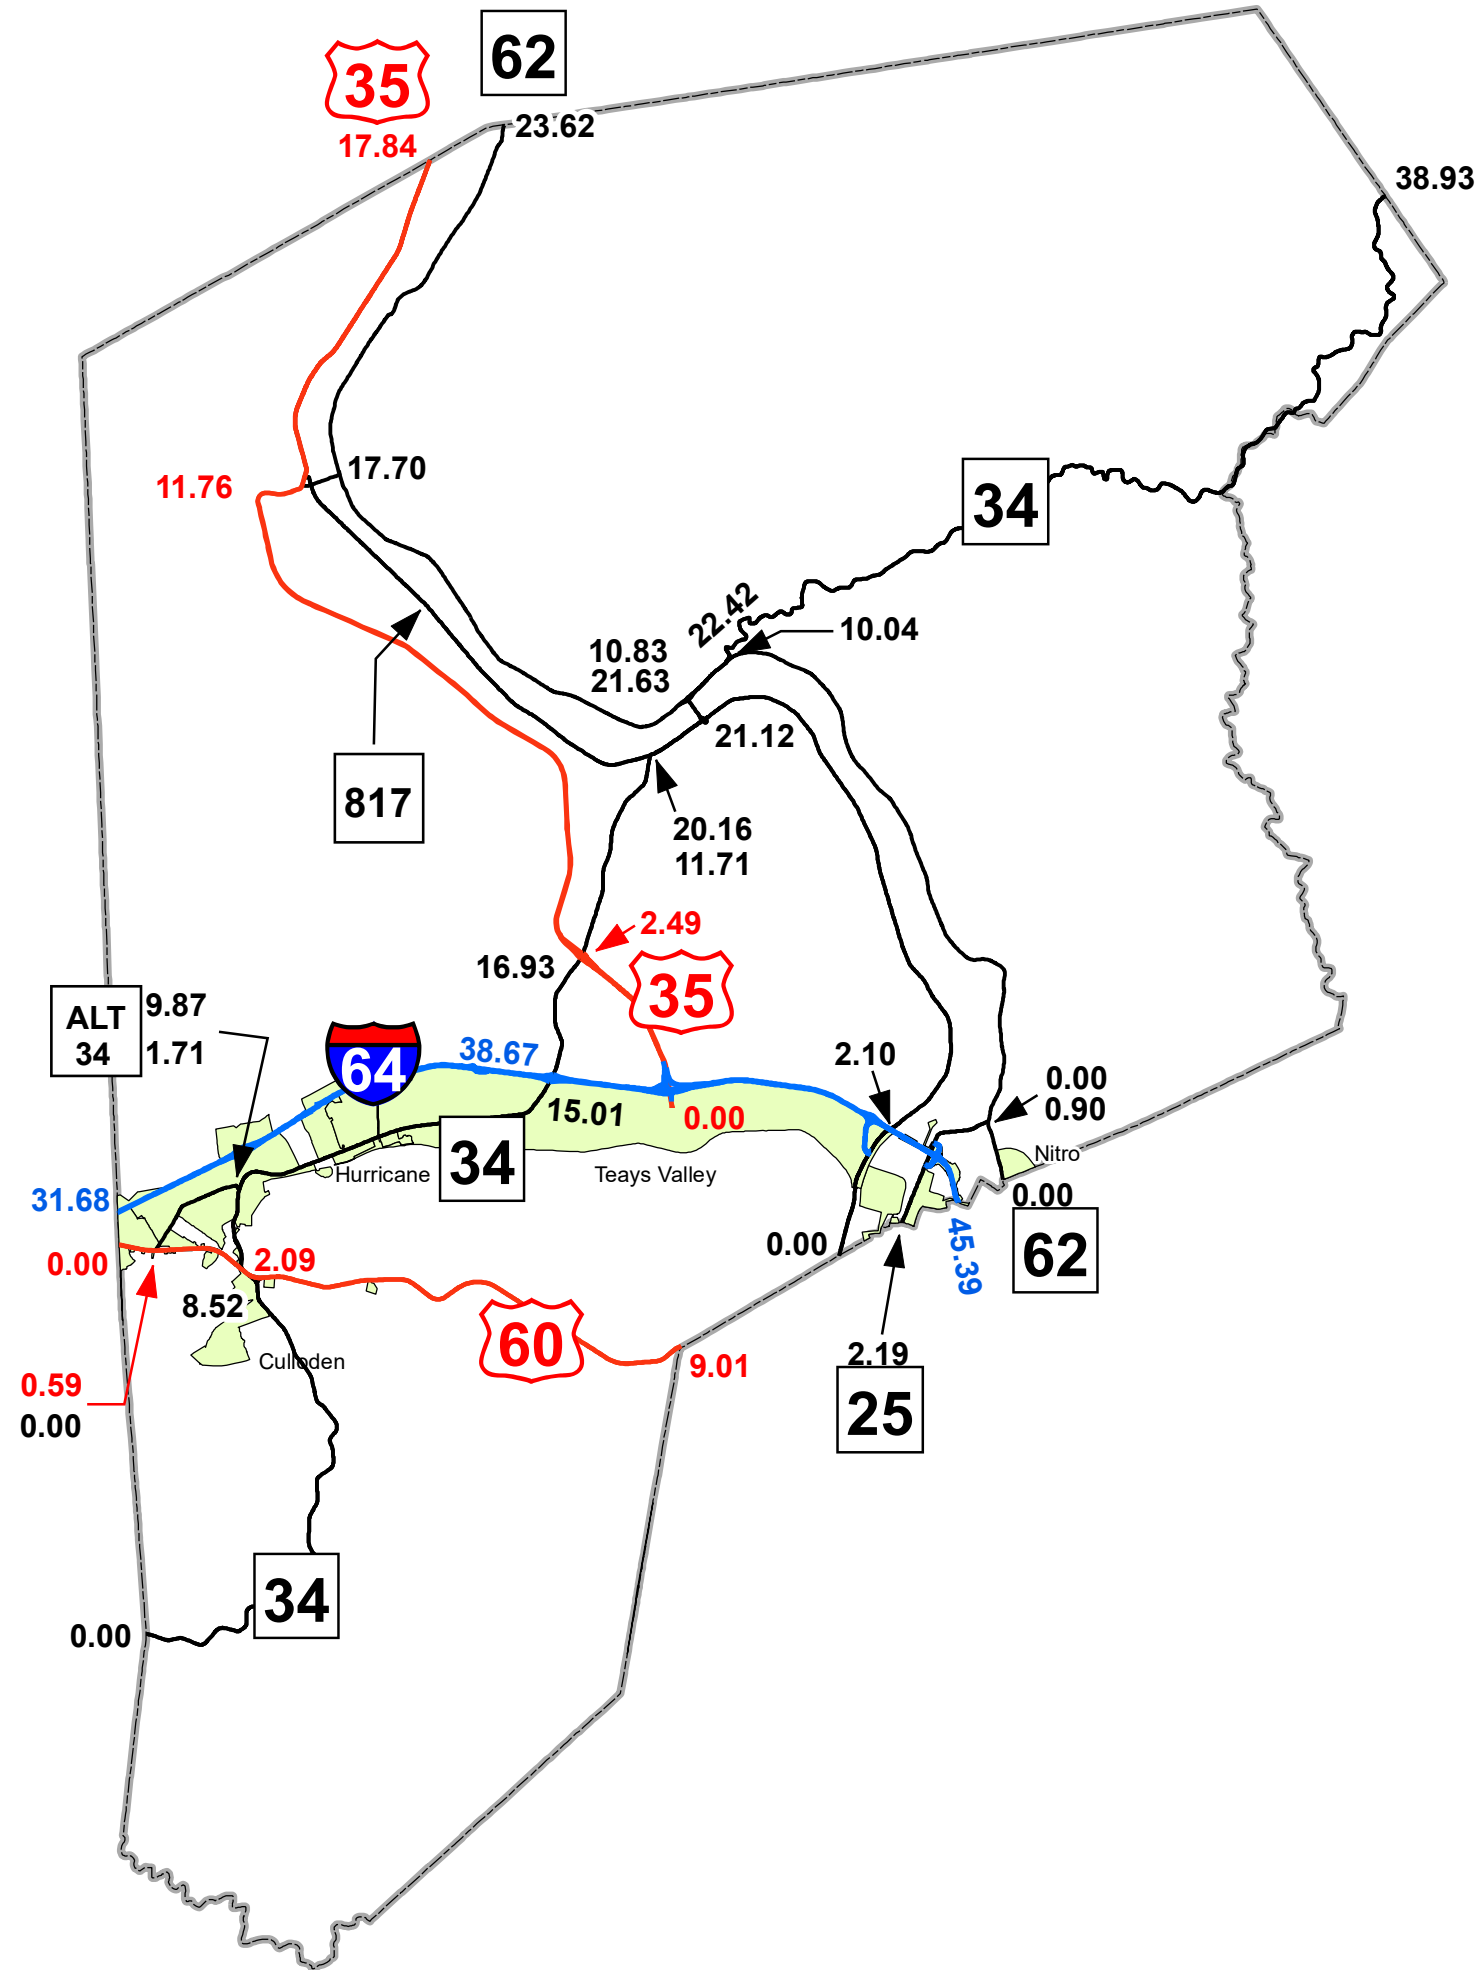

GIS MILEPOINT MAP PUTNAM COUNTY WEST VIRGINIA

PREPARED BY
WEST VIRGINIA DEPARTMENT OF TRANSPORTATION
STRATEGIC SYSTEMS AND TECHNOLOGY DIVISION

IN COOPERATION WITH
US DEPARTMENT OF TRANSPORTATION
FEDERAL HIGHWAY ADMINISTRATION

Legend

- Interstate Routes
- U.S. Routes
- WV State Routes
- Urban Boundary

Last revision date: February 2021
Data as of: January 2021