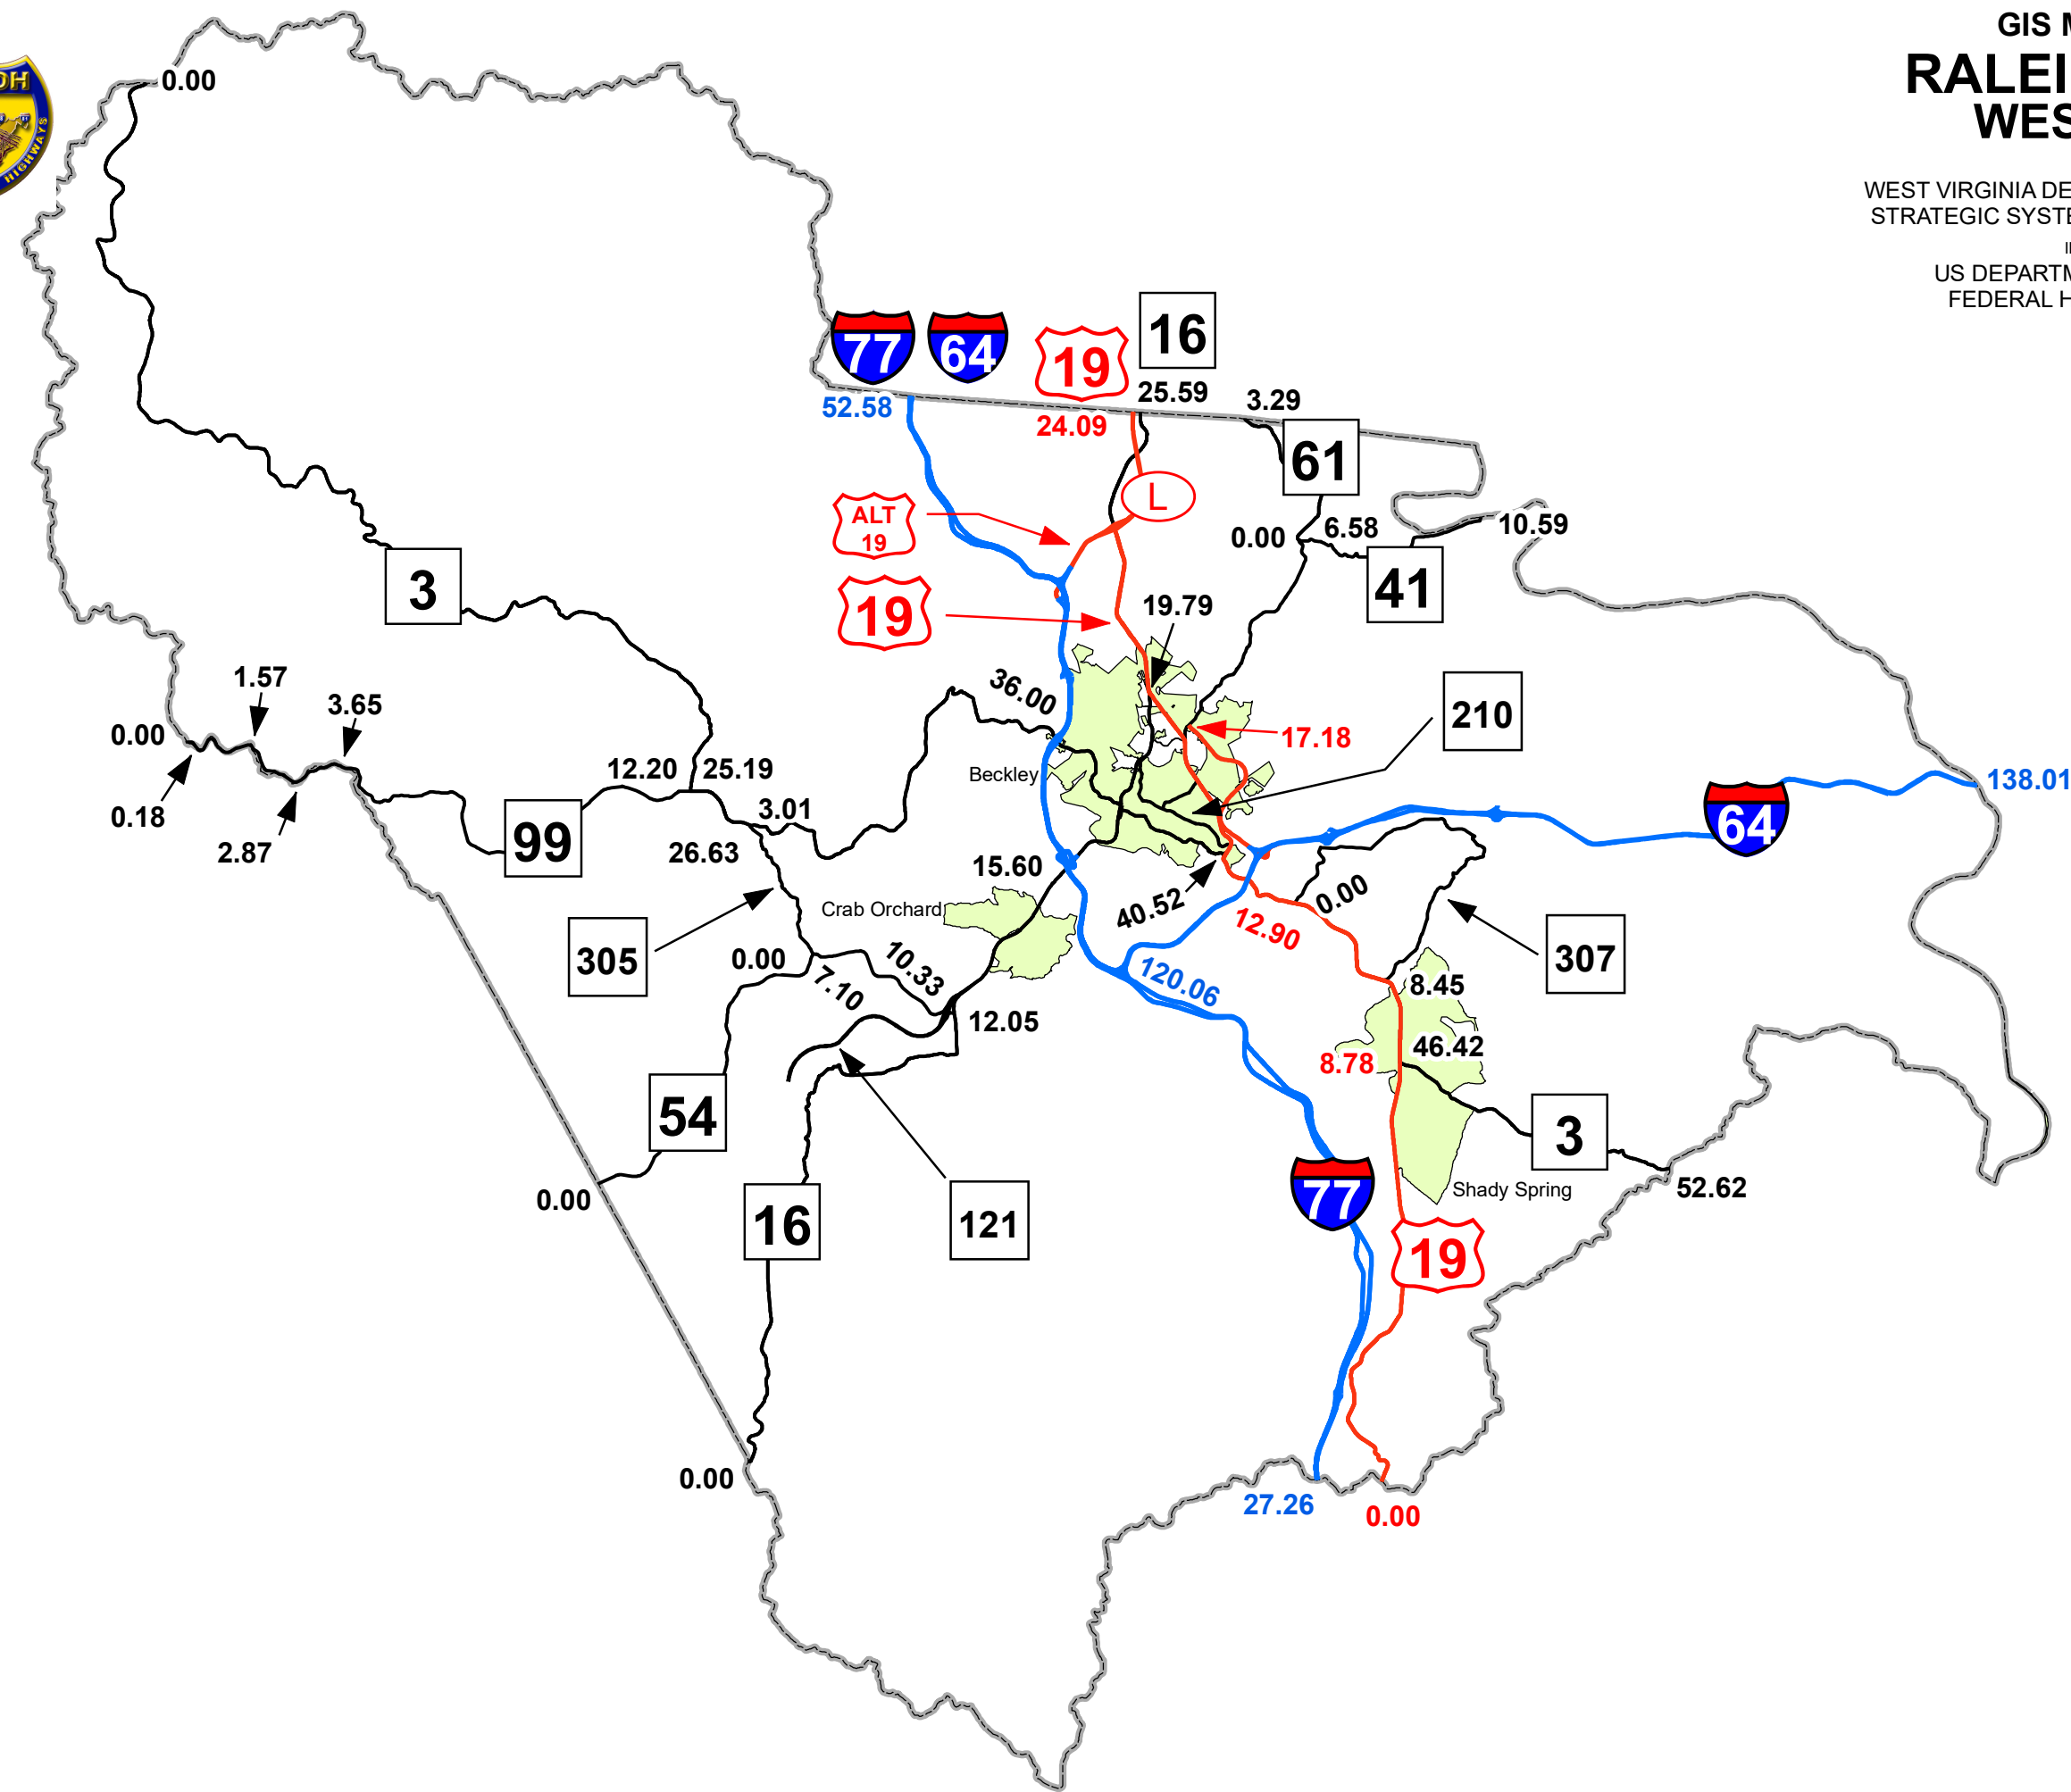

GIS MILEPOINT MAP RALEIGH COUNTY WEST VIRGINIA

PREPARED BY
WEST VIRGINIA DEPARTMENT OF TRANSPORTATION
STRATEGIC SYSTEMS AND TECHNOLOGY DIVISION

IN COOPERATION WITH
US DEPARTMENT OF TRANSPORTATION
FEDERAL HIGHWAY ADMINISTRATION

Legend

- Interstate Routes
- U.S. Routes
- WV State Routes
- Urban Boundary

Last revision date: February 2021
Data as of: January 2021