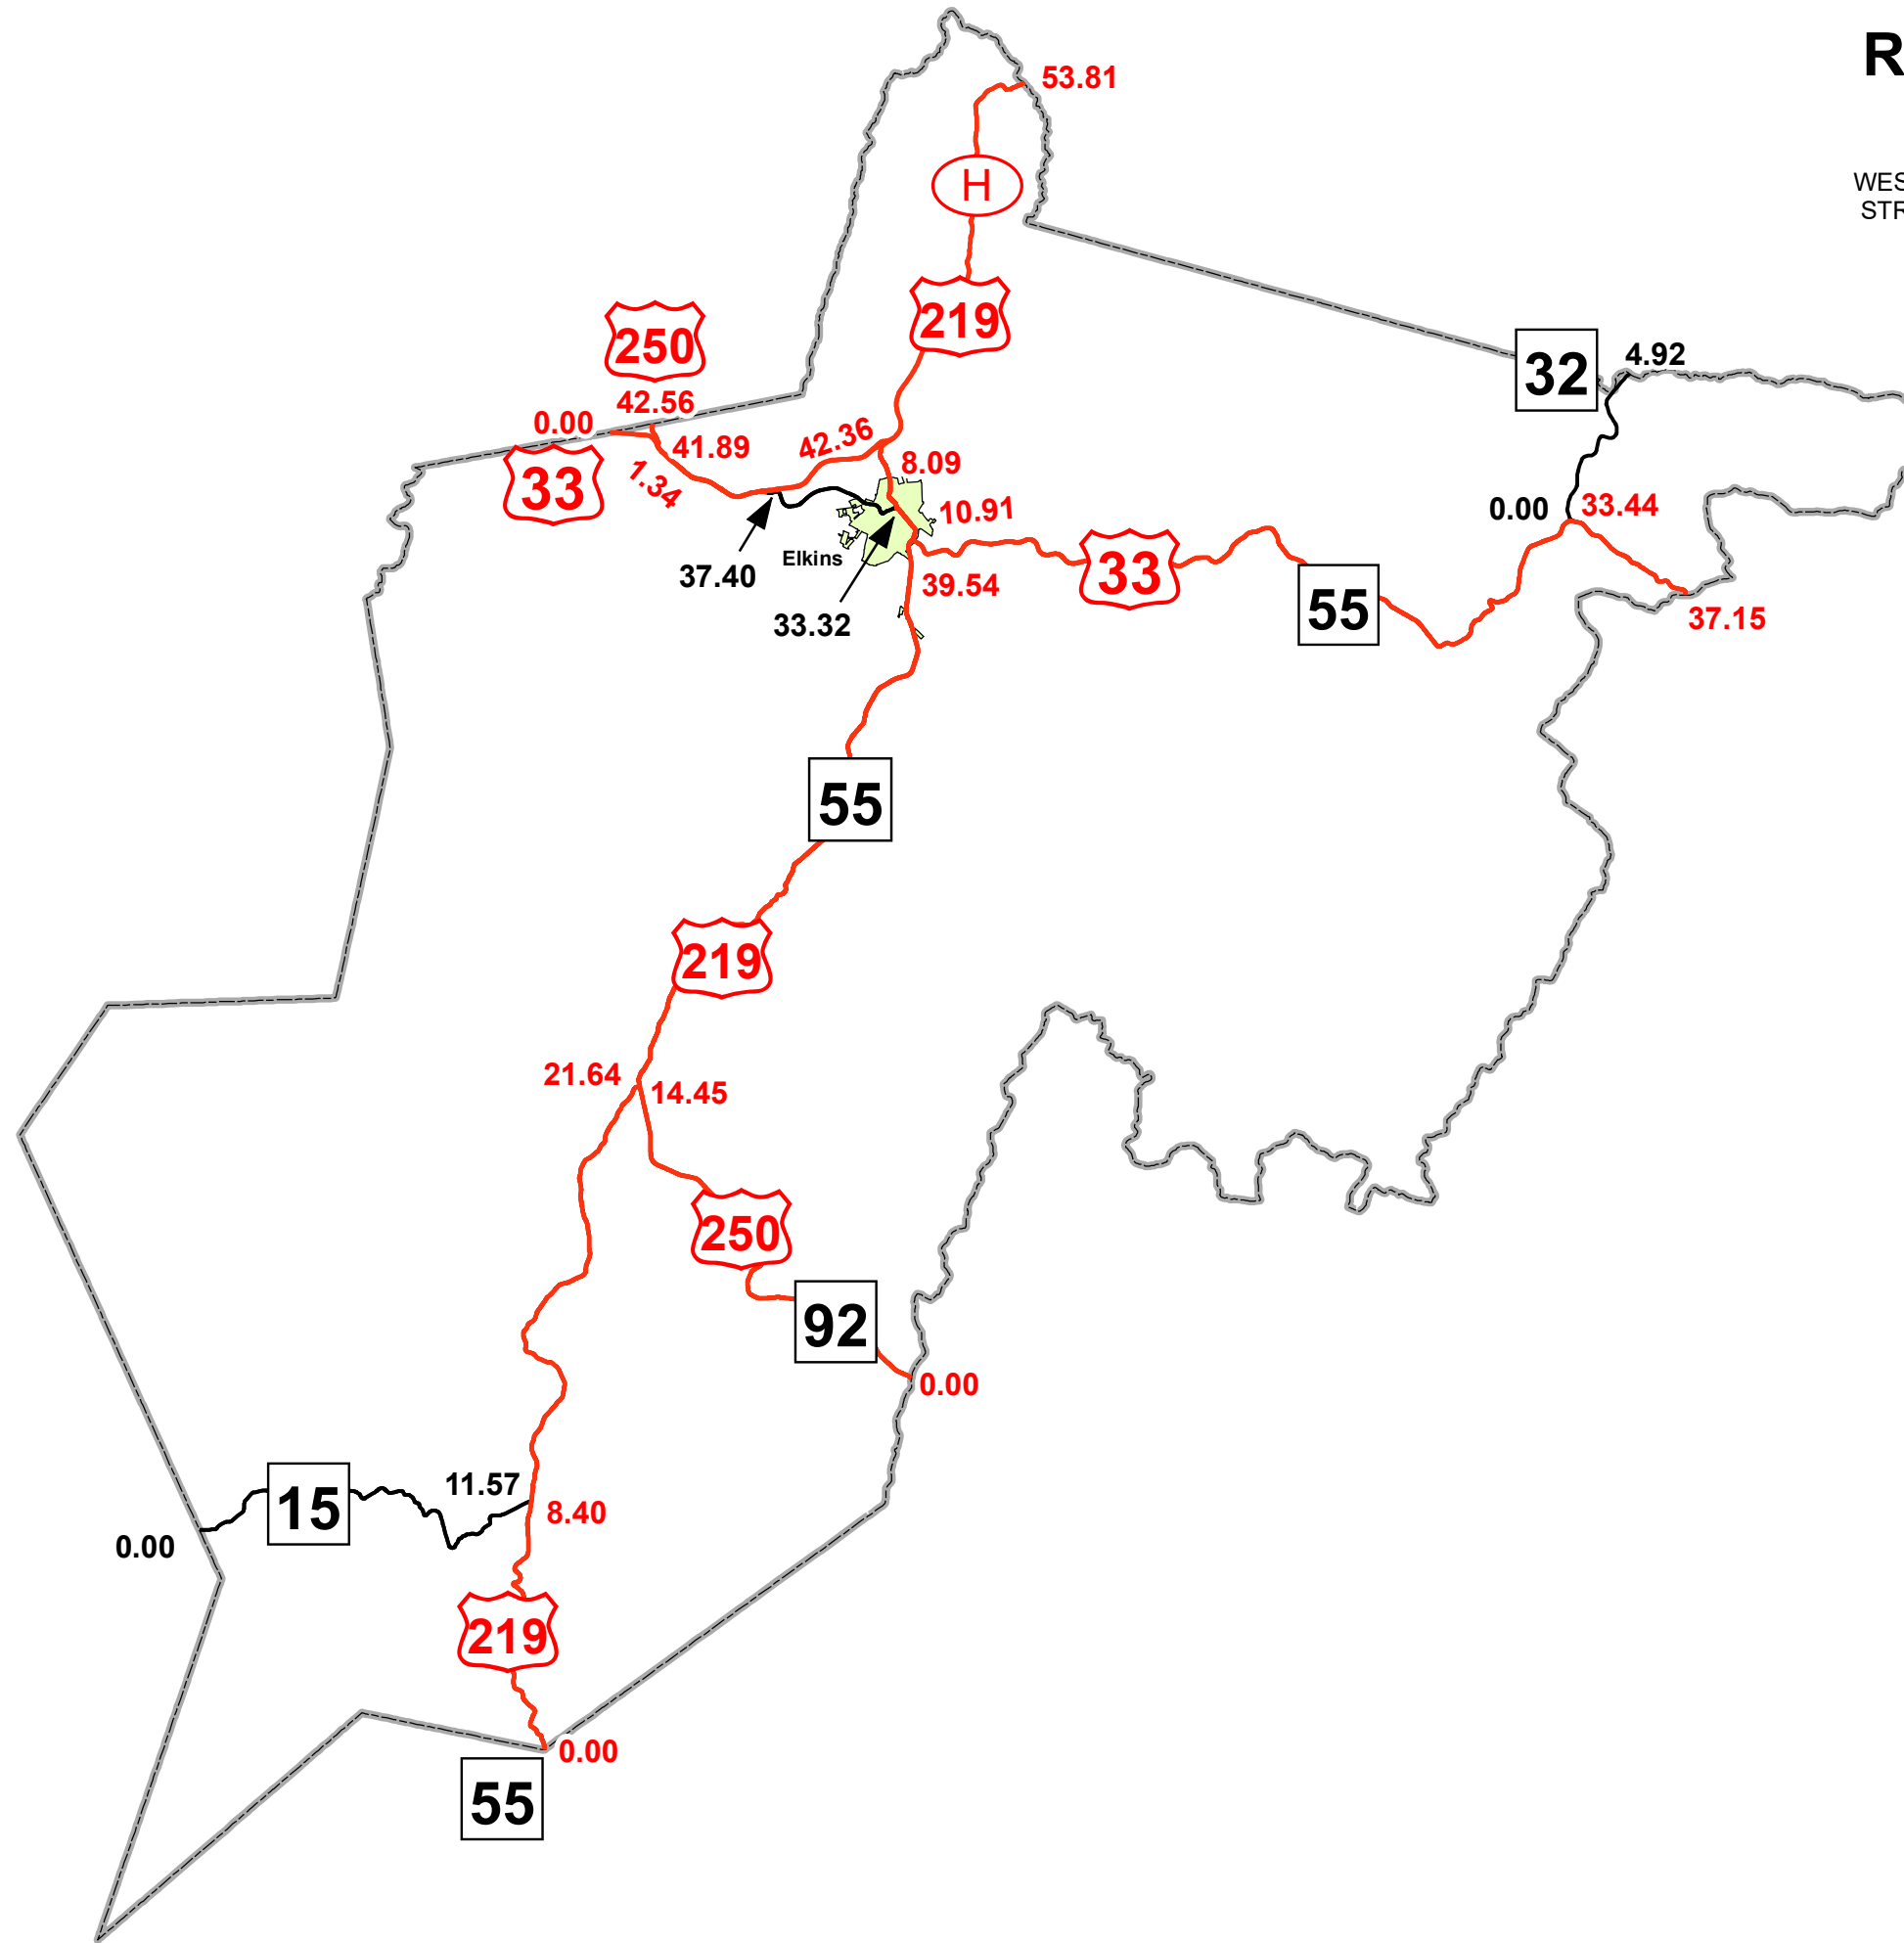

# GIS MILEPOINT MAP RANDOLPH COUNTY WEST VIRGINIA

PREPARED BY  
WEST VIRGINIA DEPARTMENT OF TRANSPORTATION  
STRATEGIC SYSTEMS AND TECHNOLOGY DIVISION

IN COOPERATION WITH  
US DEPARTMENT OF TRANSPORTATION  
FEDERAL HIGHWAY ADMINISTRATION

**Legend**

- Interstate Routes
- U.S. Routes
- WV State Routes
- Urban Boundary

Last revision date: February 2021  
Data as of: January 2021