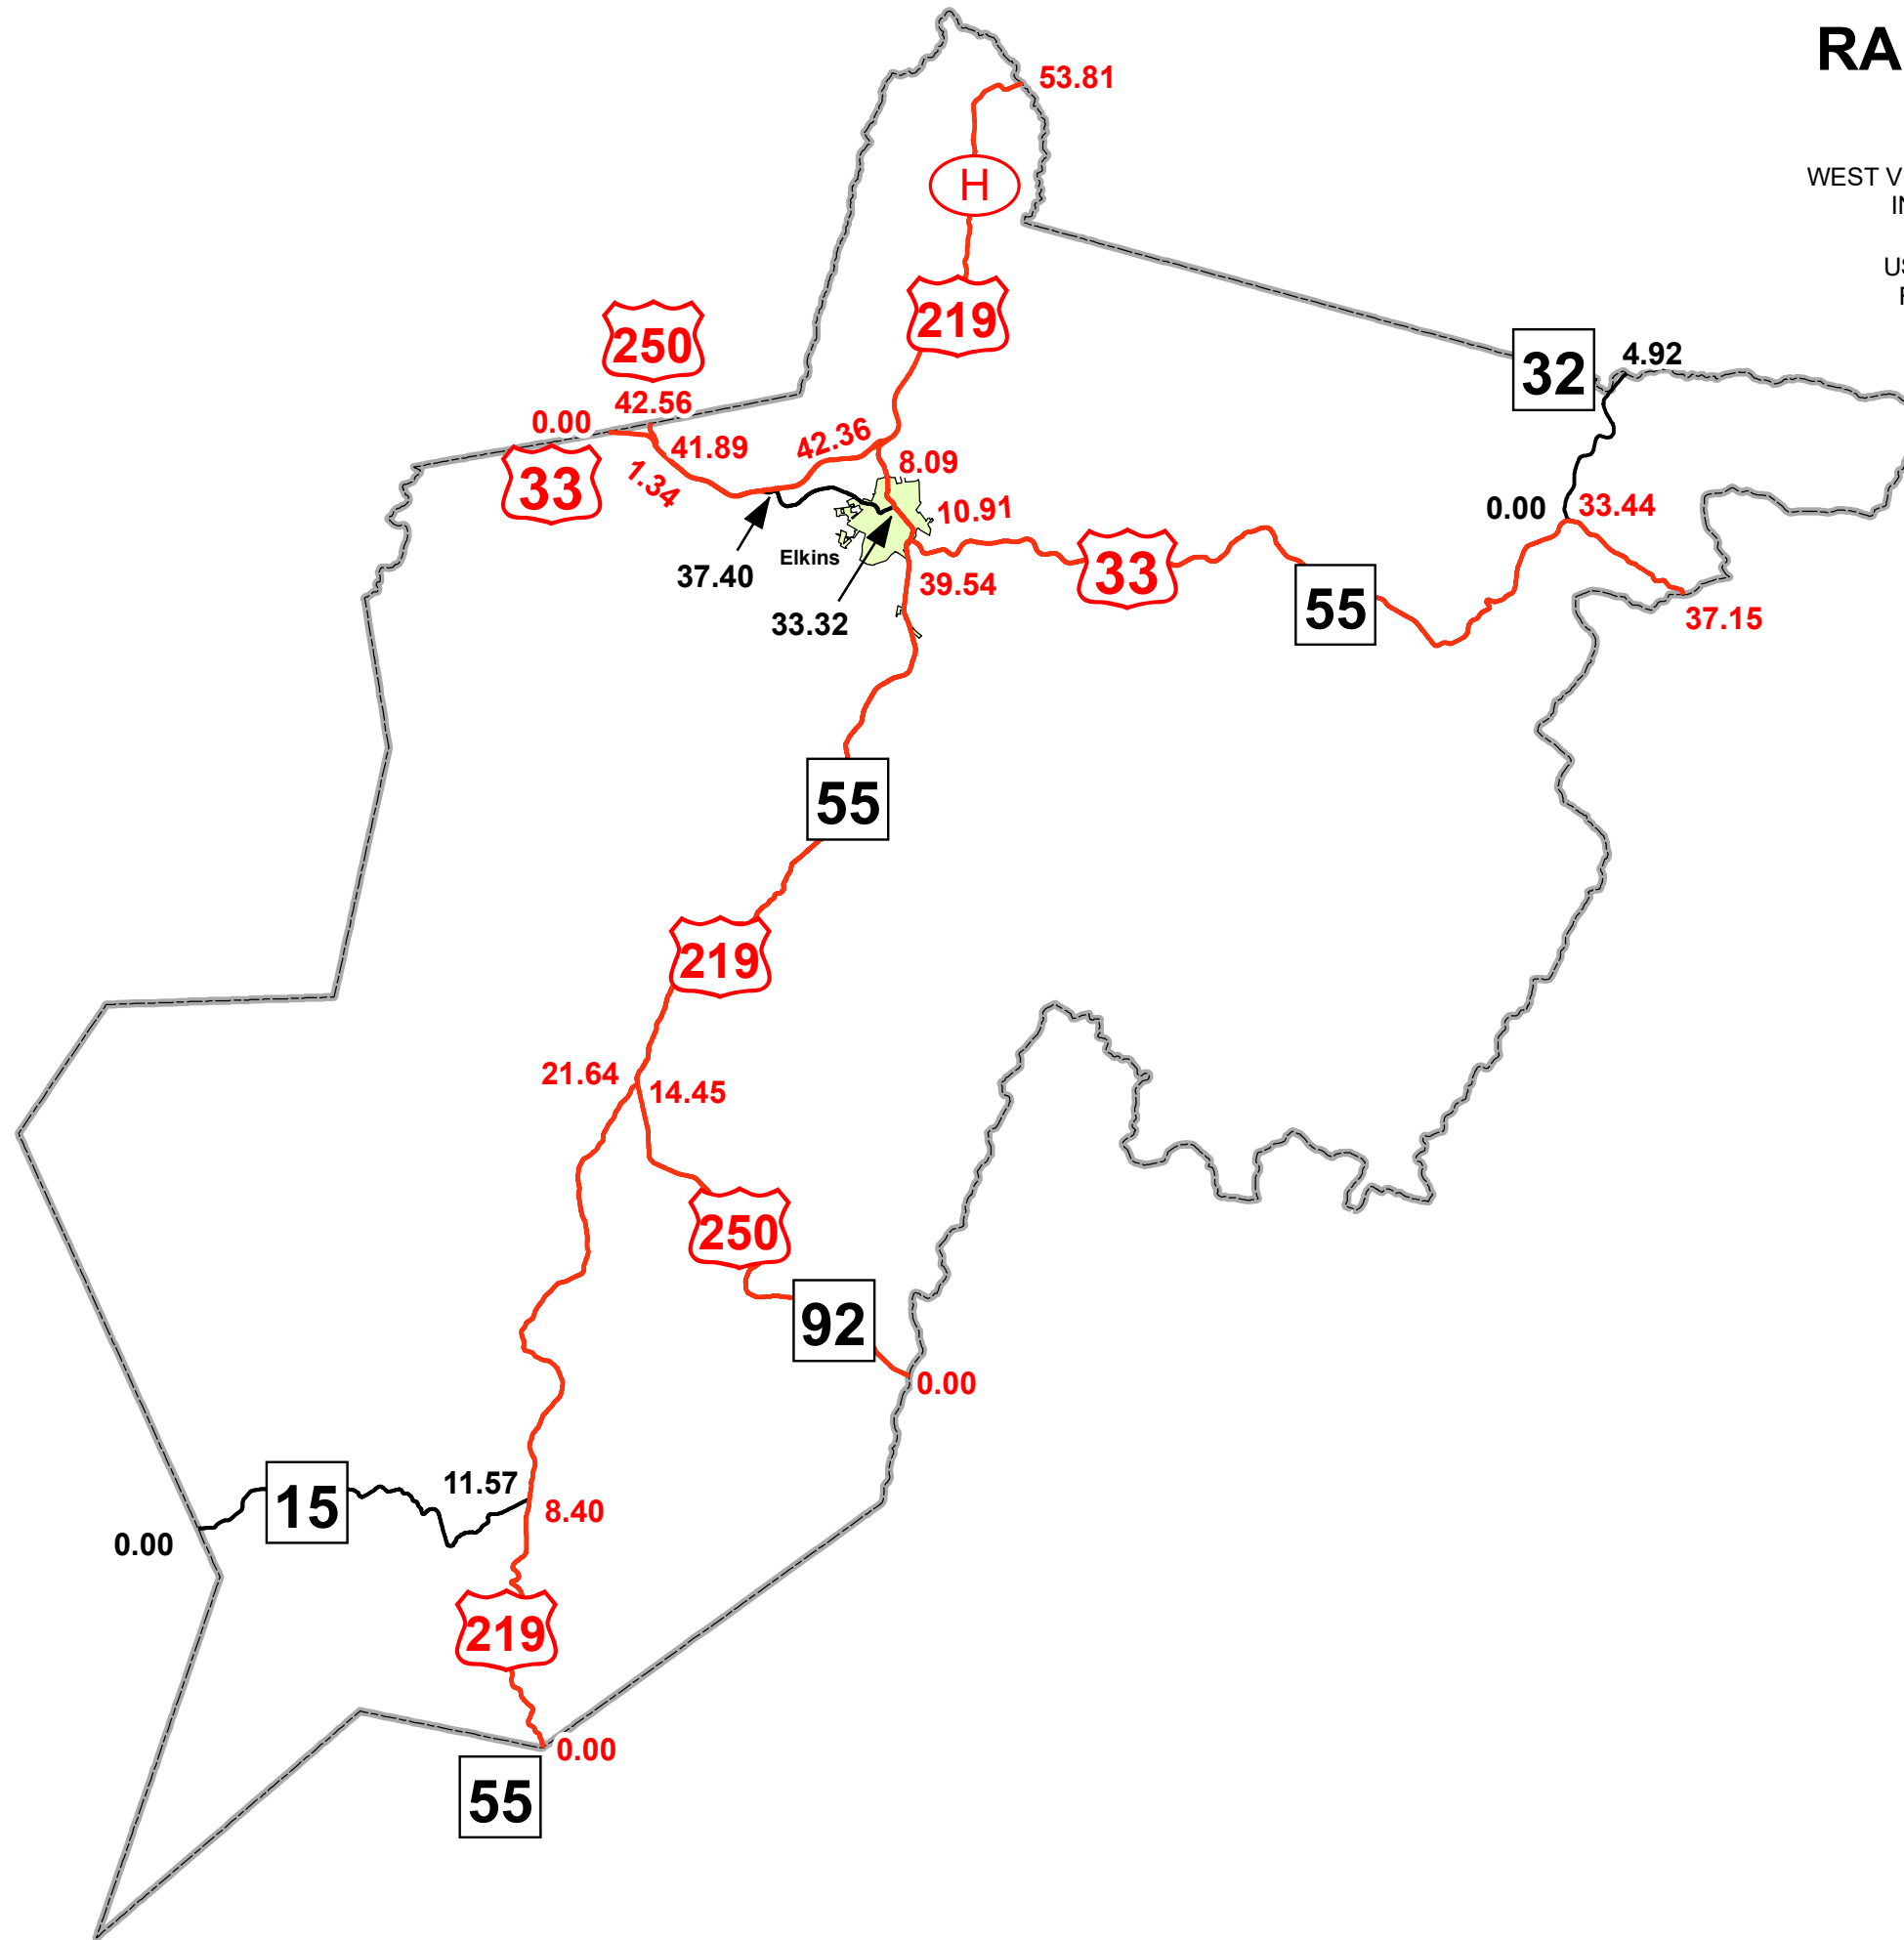

GIS MILEPOINT MAP RANDOLPH COUNTY WEST VIRGINIA

PREPARED BY
WEST VIRGINIA DEPARTMENT OF TRANSPORTATION
INFORMATION TECHNOLOGY DIVISION
IN COOPERATION WITH
US DEPARTMENT OF TRANSPORTATION
FEDERAL HIGHWAY ADMINISTRATION

Legend

- Interstate Routes
- U.S. Routes
- WV State Routes
- Urban Boundary

Last revision date: May 2023
Data as of: December 2022