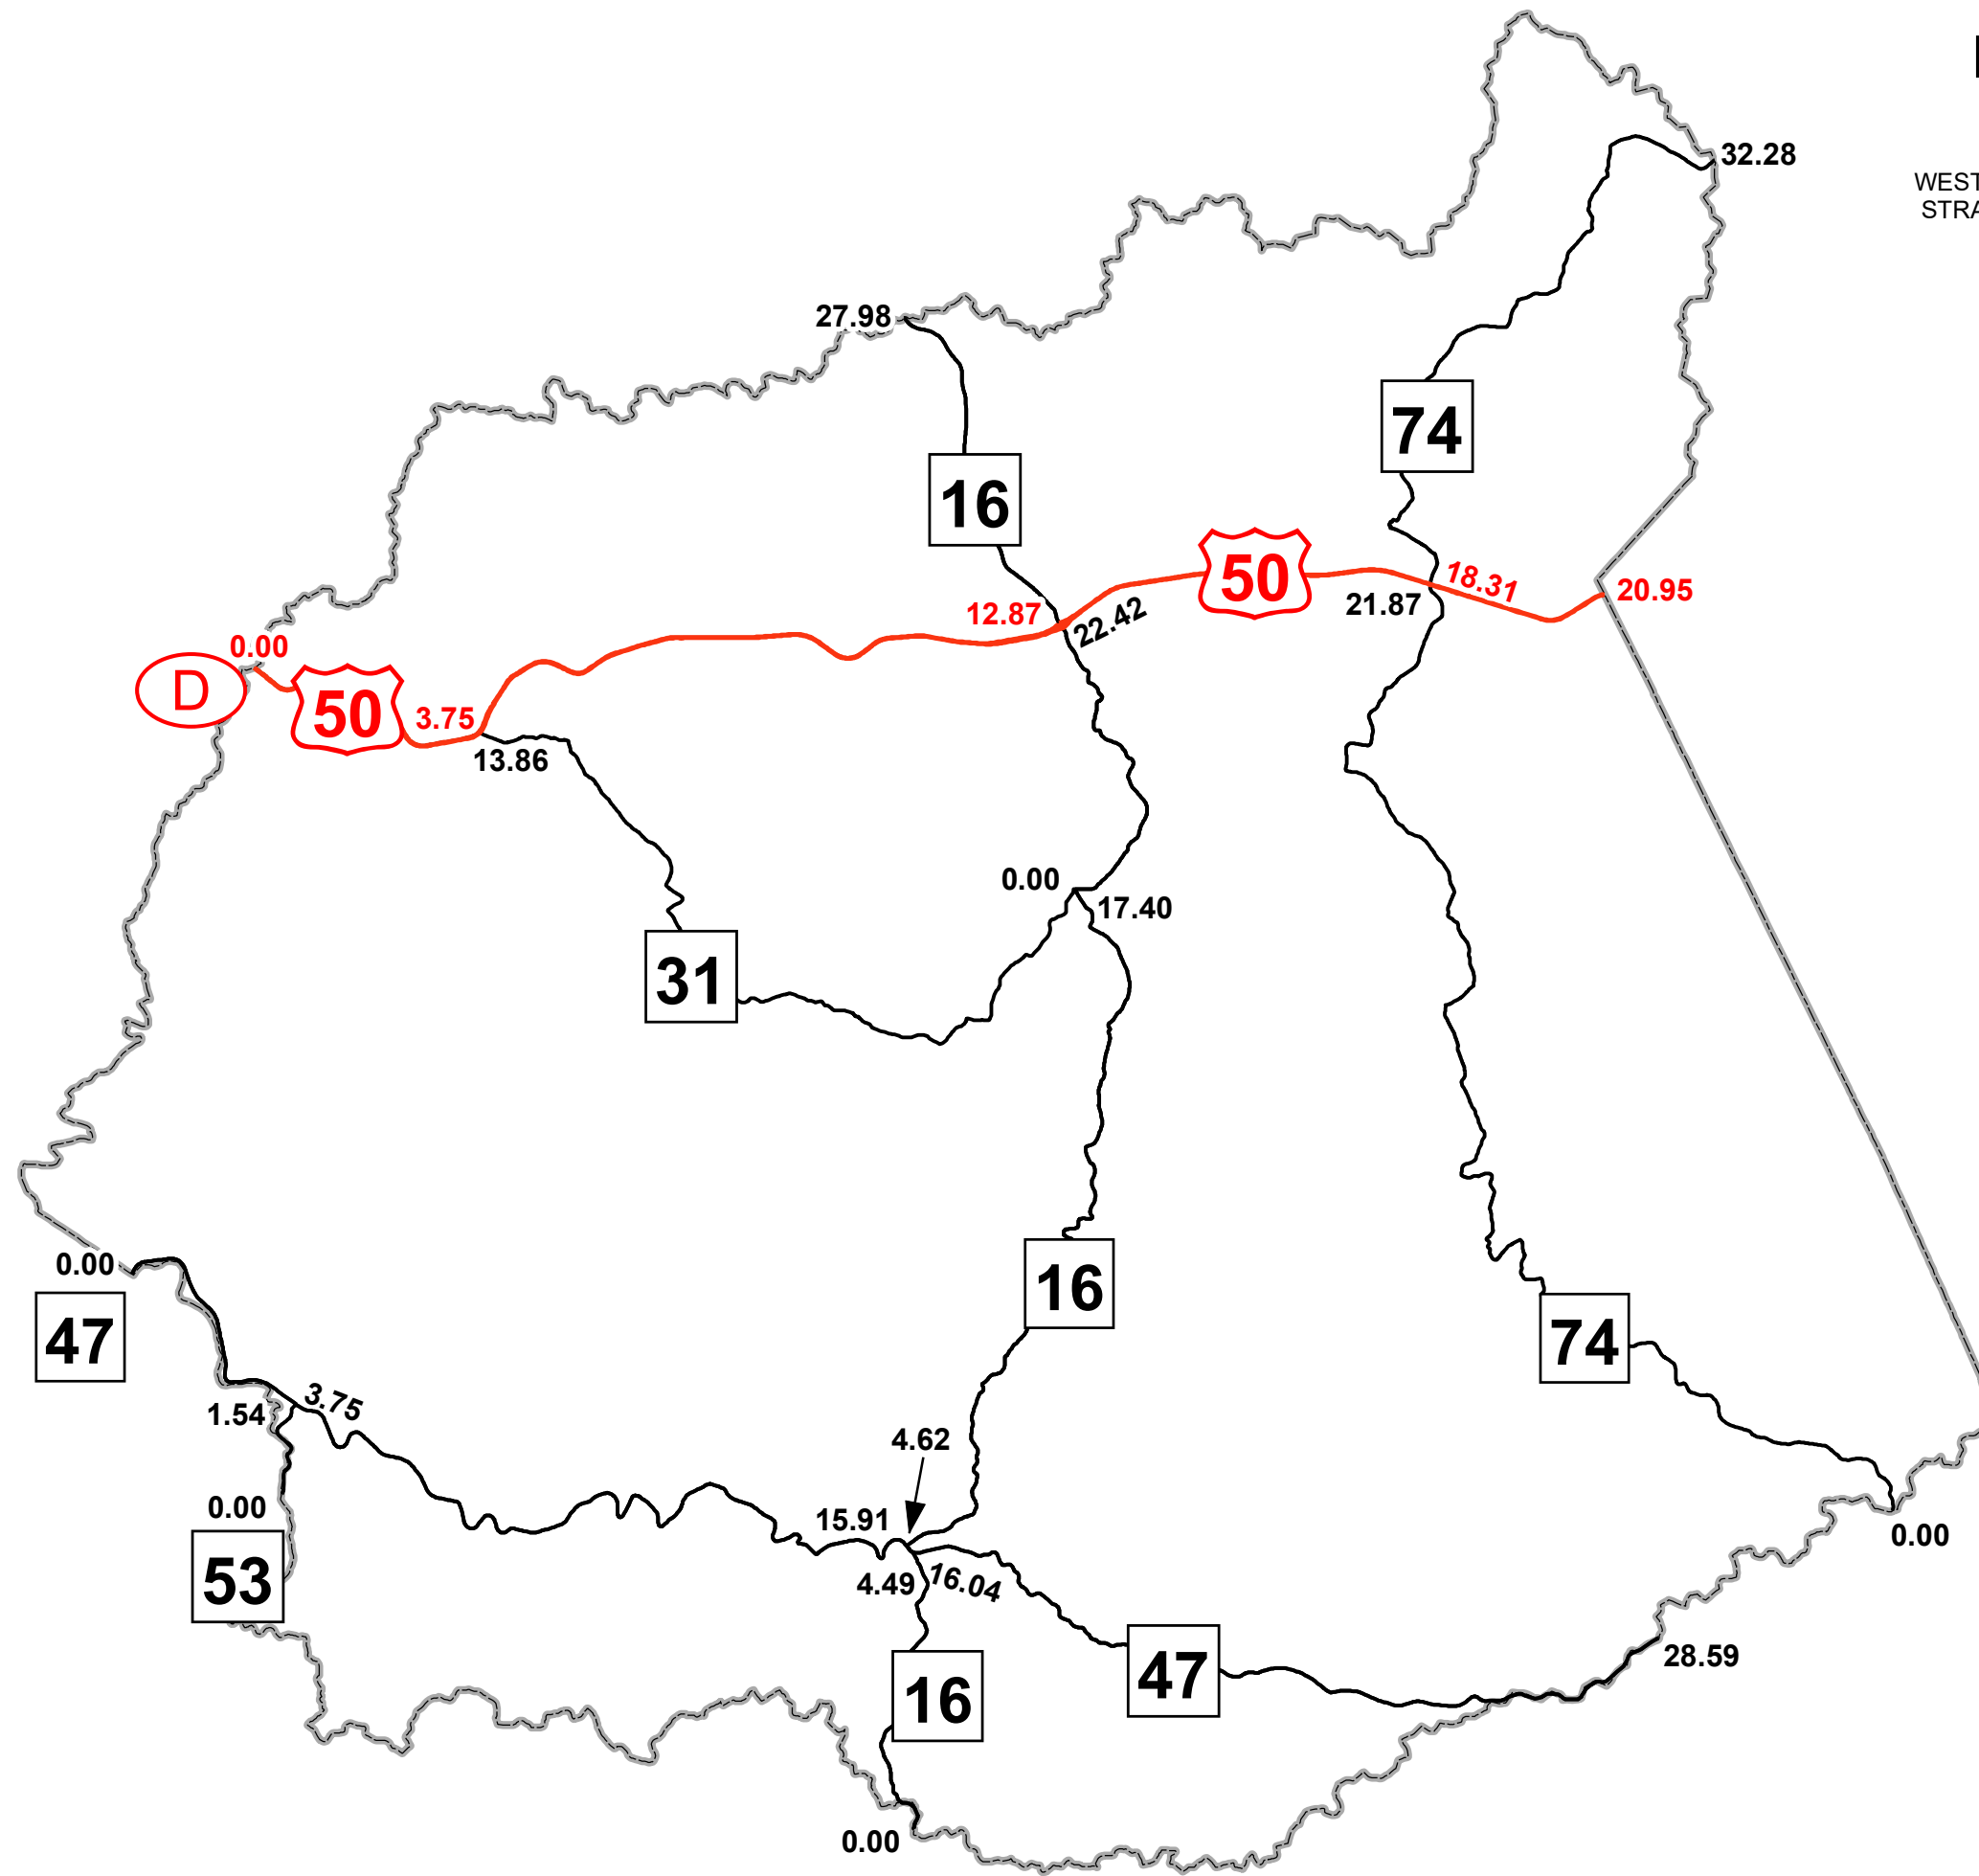

GIS MILEPOINT MAP RITCHIE COUNTY WEST VIRGINIA

PREPARED BY
WEST VIRGINIA DEPARTMENT OF TRANSPORTATION
STRATEGIC SYSTEMS AND TECHNOLOGY DIVISION

IN COOPERATION WITH
US DEPARTMENT OF TRANSPORTATION
FEDERAL HIGHWAY ADMINISTRATION

Legend

- Interstate Routes
- U.S. Routes
- WV State Routes

Last revision date: February 2021
Data as of: January 2021