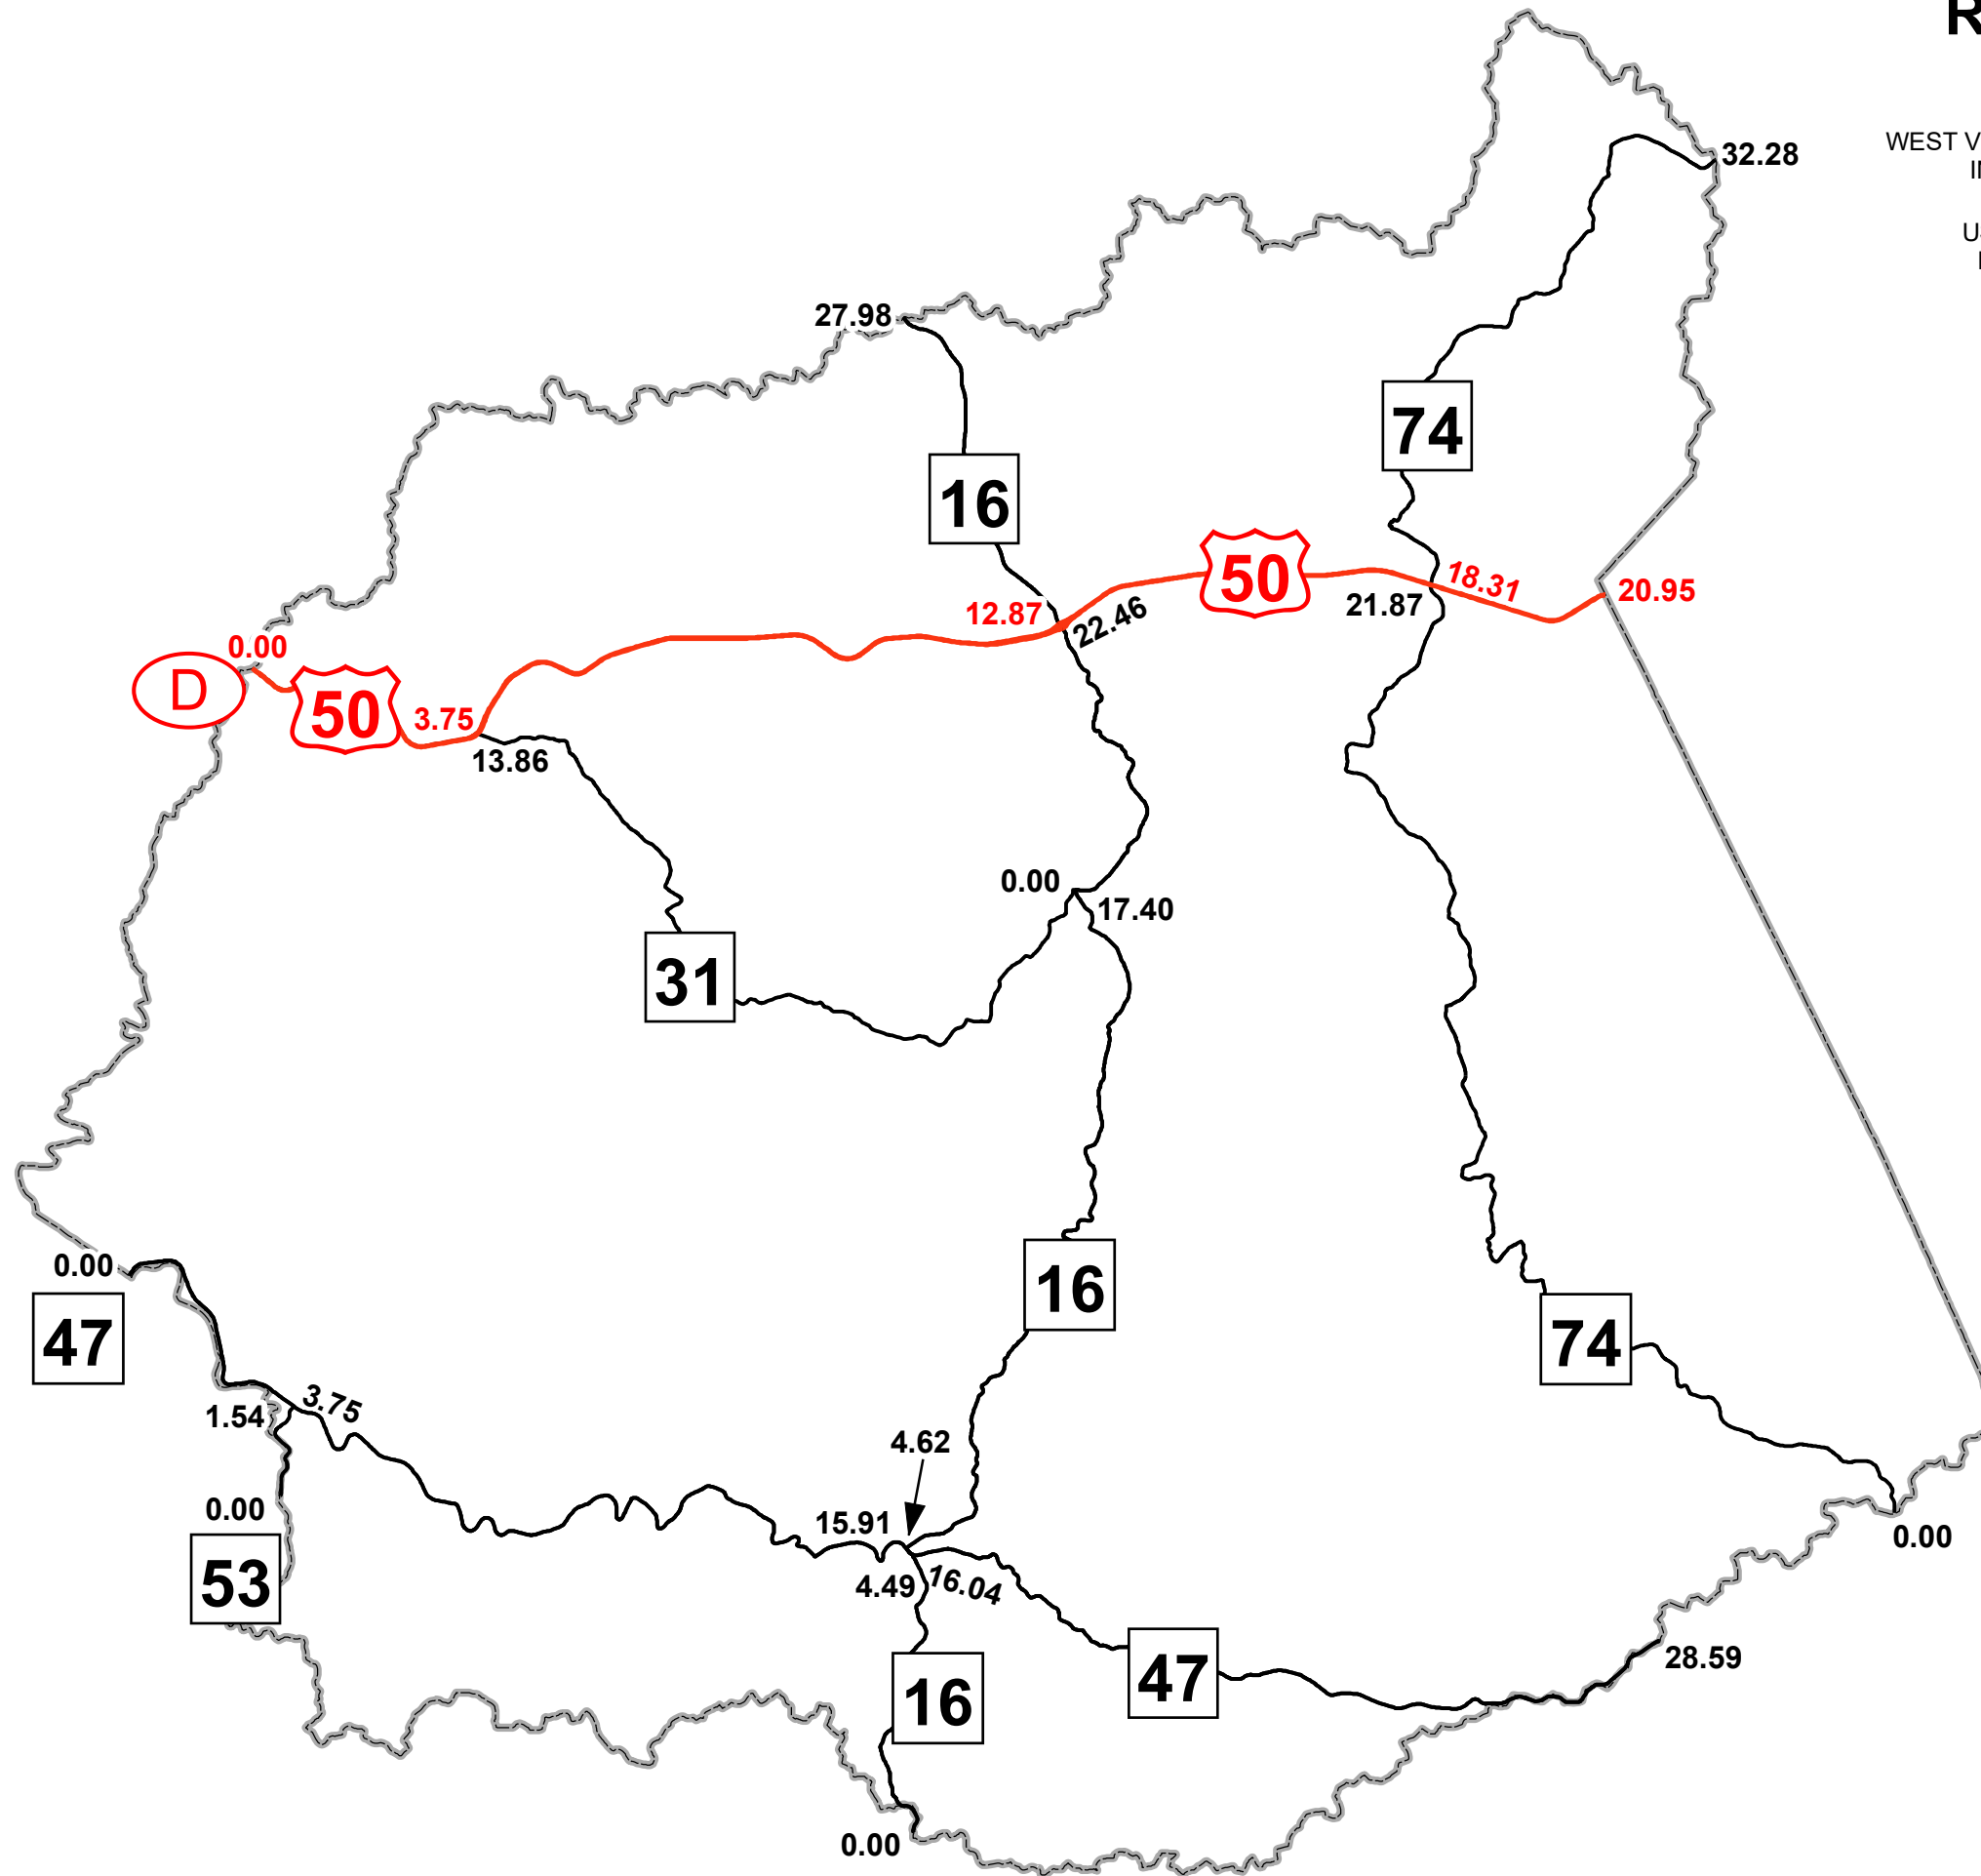

# GIS MILEPOINT MAP RITCHIE COUNTY WEST VIRGINIA

PREPARED BY  
WEST VIRGINIA DEPARTMENT OF TRANSPORTATION  
INFORMATION TECHNOLOGY DIVISION  
IN COOPERATION WITH  
US DEPARTMENT OF TRANSPORTATION  
FEDERAL HIGHWAY ADMINISTRATION

**Legend**

- Interstate Routes
- U.S. Routes
- WV State Routes

Last revision date: May 2023  
Data as of: December 2022