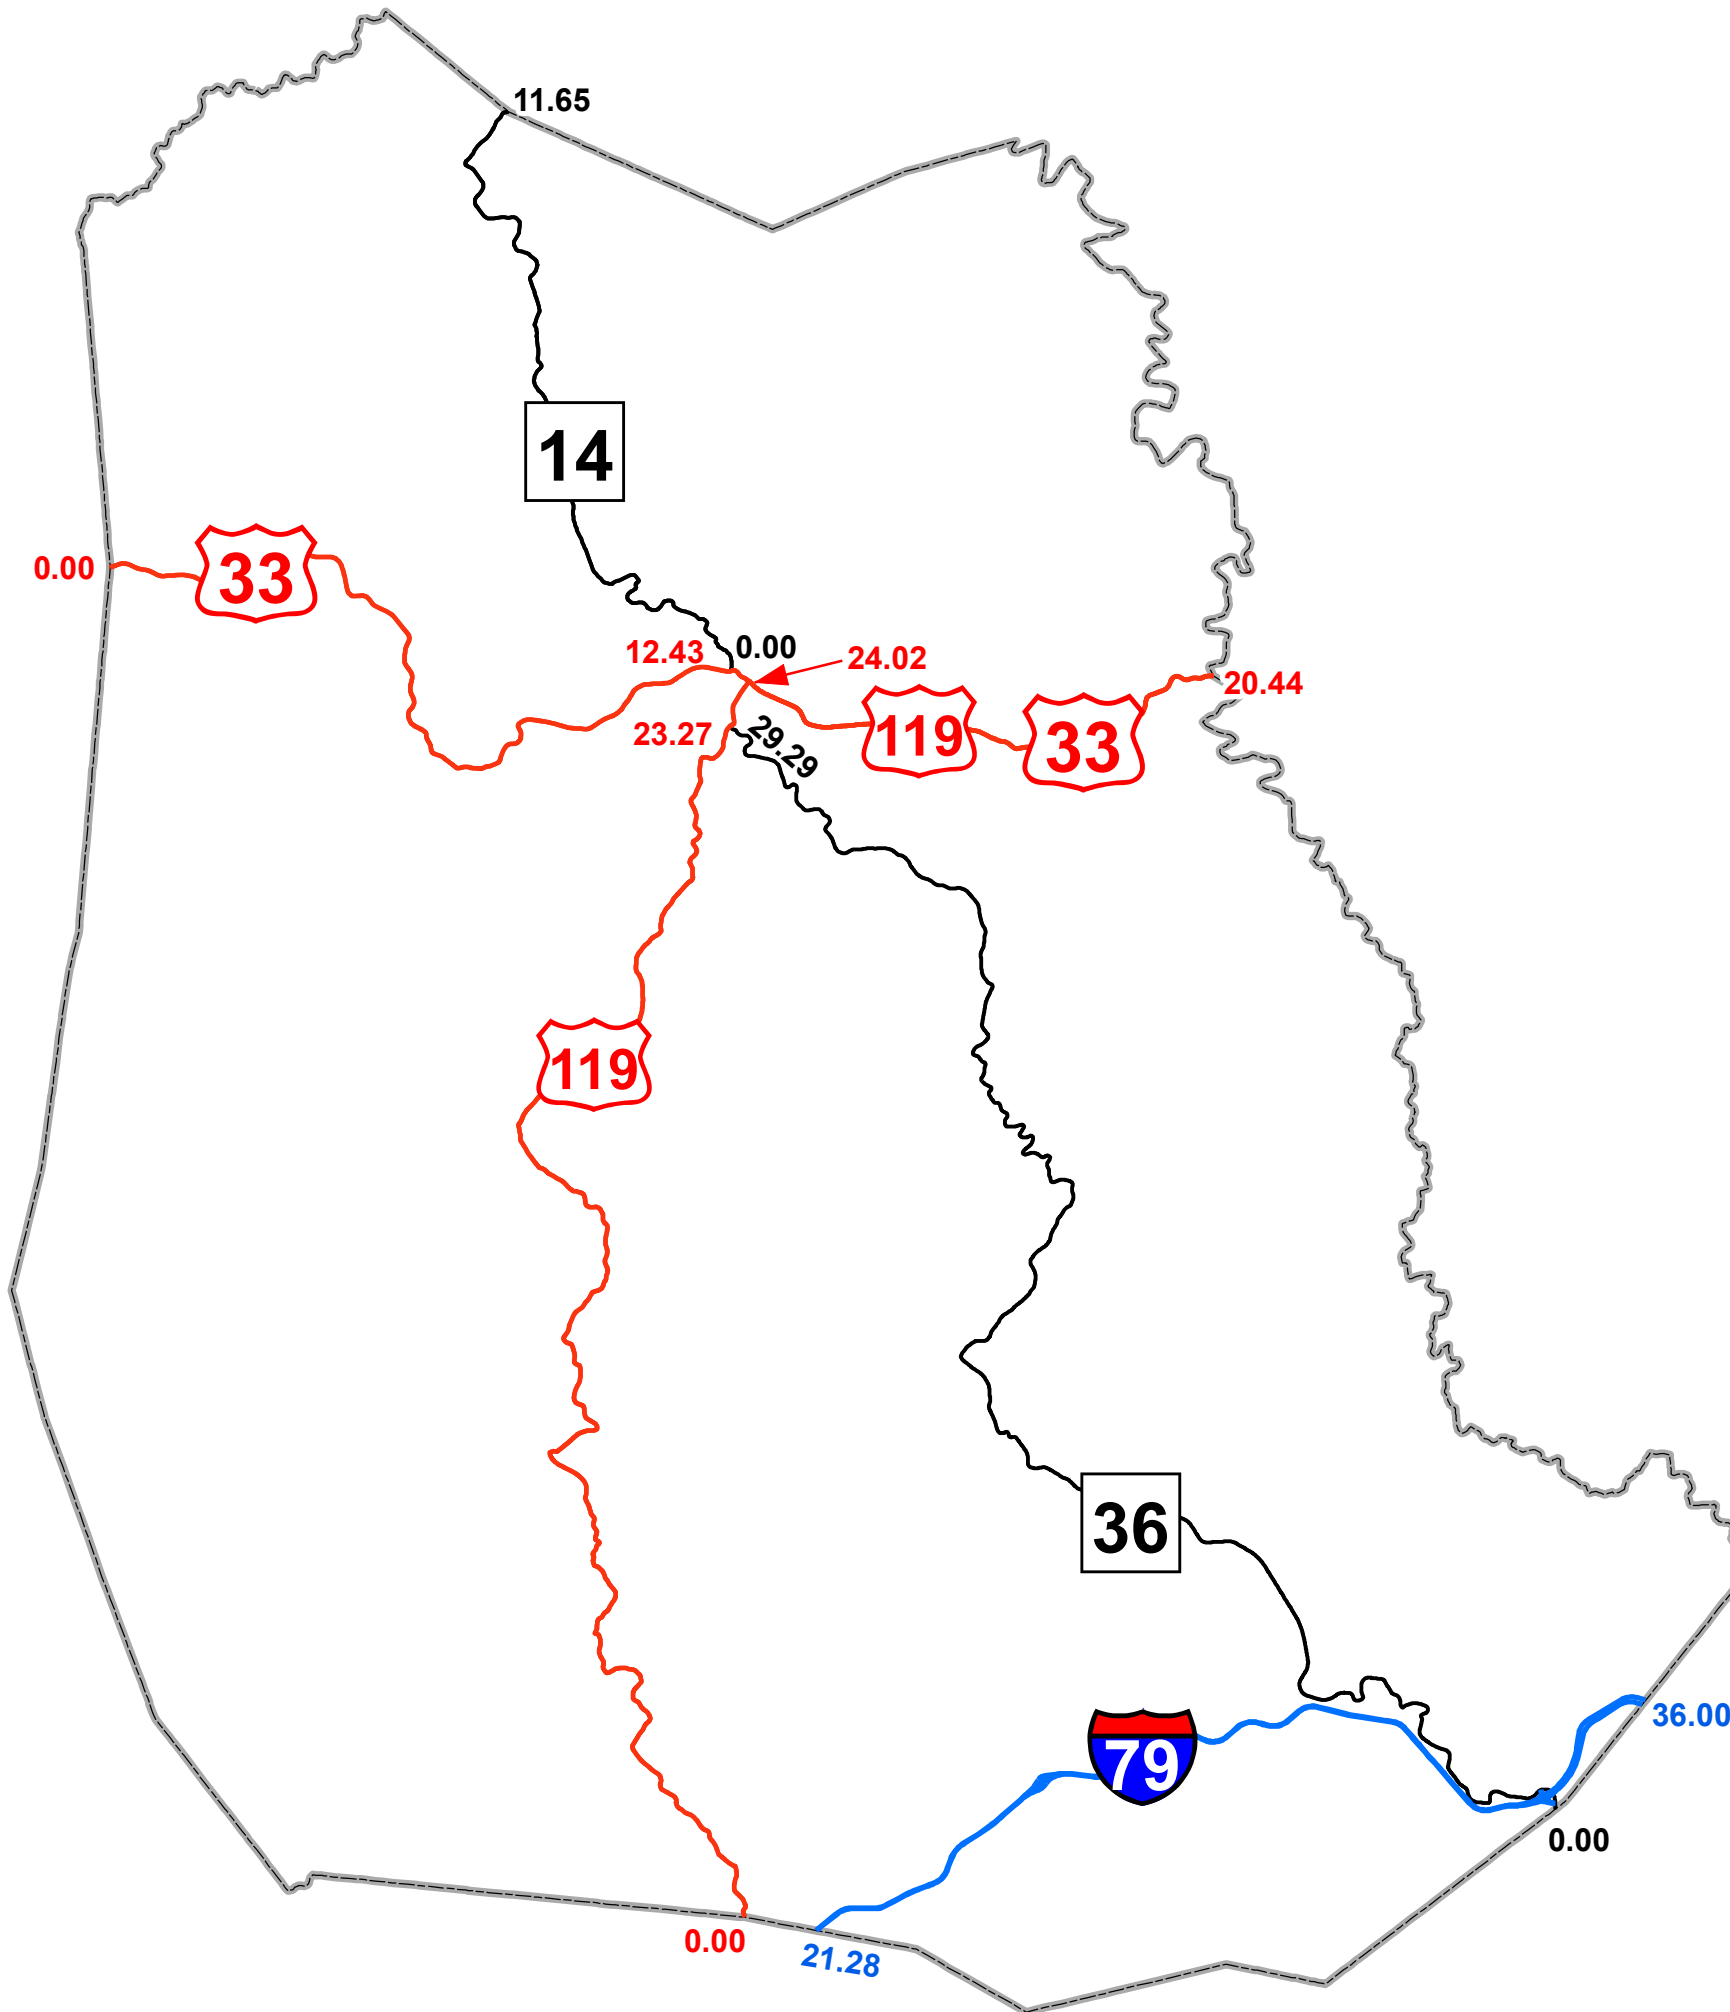

GIS MILEPOINT MAP ROANE COUNTY WEST VIRGINIA

PREPARED BY
WEST VIRGINIA DEPARTMENT OF TRANSPORTATION
INFORMATION TECHNOLOGY DIVISION
IN COOPERATION WITH
US DEPARTMENT OF TRANSPORTATION
FEDERAL HIGHWAY ADMINISTRATION

Legend

- Interstate Routes
- U.S. Routes
- WV State Routes

Last revision date: May 2023
Data as of: December 2022