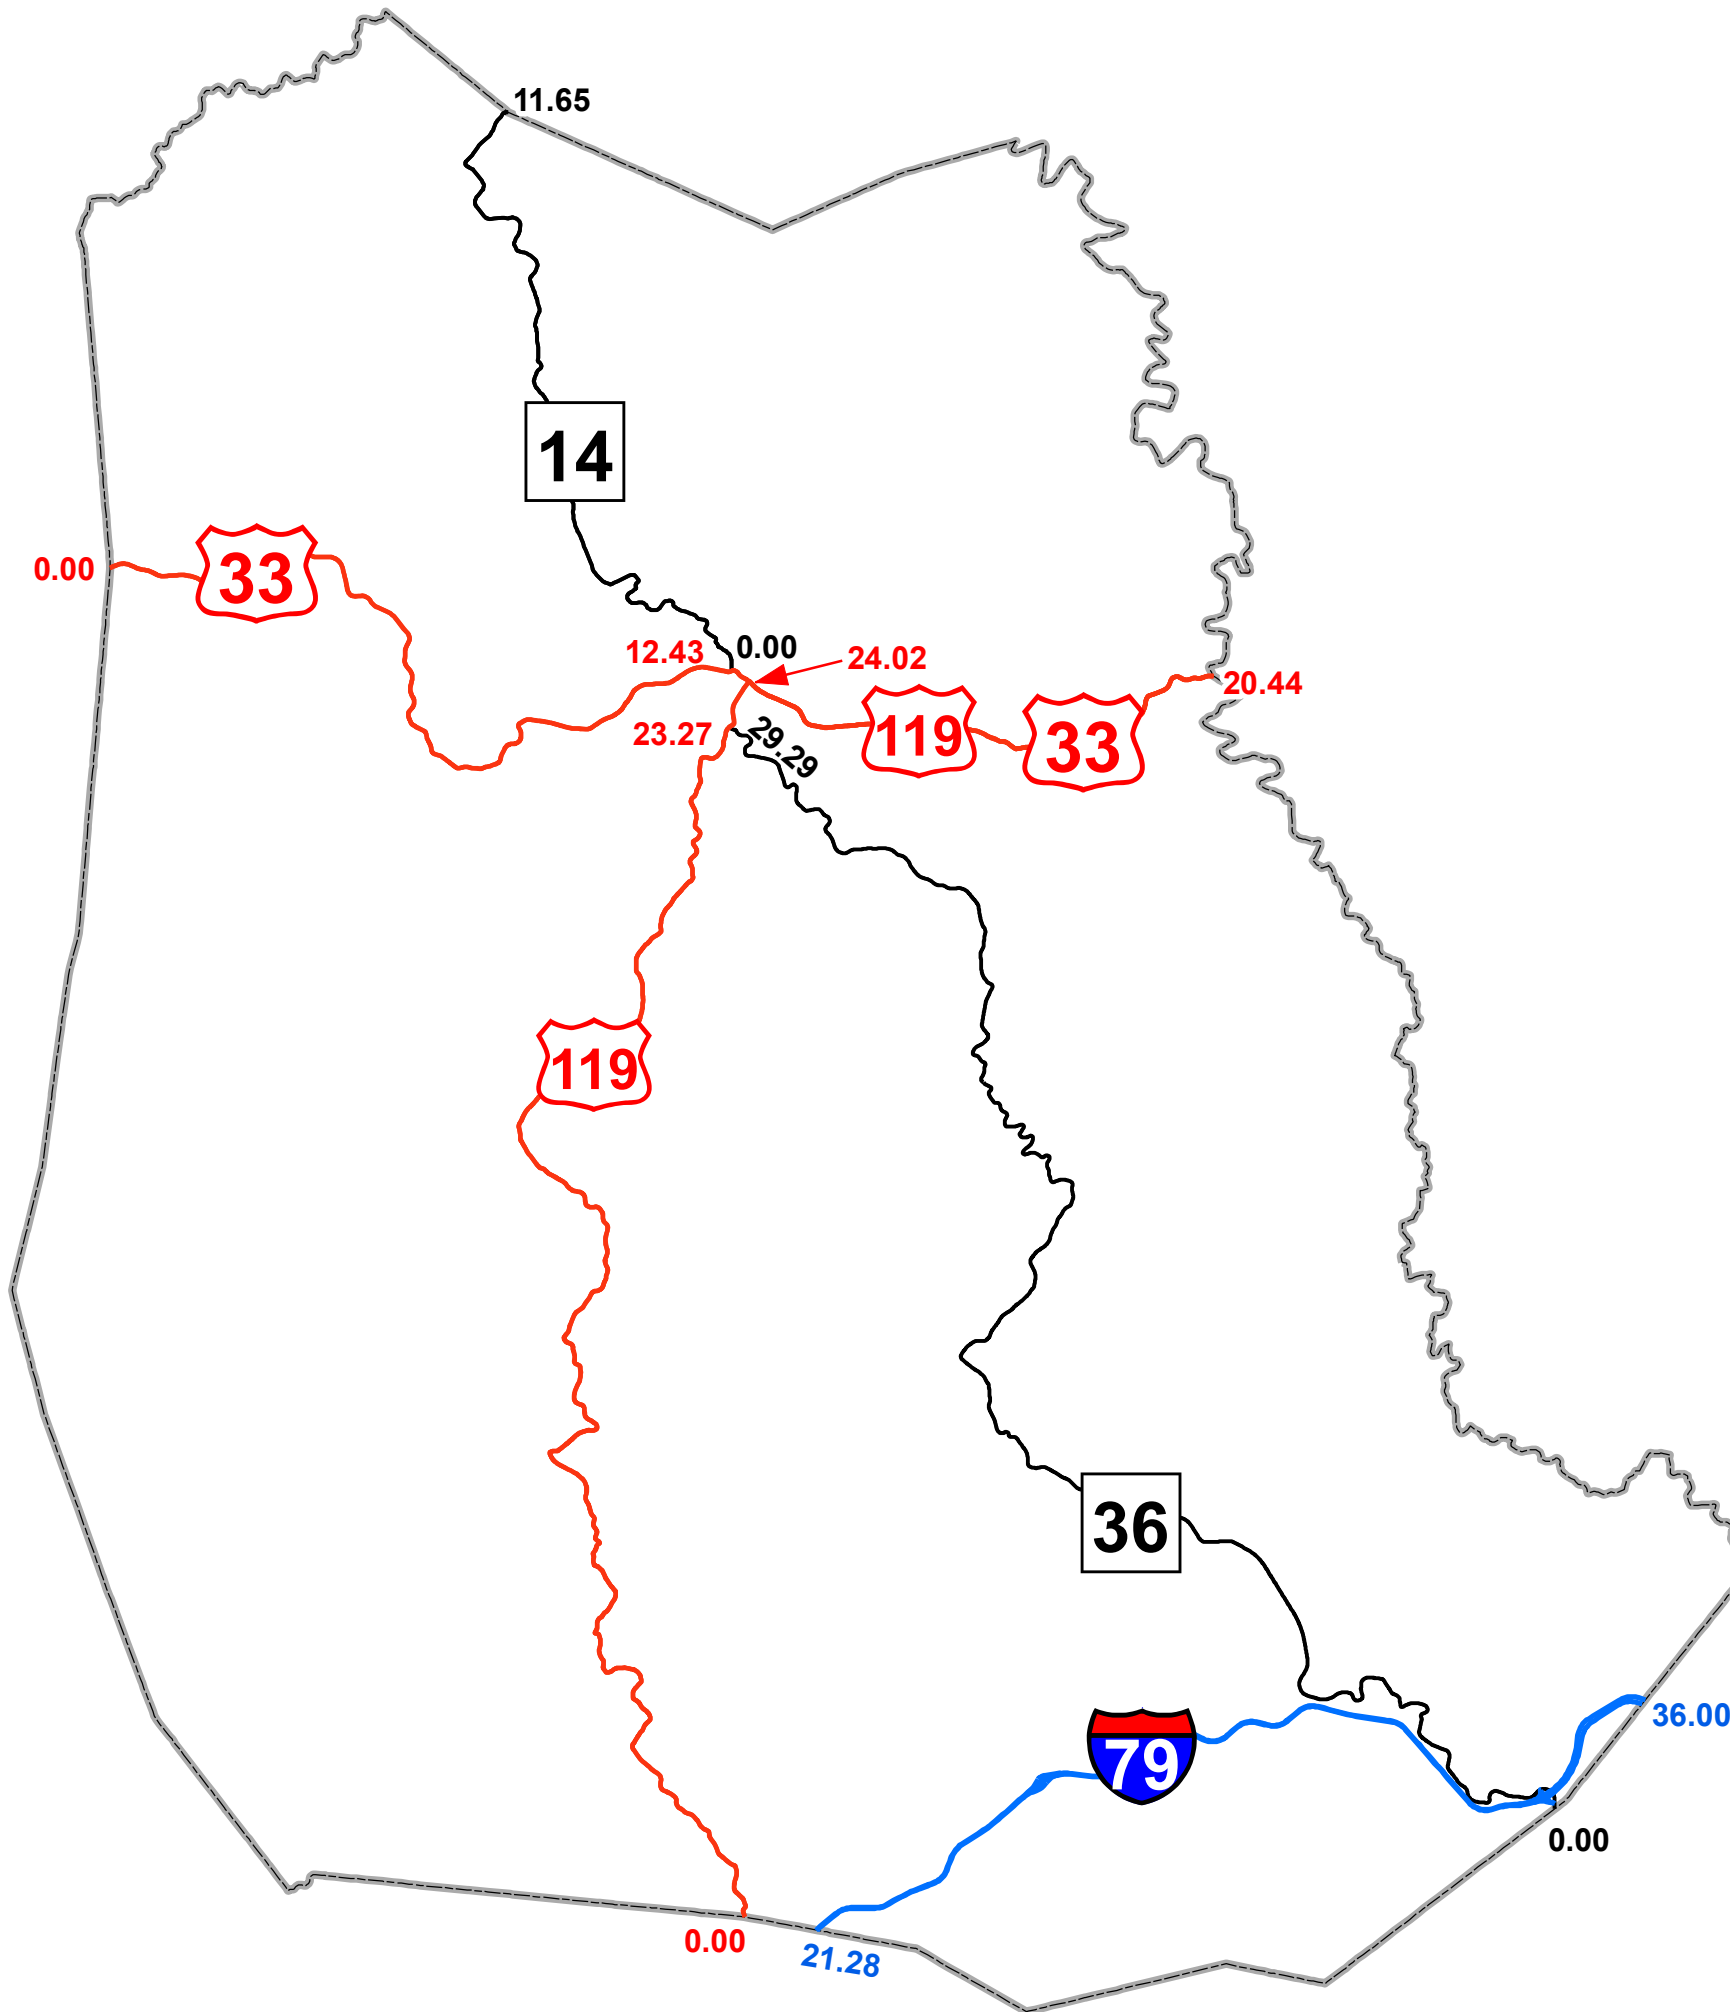

GIS MILEPOINT MAP ROANE COUNTY WEST VIRGINIA

PREPARED BY
WEST VIRGINIA DEPARTMENT OF TRANSPORTATION
STRATEGIC SYSTEMS AND TECHNOLOGY DIVISION

IN COOPERATION WITH
US DEPARTMENT OF TRANSPORTATION
FEDERAL HIGHWAY ADMINISTRATION

Legend

- Interstate Routes
- U.S. Routes
- WV State Routes

Last revision date: February 2021
Data as of: January 2021