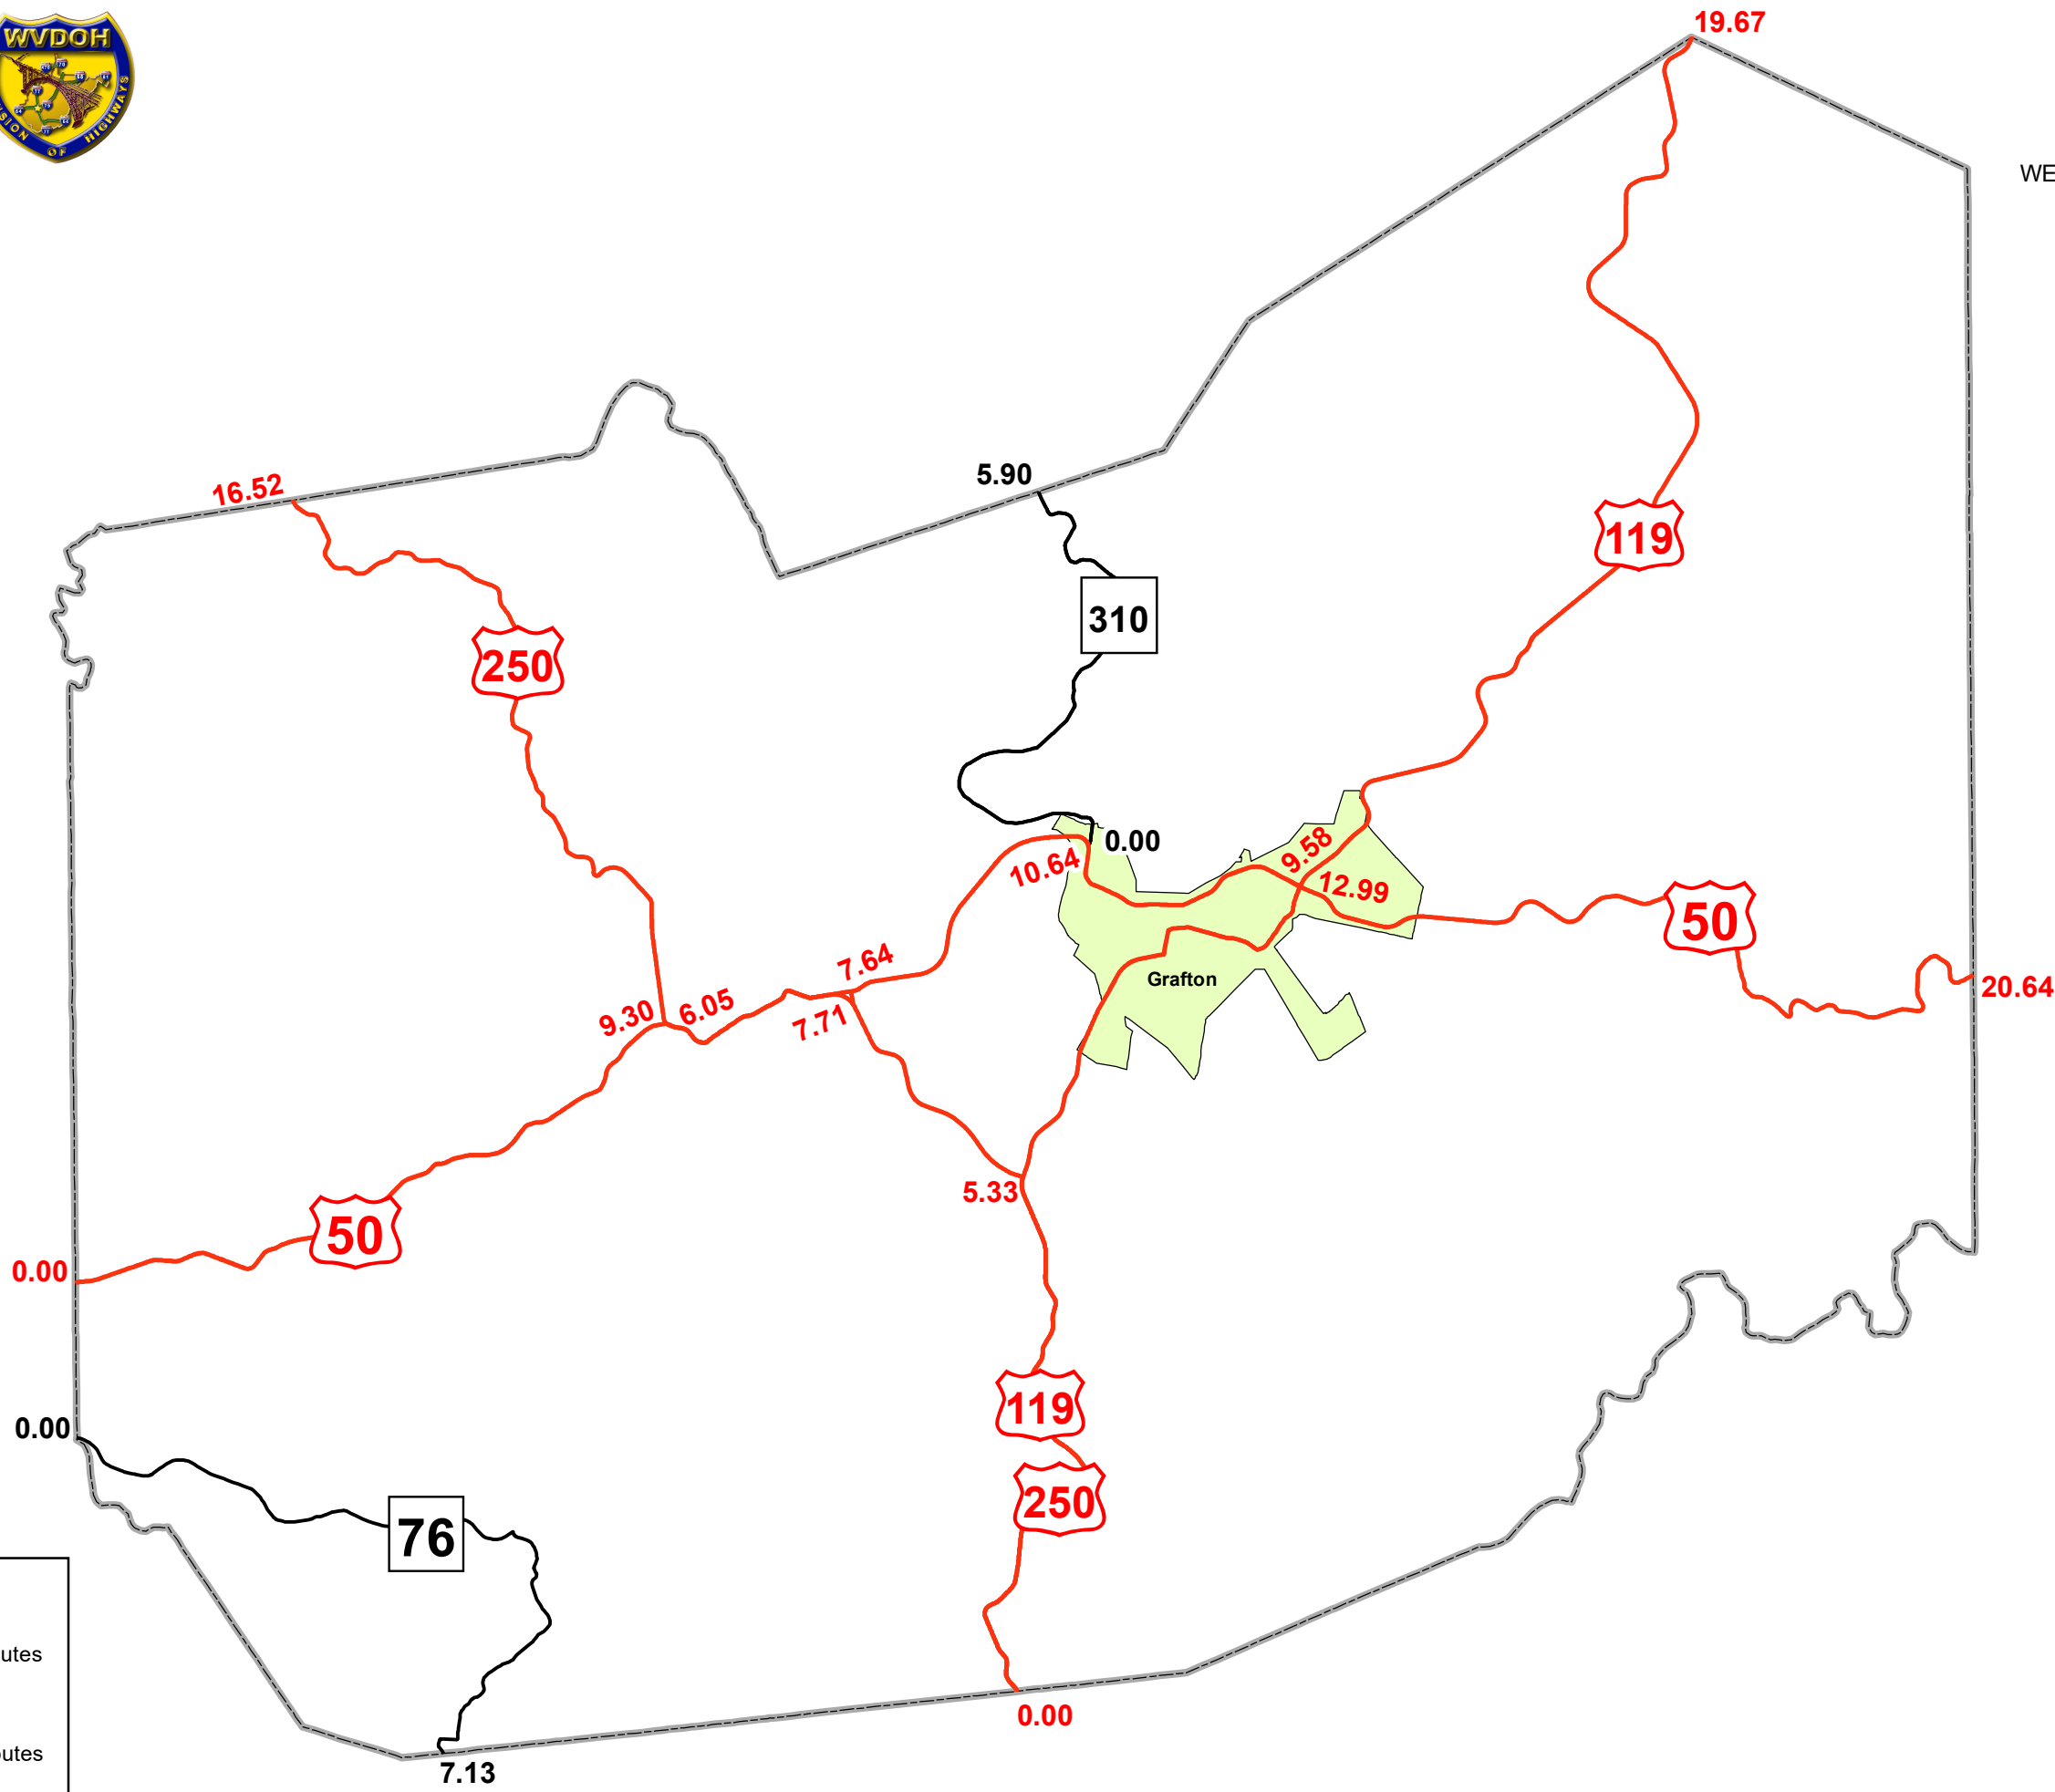

GIS MILEPOINT MAP TAYLOR COUNTY WEST VIRGINIA

PREPARED BY
WEST VIRGINIA DEPARTMENT OF TRANSPORTATION
INFORMATION TECHNOLOGY DIVISION
IN COOPERATION WITH
US DEPARTMENT OF TRANSPORTATION
FEDERAL HIGHWAY ADMINISTRATION

Legend

- Interstate Routes
- U.S. Routes
- WV State Routes
- Urban Boundary

Last revision date: May 2023
Data as of: December 2022