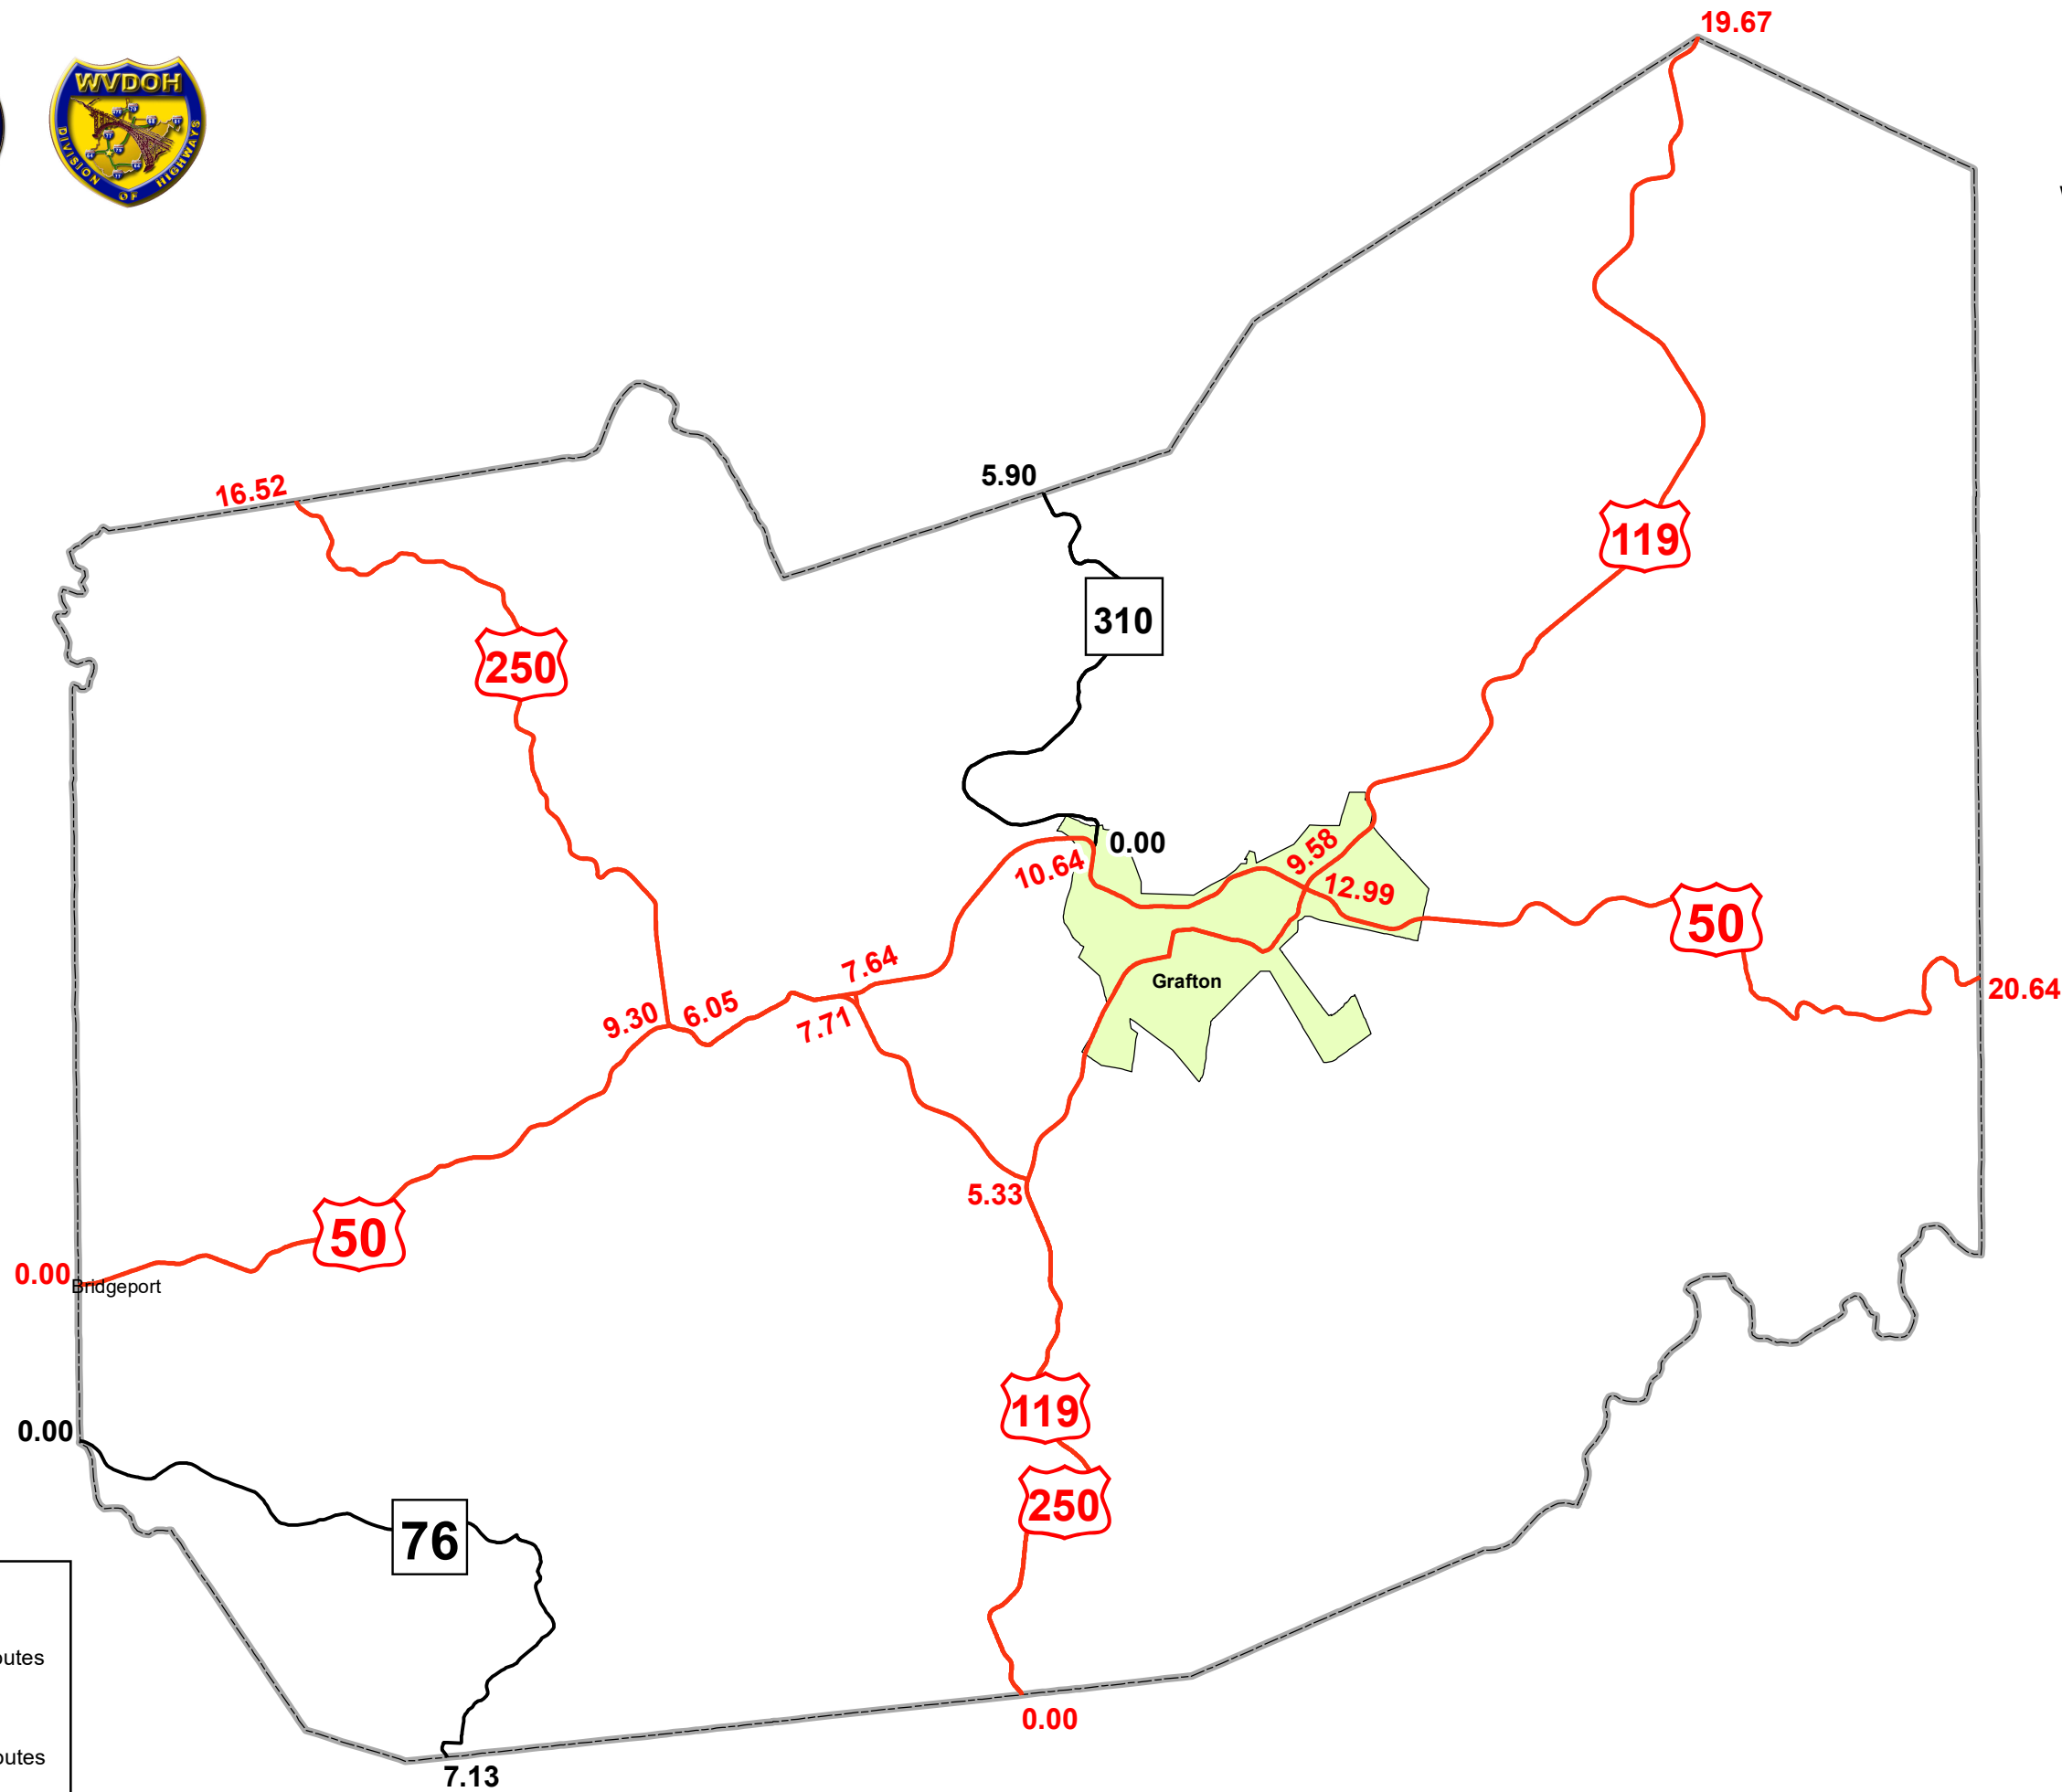

GIS MILEPOINT MAP TAYLOR COUNTY WEST VIRGINIA

PREPARED BY
WEST VIRGINIA DEPARTMENT OF TRANSPORTATION
STRATEGIC SYSTEMS AND TECHNOLOGY DIVISION

IN COOPERATION WITH
US DEPARTMENT OF TRANSPORTATION
FEDERAL HIGHWAY ADMINISTRATION

Legend

- Interstate Routes
- U.S. Routes
- WV State Routes
- Urban Boundary

Last revision date: February 2021
Data as of: January 2021