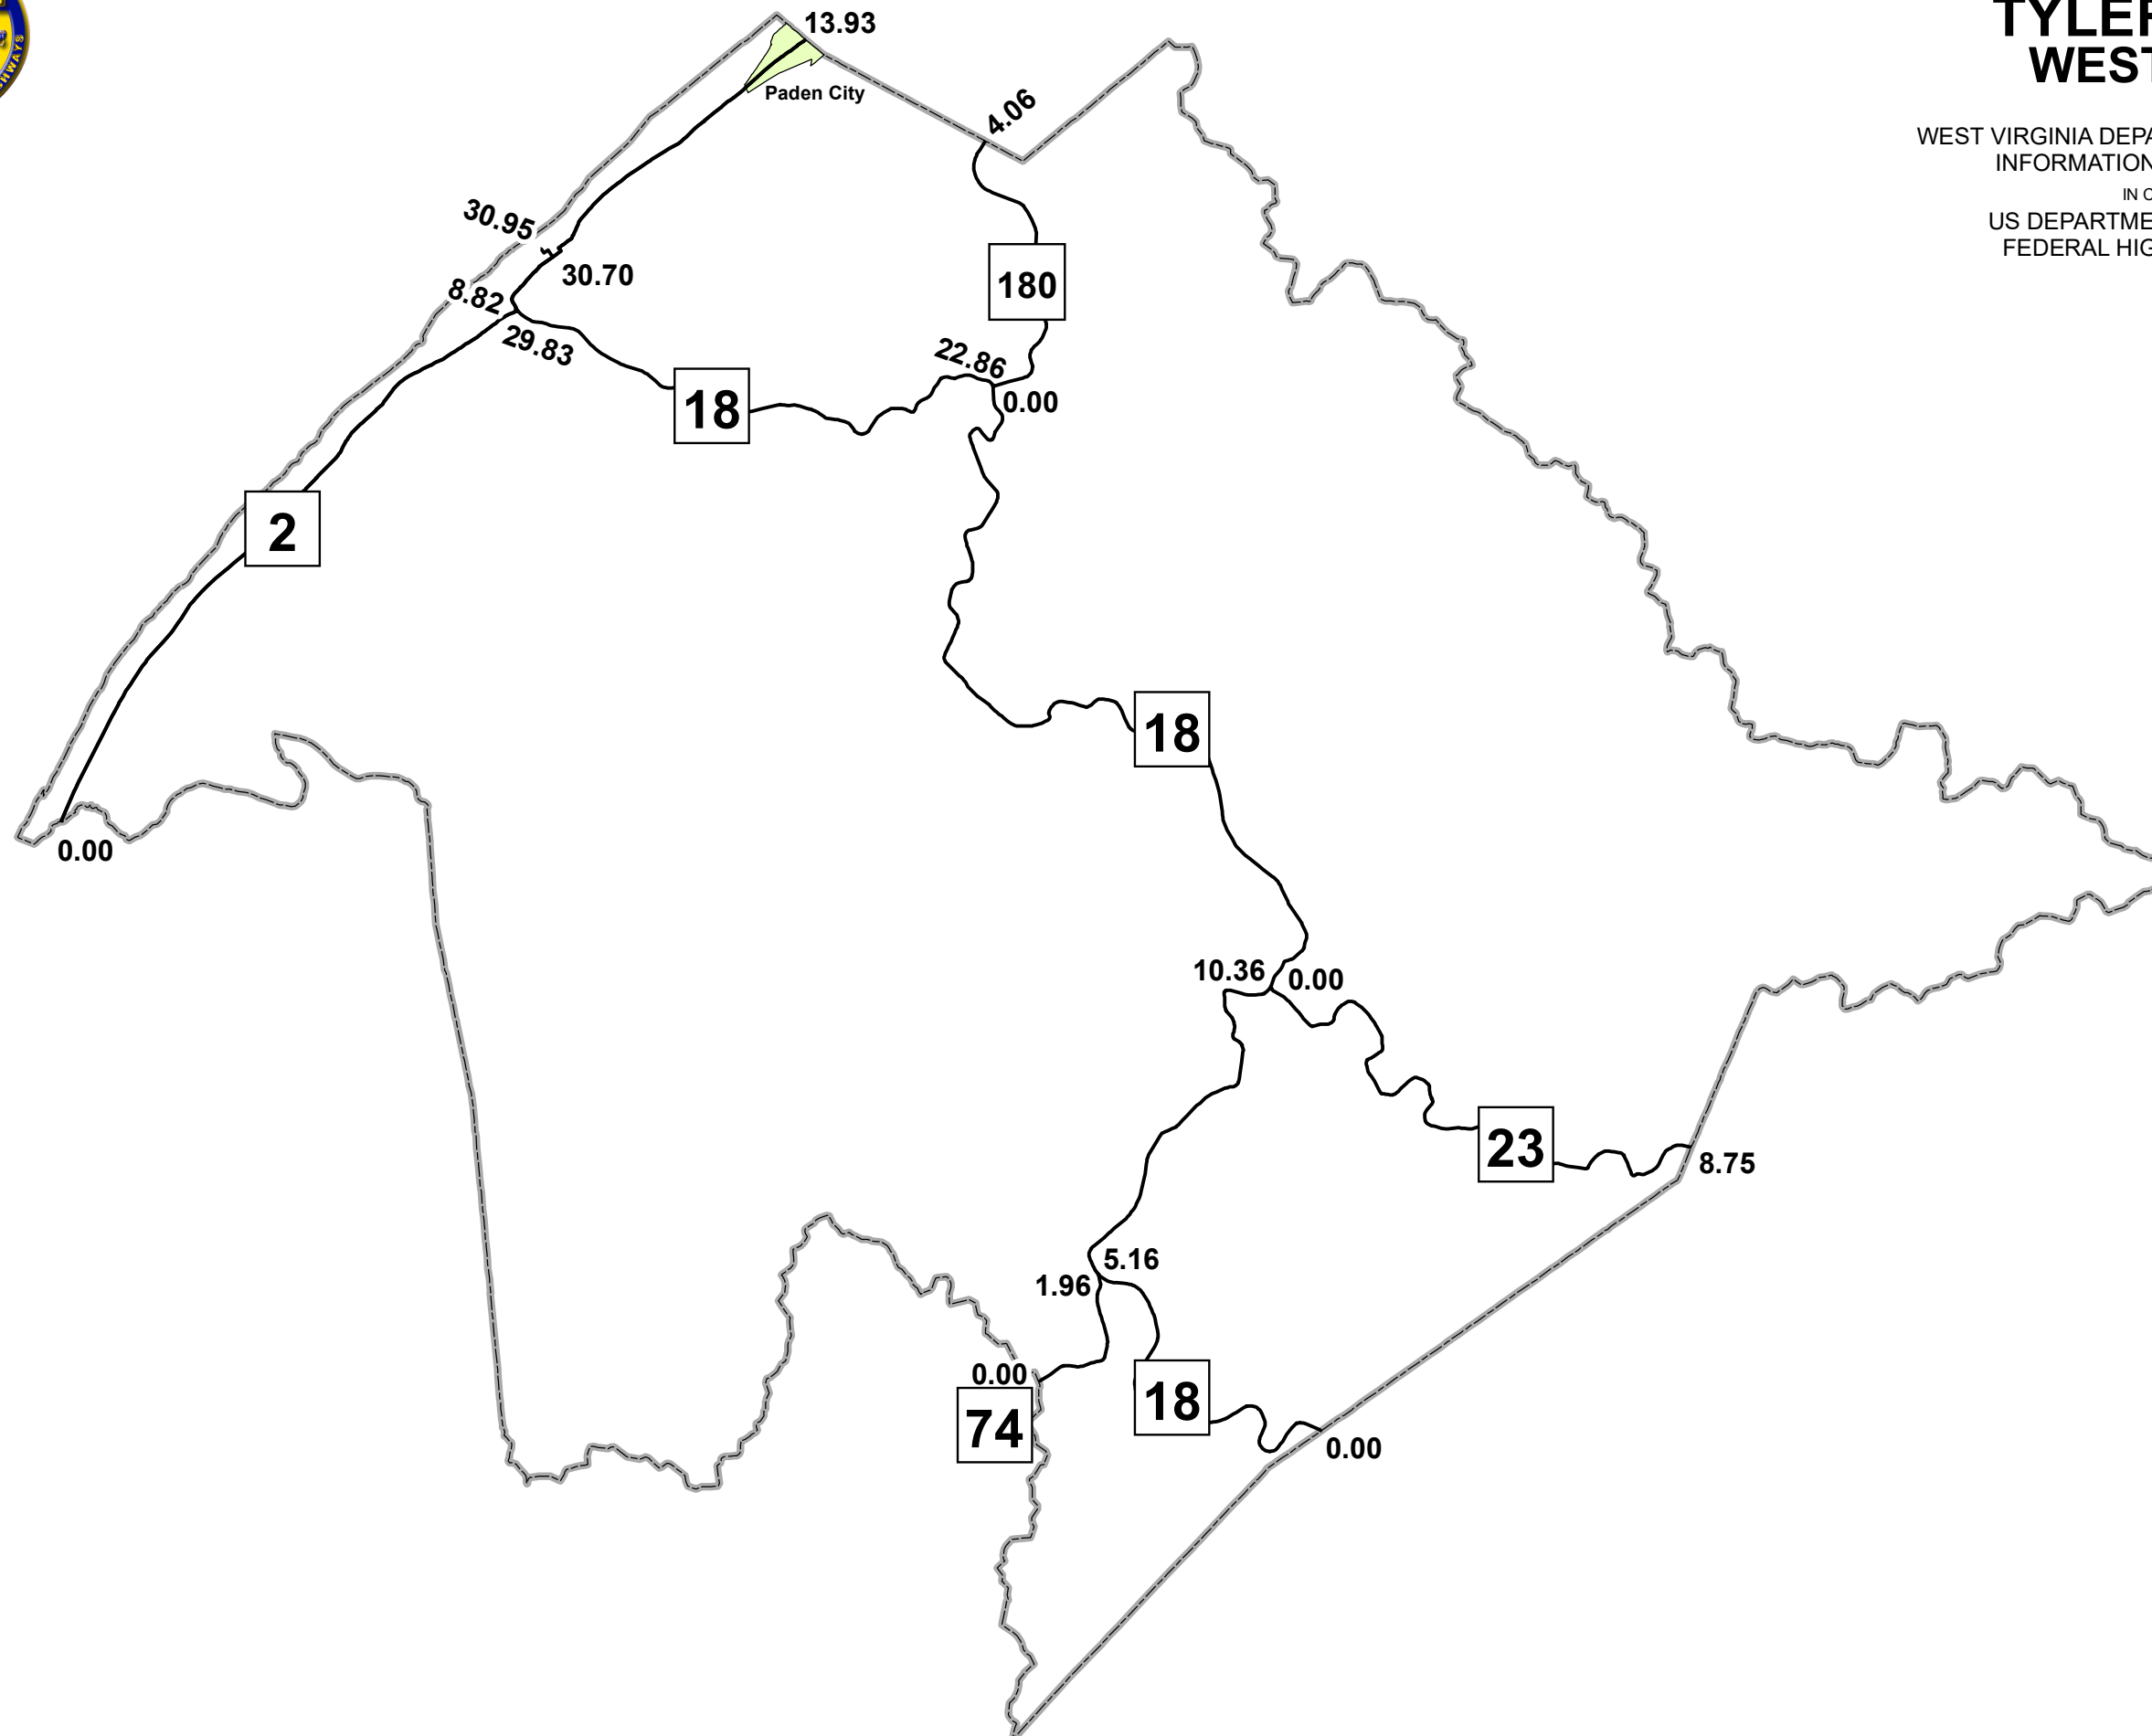

# GIS MILEPOINT MAP TYLER COUNTY WEST VIRGINIA

PREPARED BY  
WEST VIRGINIA DEPARTMENT OF TRANSPORTATION  
INFORMATION TECHNOLOGY DIVISION  
IN COOPERATION WITH  
US DEPARTMENT OF TRANSPORTATION  
FEDERAL HIGHWAY ADMINISTRATION

**Legend**

- Interstate Routes
- U.S. Routes
- WV State Routes
- Urban Boundary

Last revision date: May 2023  
Data as of: December 2022