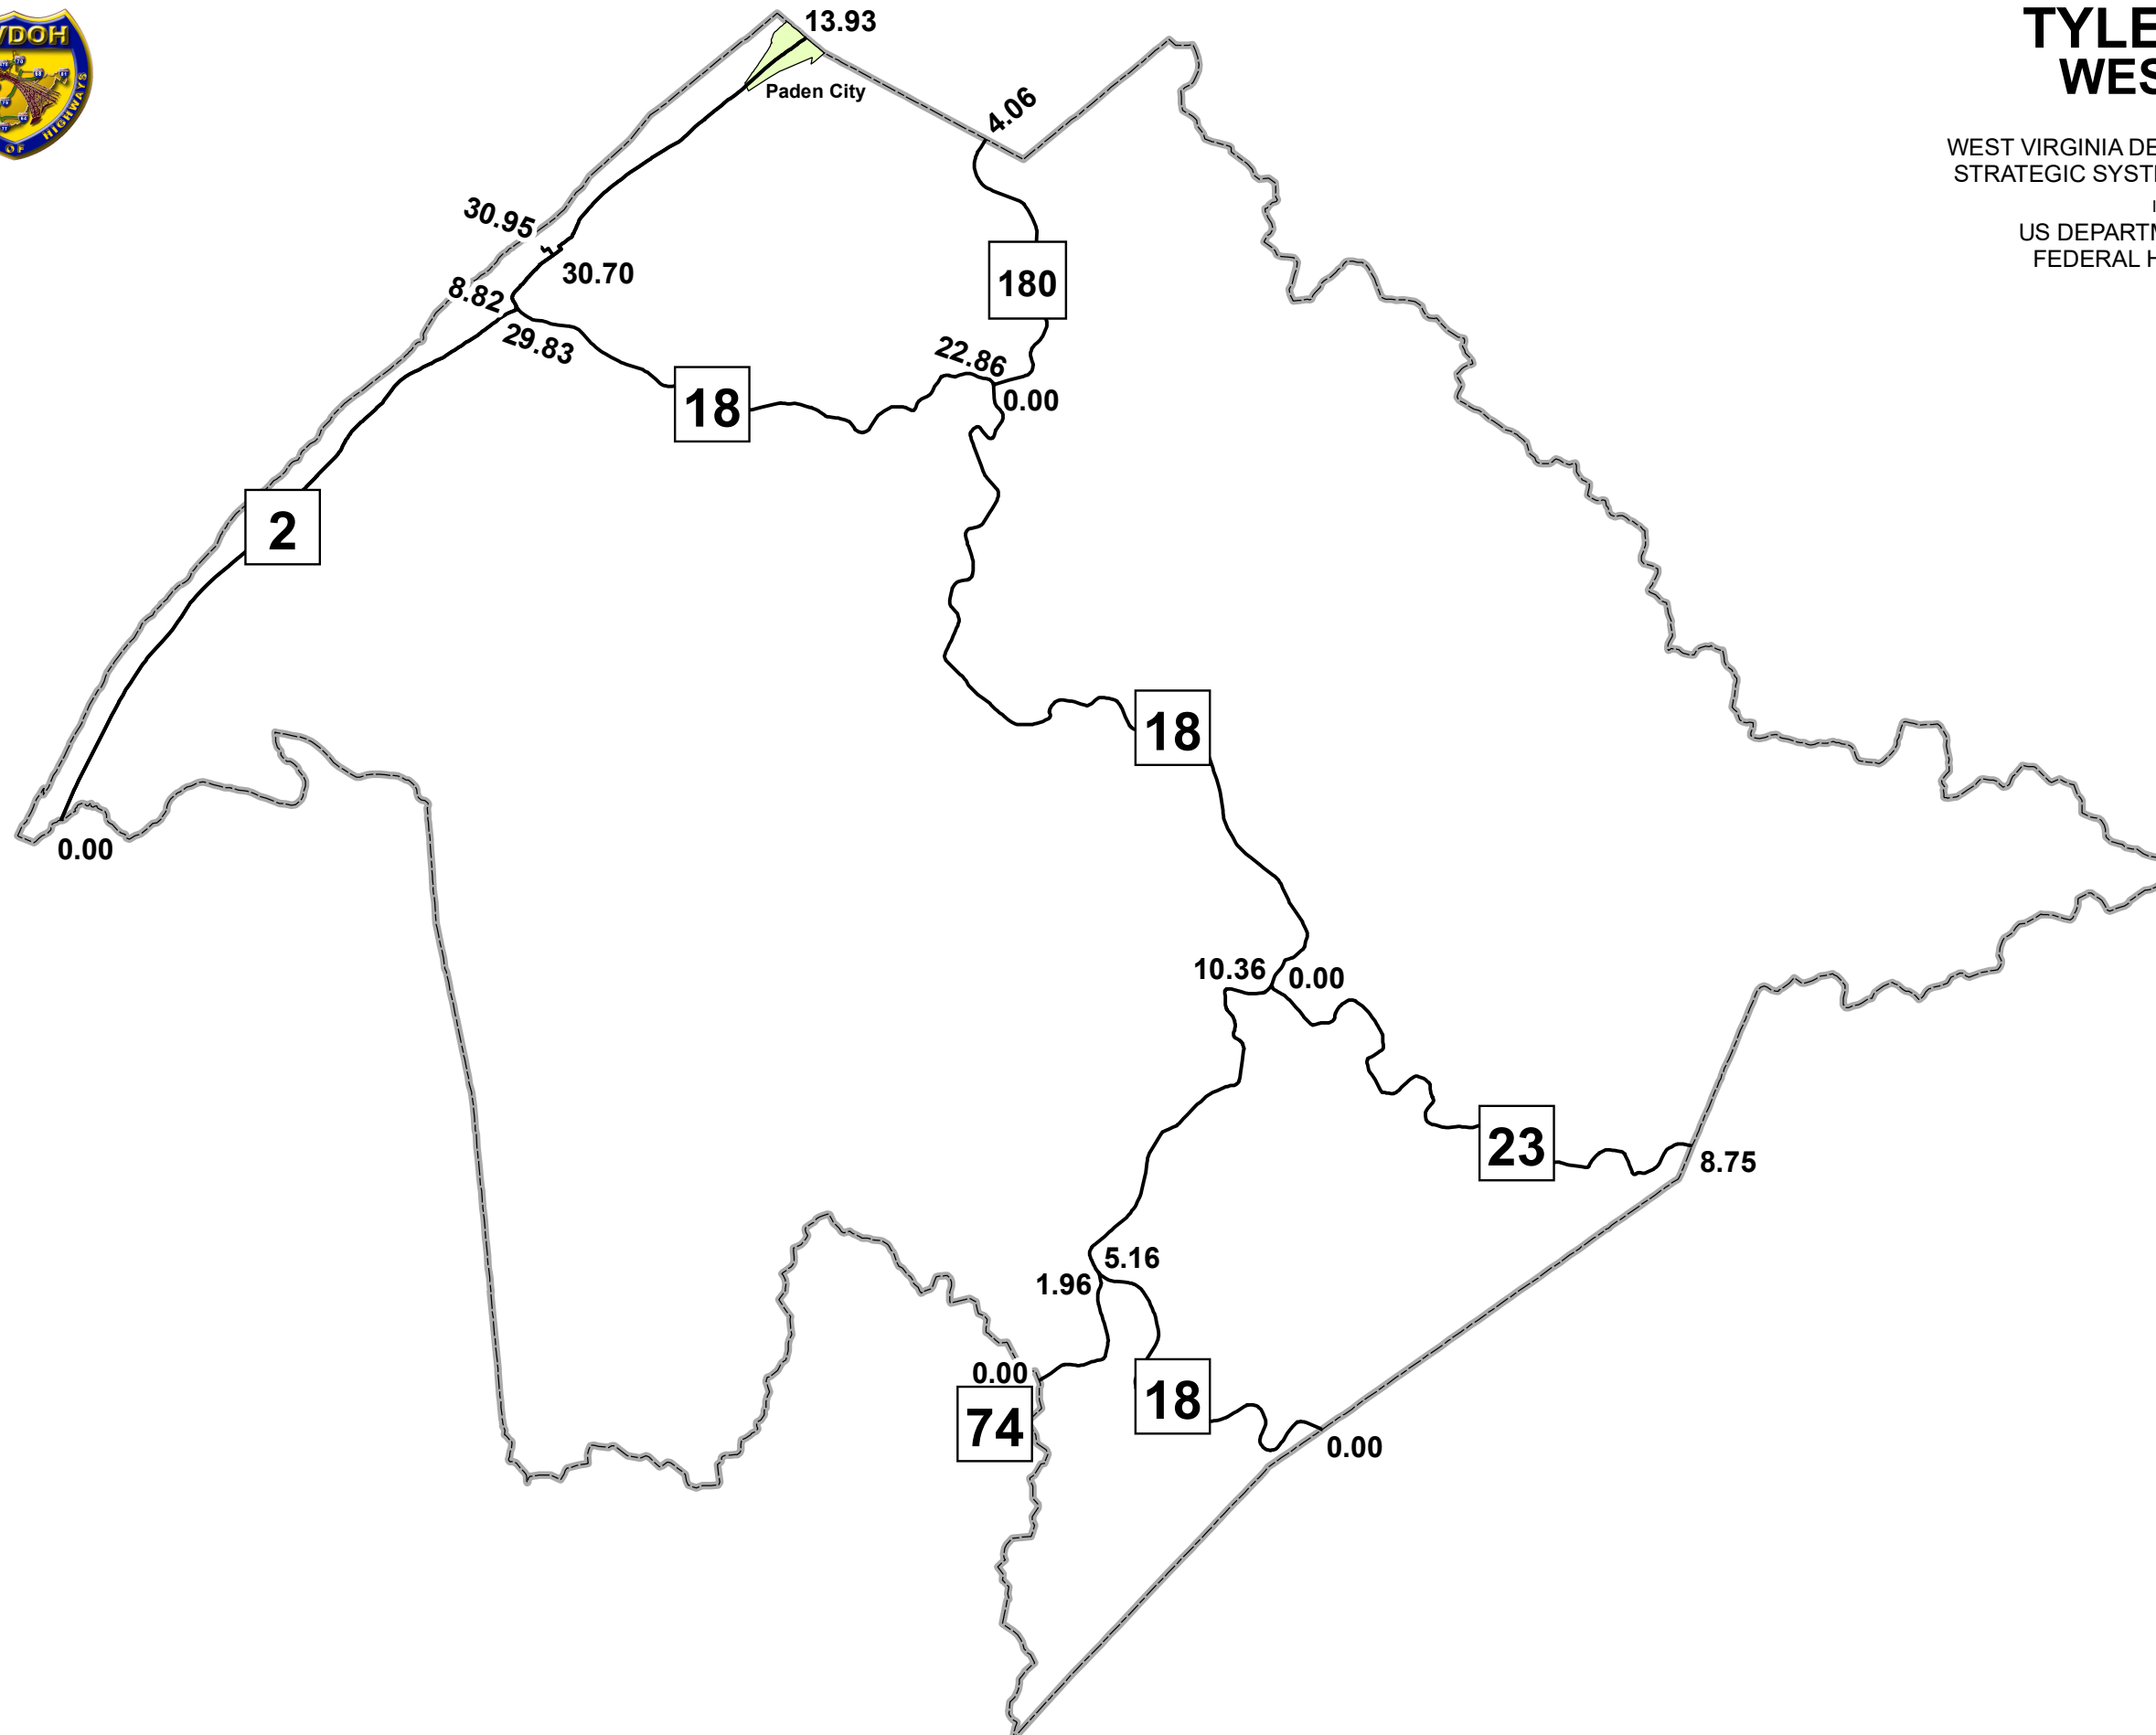

# GIS MILEPOINT MAP TYLER COUNTY WEST VIRGINIA

PREPARED BY  
WEST VIRGINIA DEPARTMENT OF TRANSPORTATION  
STRATEGIC SYSTEMS AND TECHNOLOGY DIVISION

IN COOPERATION WITH  
US DEPARTMENT OF TRANSPORTATION  
FEDERAL HIGHWAY ADMINISTRATION

**Legend**

- Interstate Routes
- U.S. Routes
- WV State Routes
- Urban Boundary

Last revision date: February 2021  
Data as of: January 2021