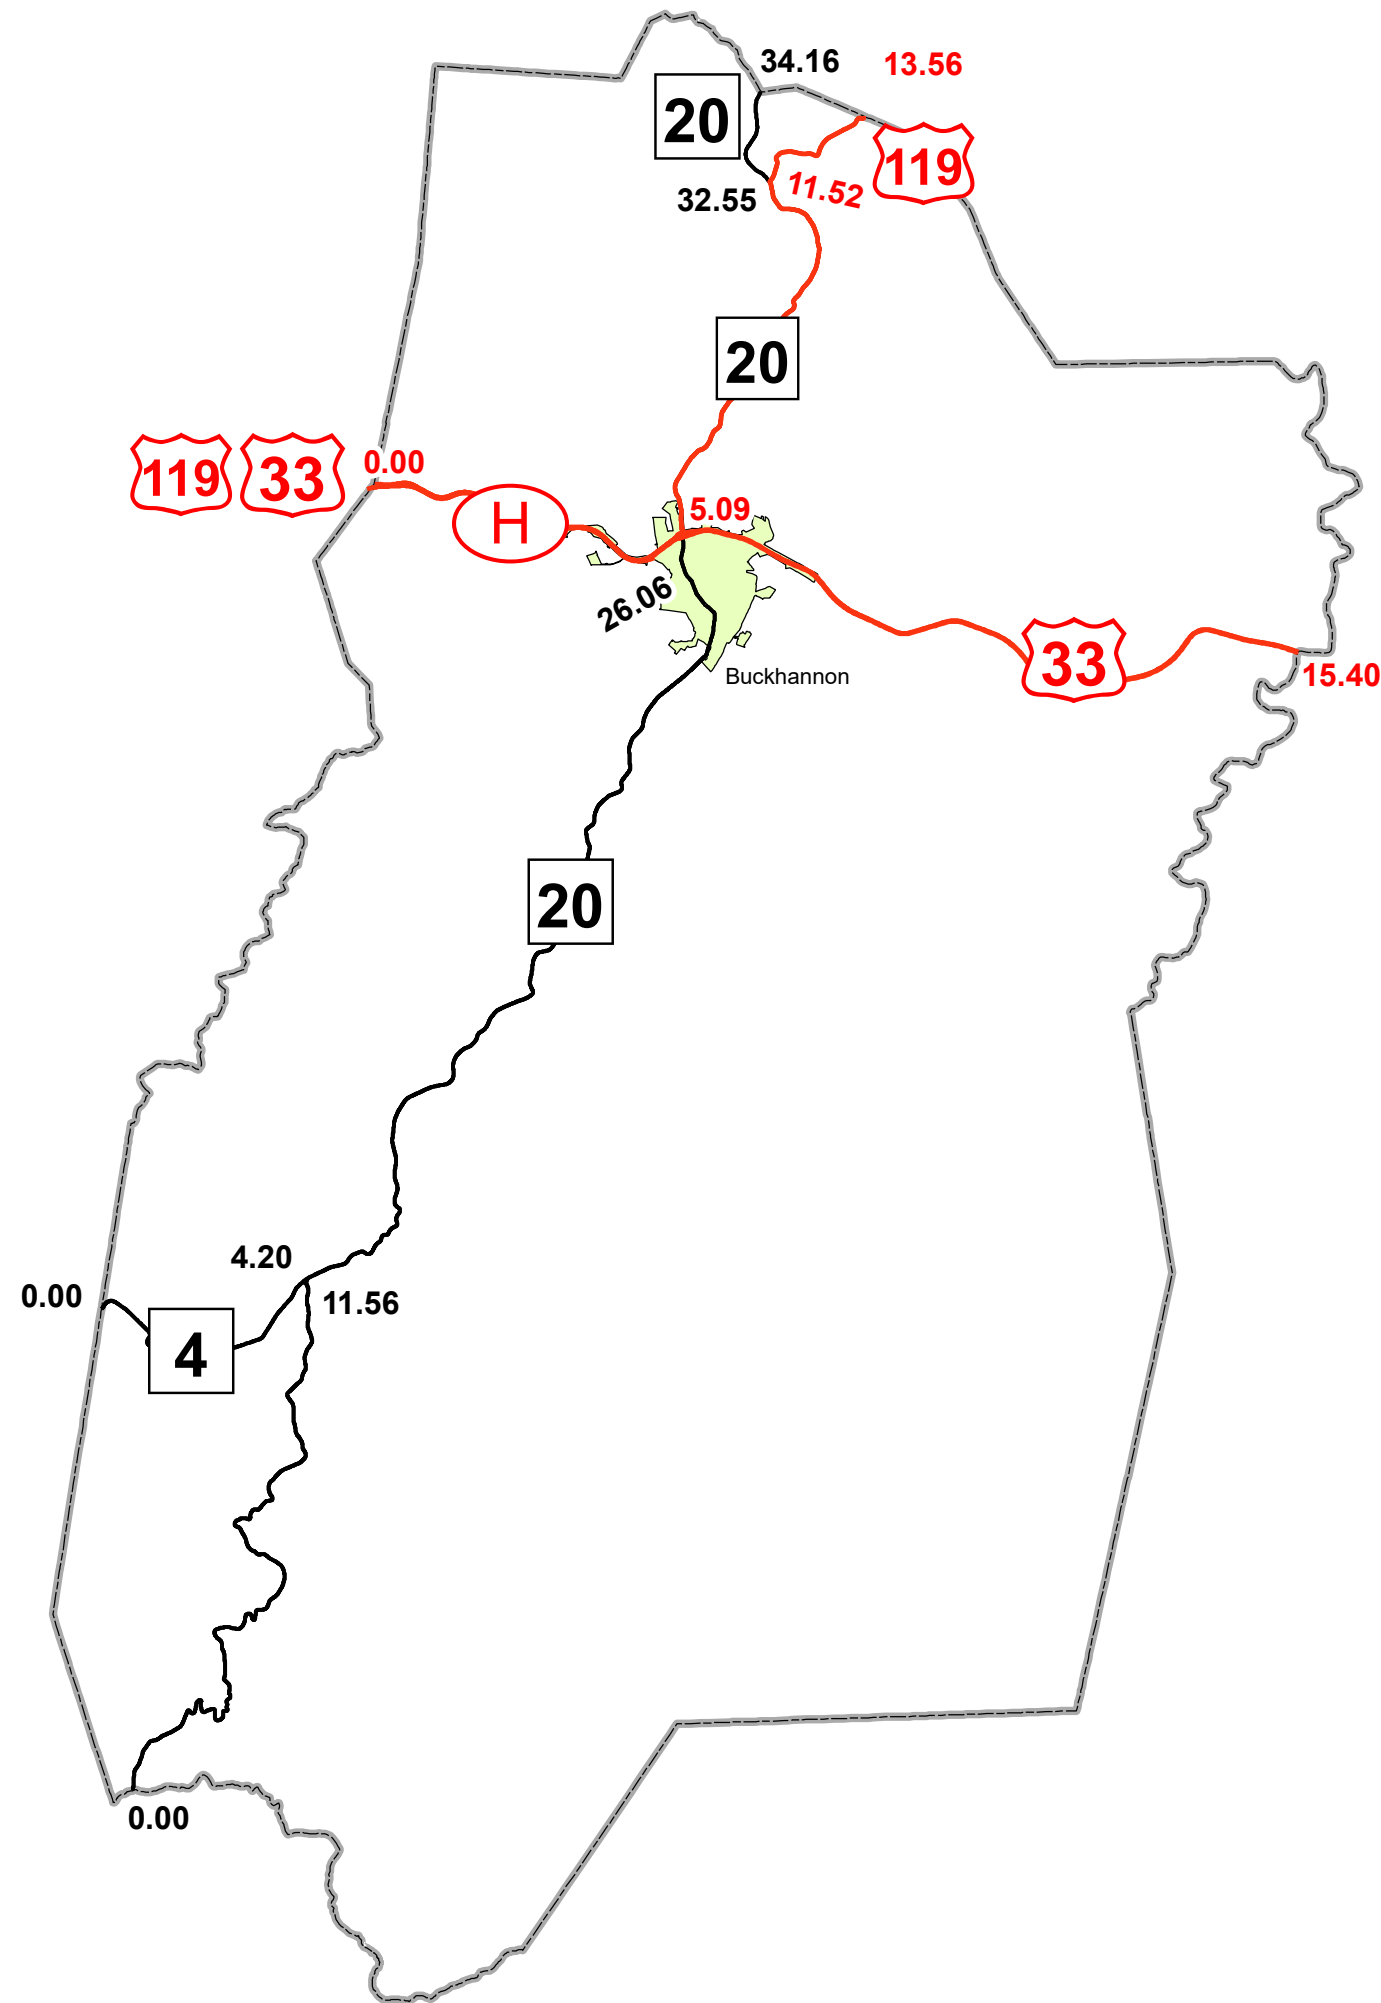

# GIS MILEPOINT MAP UPSHUR COUNTY WEST VIRGINIA

PREPARED BY  
WEST VIRGINIA DEPARTMENT OF TRANSPORTATION  
STRATEGIC SYSTEMS AND TECHNOLOGY DIVISION

IN COOPERATION WITH  
US DEPARTMENT OF TRANSPORTATION  
FEDERAL HIGHWAY ADMINISTRATION

**Legend**

- Interstate Routes
- U.S. Routes
- WV State Routes
- Urban Boundary

Last revision date: February 2021  
Data as of: January 2021