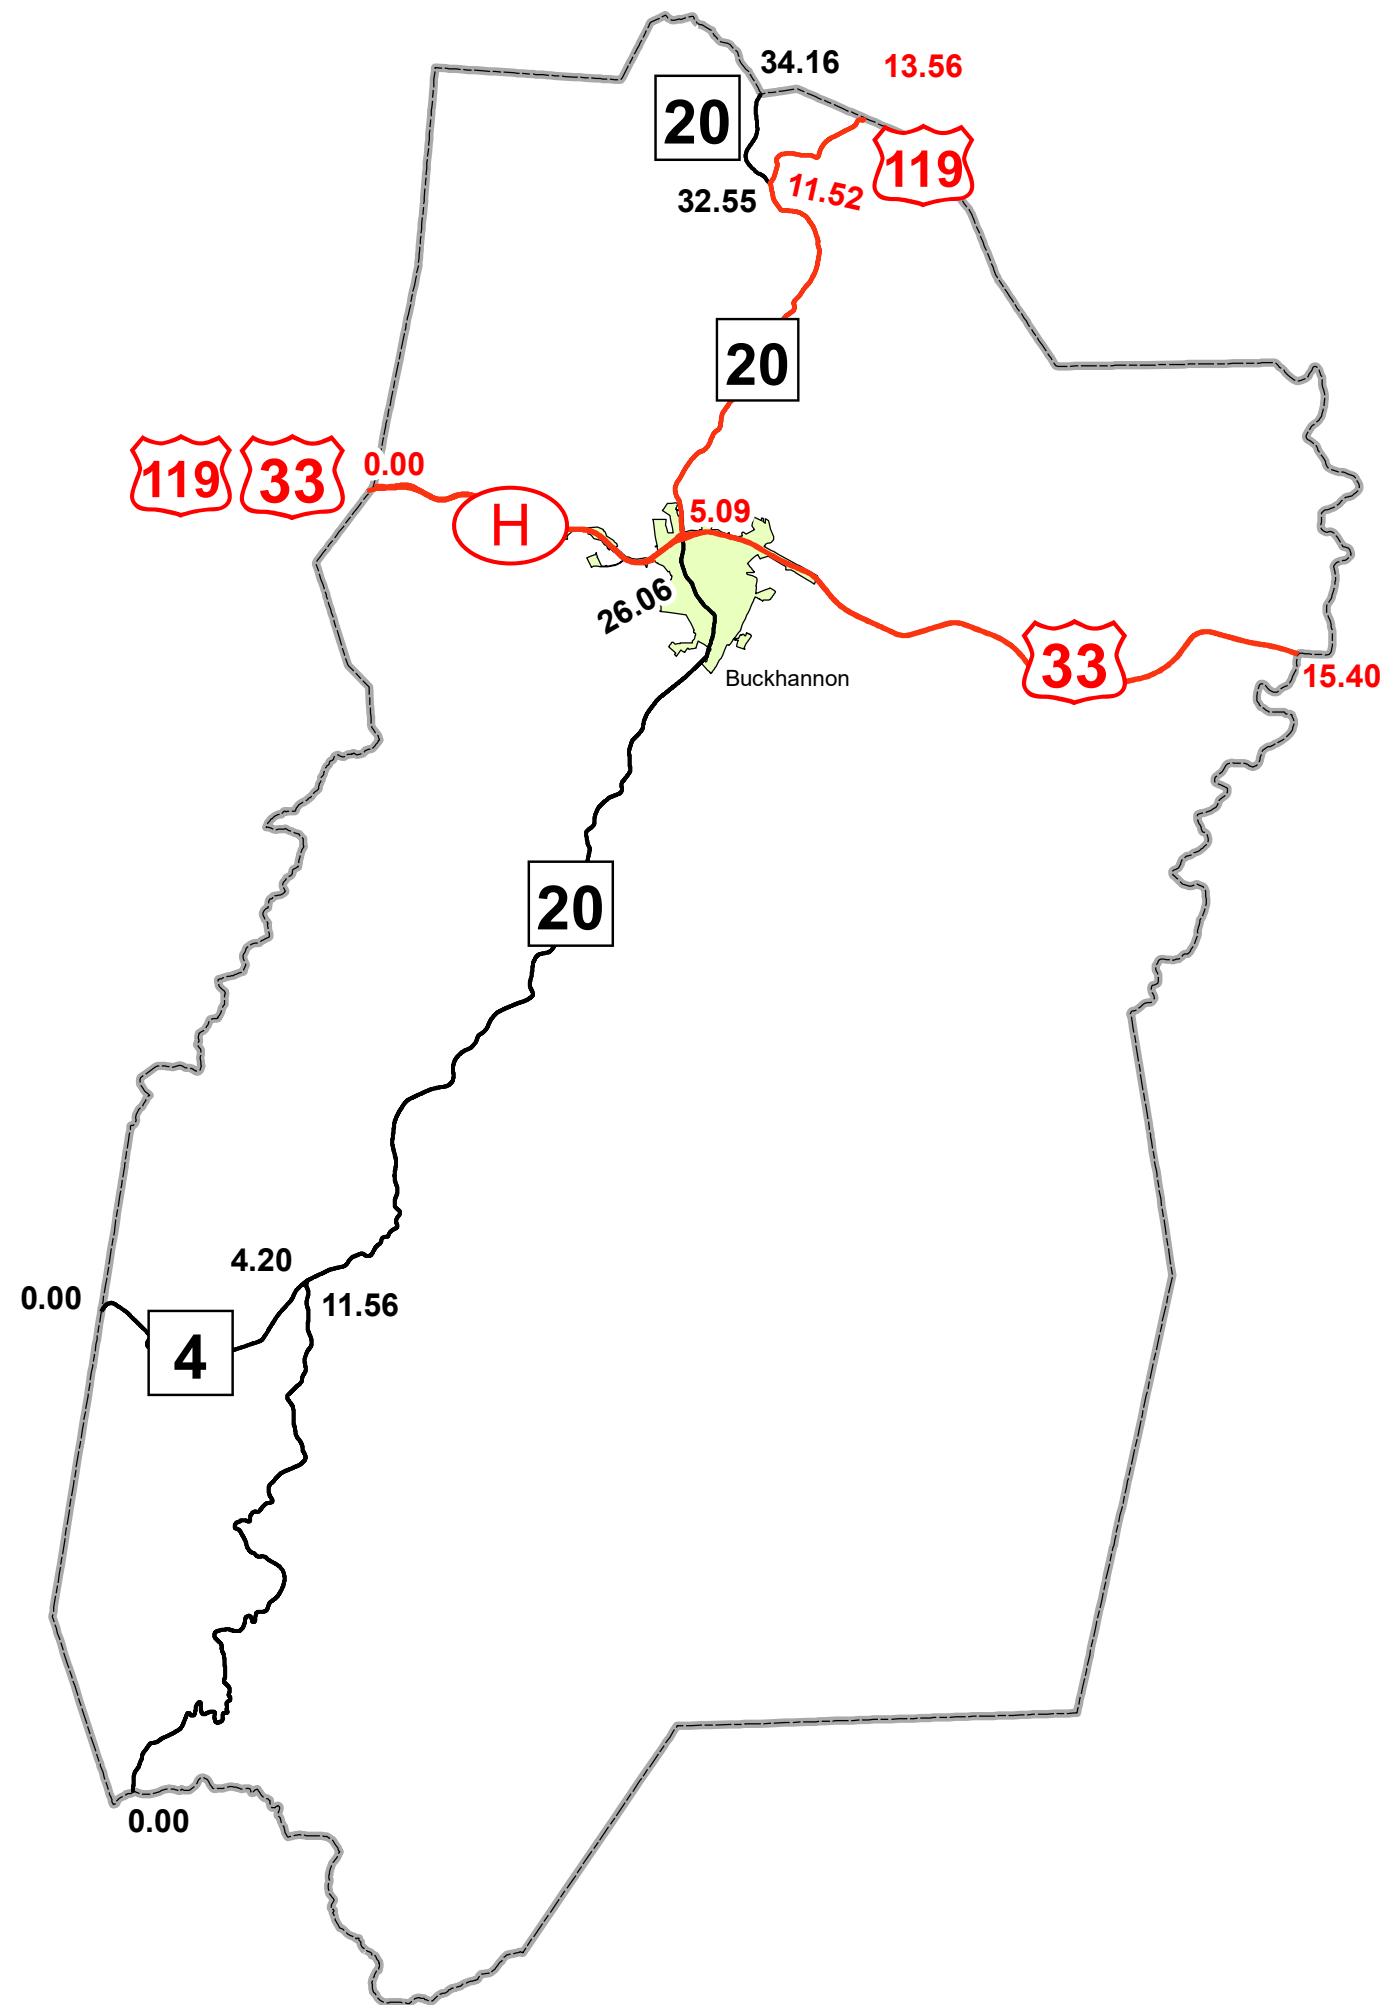

GIS MILEPOINT MAP UPSHUR COUNTY WEST VIRGINIA

PREPARED BY
WEST VIRGINIA DEPARTMENT OF TRANSPORTATION
INFORMATION TECHNOLOGY DIVISION
IN COOPERATION WITH
US DEPARTMENT OF TRANSPORTATION
FEDERAL HIGHWAY ADMINISTRATION

Legend

- Interstate Routes
- U.S. Routes
- WV State Routes
- Urban Boundary

Last revision date: May 2023
Data as of: December 2022