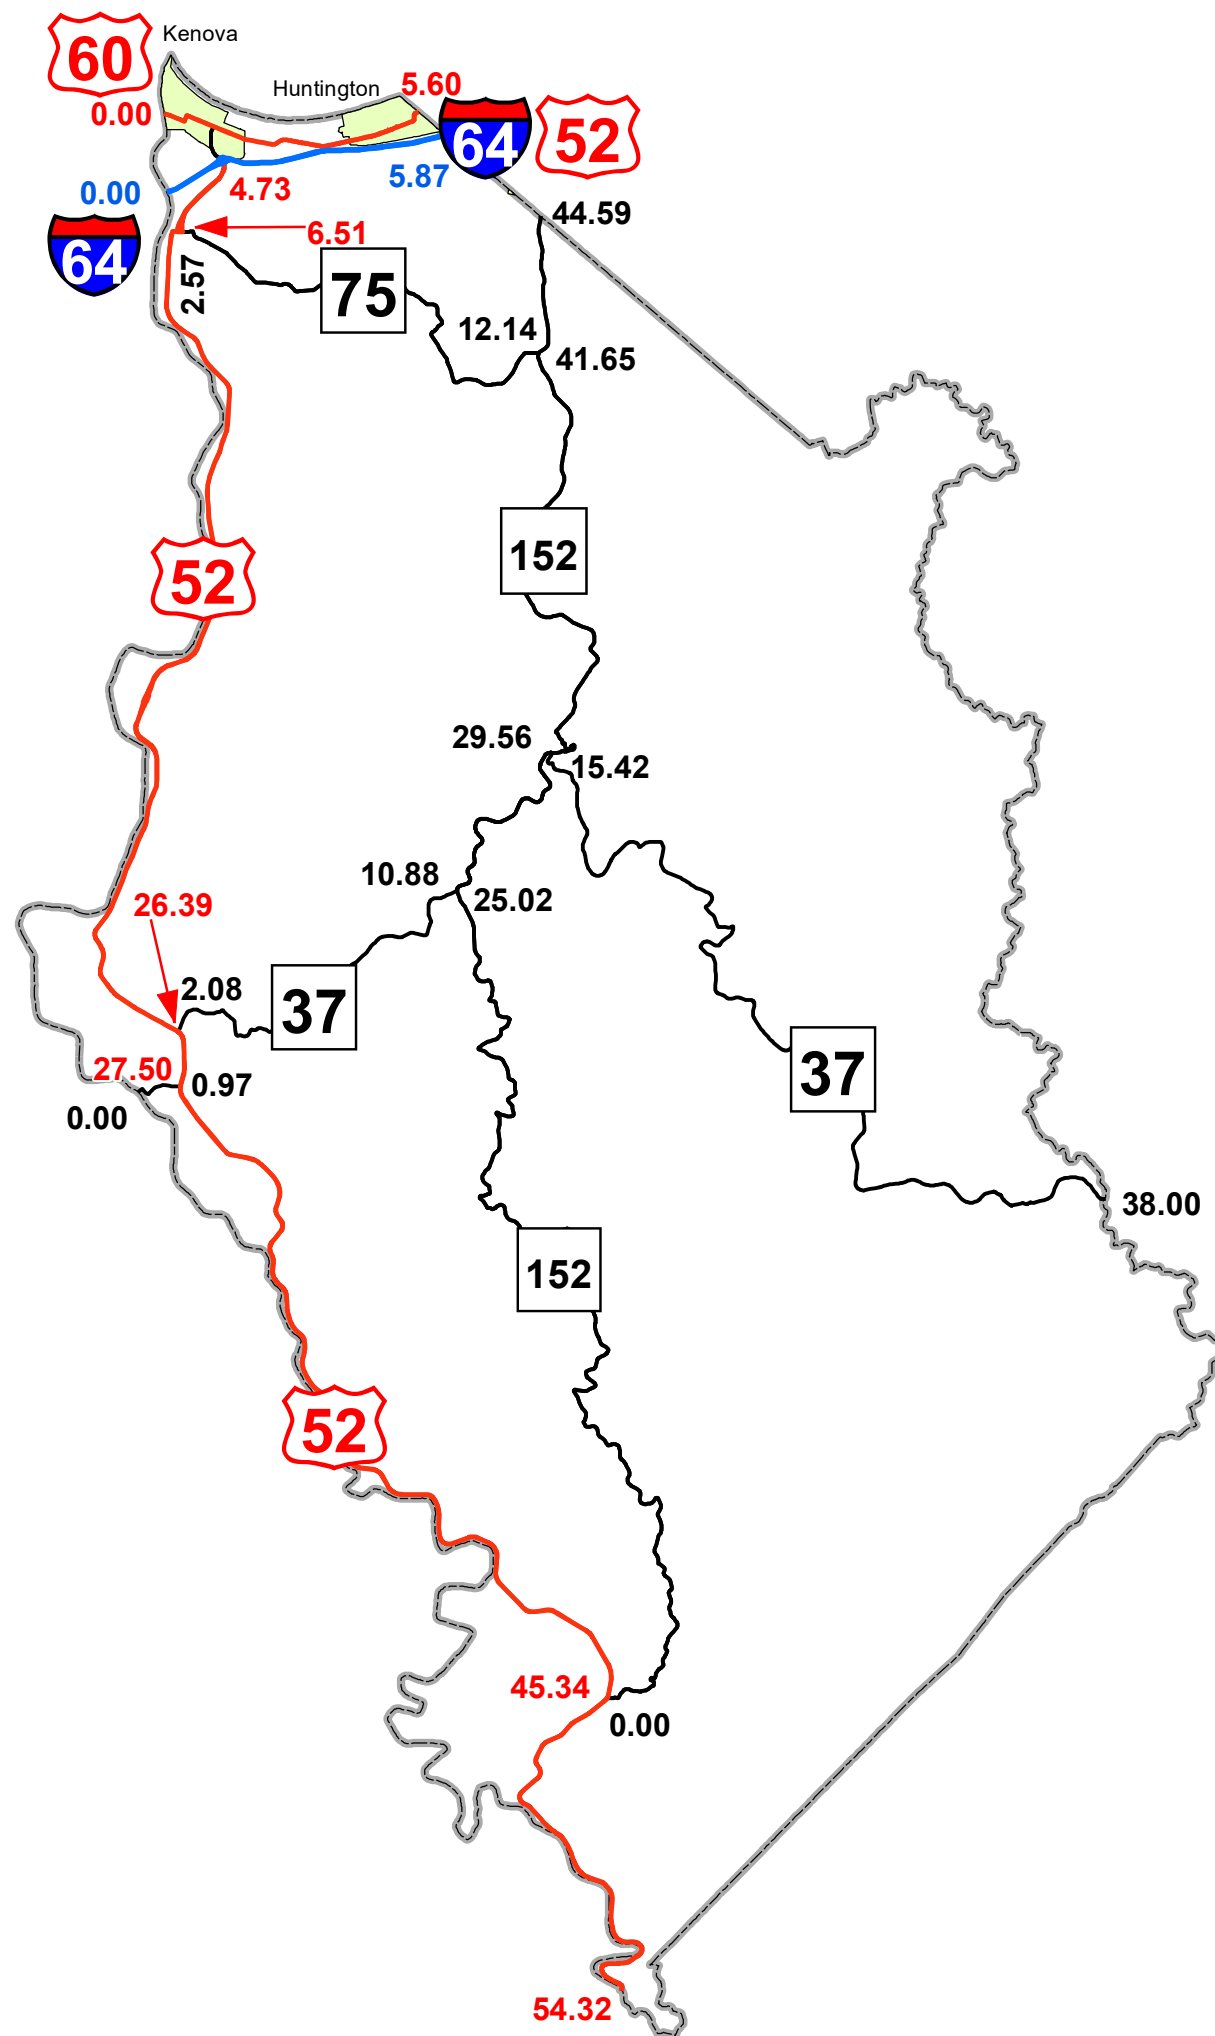

# GIS MILEPOINT MAP WAYNE COUNTY WEST VIRGINIA

PREPARED BY  
WEST VIRGINIA DEPARTMENT OF TRANSPORTATION  
INFORMATION TECHNOLOGY DIVISION  
IN COOPERATION WITH  
US DEPARTMENT OF TRANSPORTATION  
FEDERAL HIGHWAY ADMINISTRATION

**Legend**

- Interstate Routes
- U.S. Routes
- WV State Routes
- Urban Boundary

Last revision date: May 2023  
Data as of: December 2022