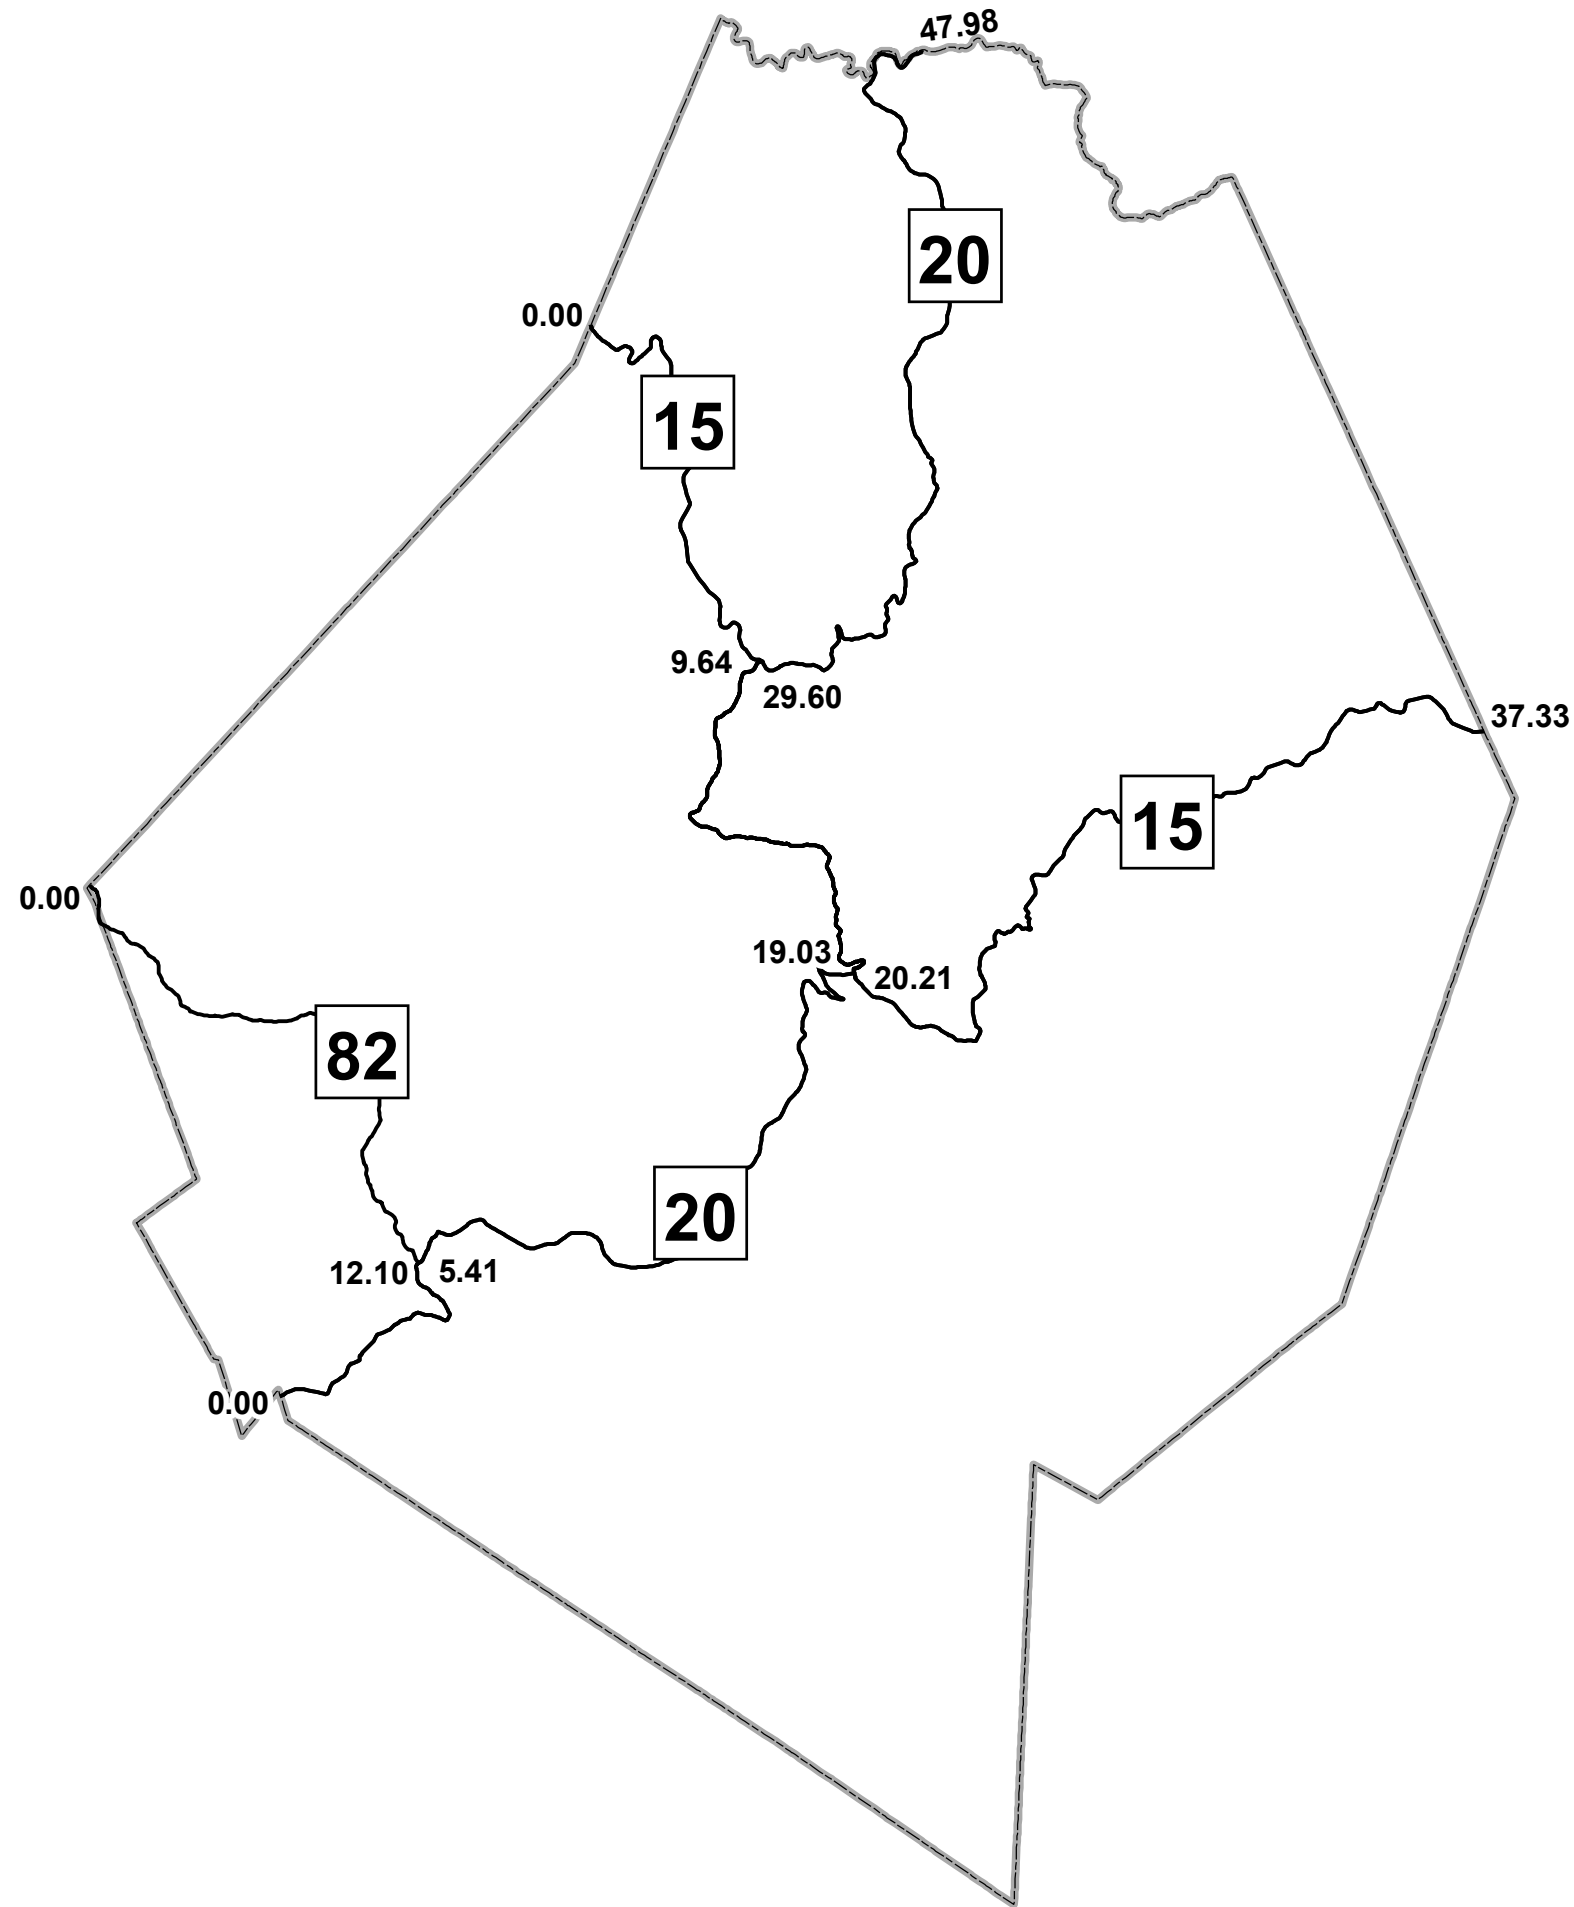

GIS MILEPOINT MAP WEBSTER COUNTY WEST VIRGINIA

PREPARED BY
WEST VIRGINIA DEPARTMENT OF TRANSPORTATION
INFORMATION TECHNOLOGY DIVISION
IN COOPERATION WITH
US DEPARTMENT OF TRANSPORTATION
FEDERAL HIGHWAY ADMINISTRATION

Legend

- Interstate Routes
- U.S. Routes
- WV State Routes

Last revision date: May 2023
Data as of: December 2022