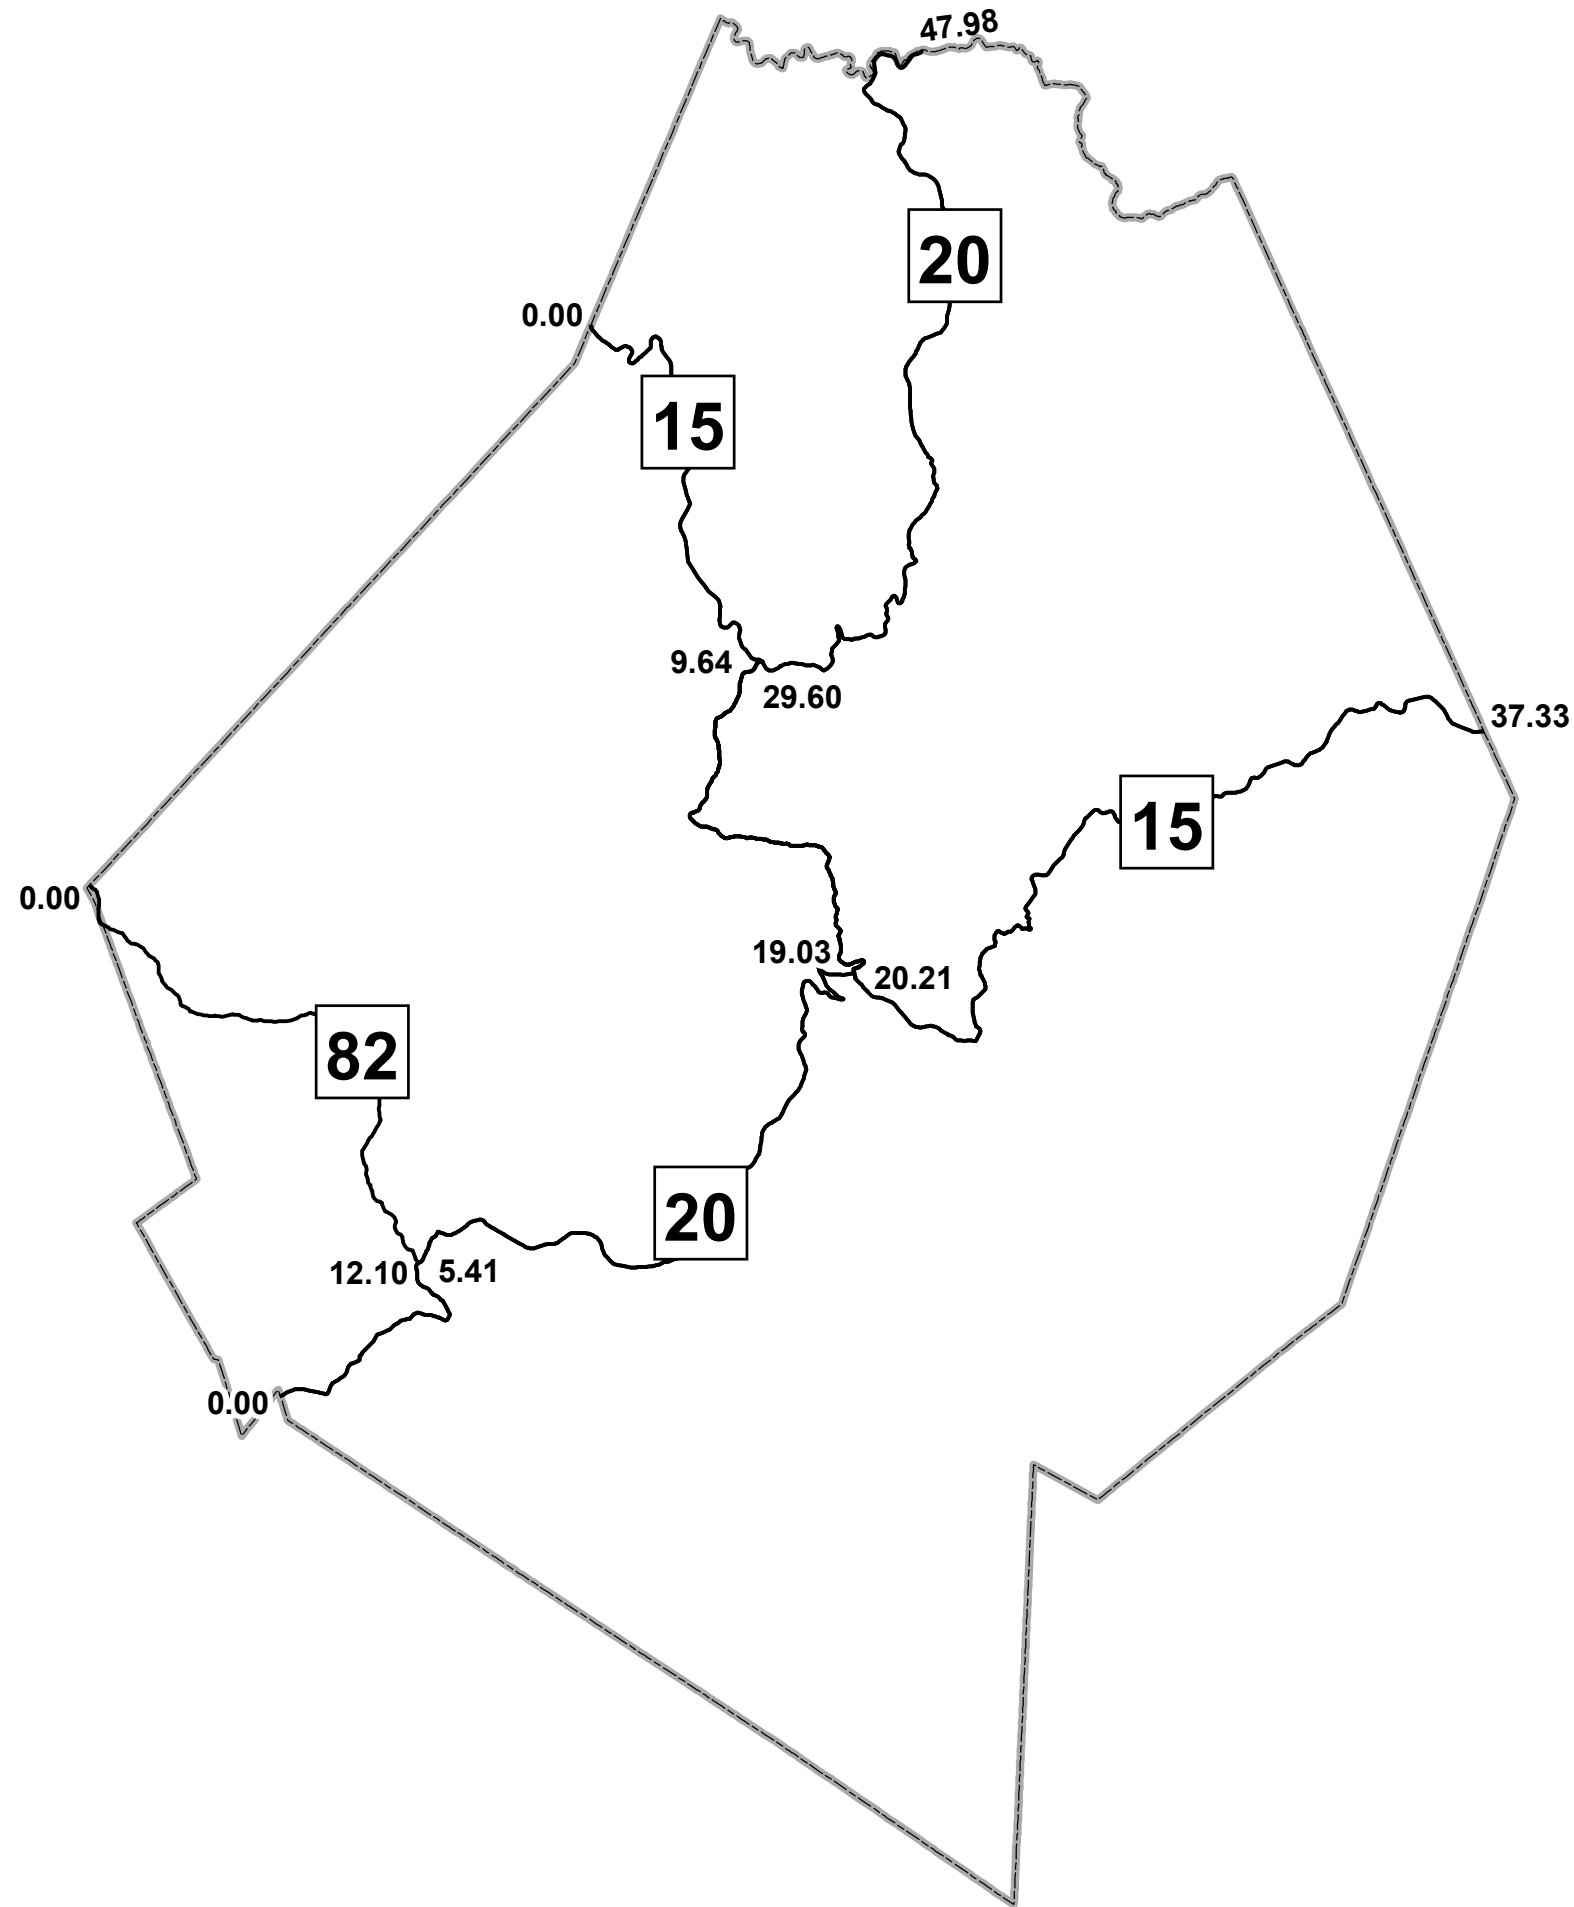

GIS MILEPOINT MAP WEBSTER COUNTY WEST VIRGINIA

PREPARED BY
WEST VIRGINIA DEPARTMENT OF TRANSPORTATION
STRATEGIC SYSTEMS AND TECHNOLOGY DIVISION

IN COOPERATION WITH
US DEPARTMENT OF TRANSPORTATION
FEDERAL HIGHWAY ADMINISTRATION

Legend

- Interstate Routes
- U.S. Routes
- WV State Routes

Last revision date: February 2021
Data as of: January 2021