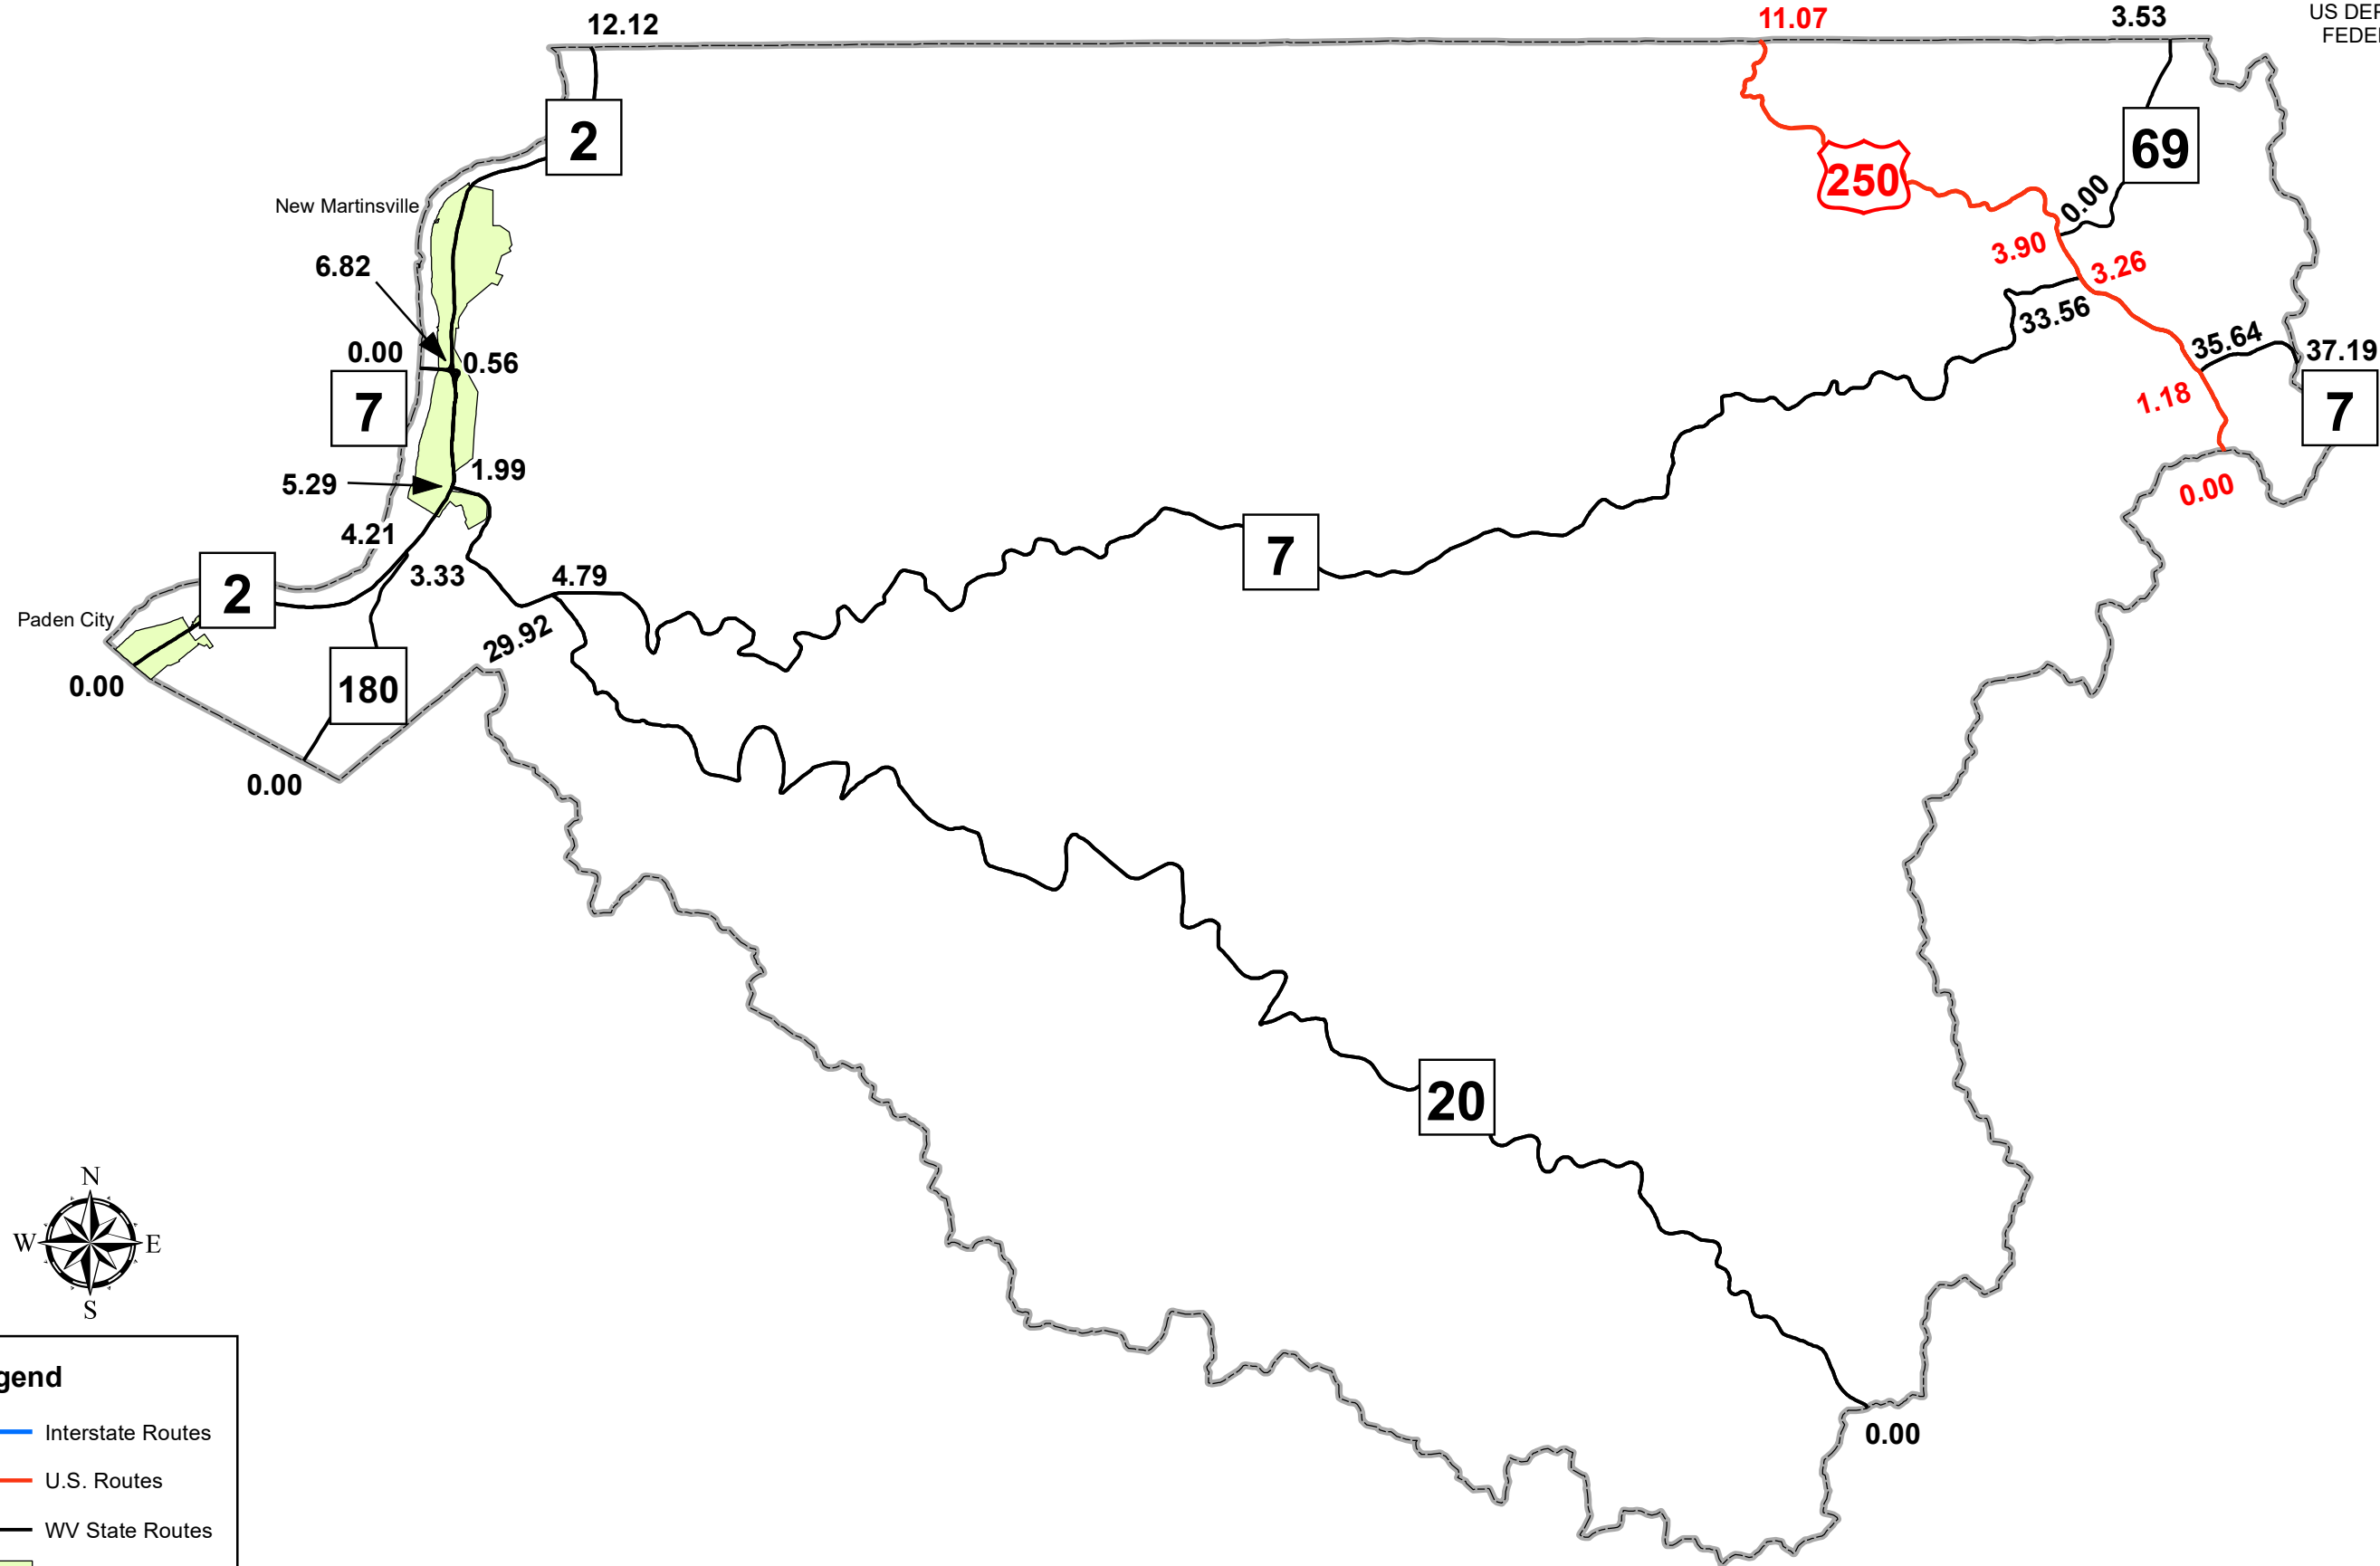

GIS MILEPOINT MAP WETZEL COUNTY WEST VIRGINIA

PREPARED BY
WEST VIRGINIA DEPARTMENT OF TRANSPORTATION
INFORMATION TECHNOLOGY DIVISION
IN COOPERATION WITH
US DEPARTMENT OF TRANSPORTATION
FEDERAL HIGHWAY ADMINISTRATION

Legend

- Interstate Routes
- U.S. Routes
- WV State Routes
- Urban Boundary

Last revision date: May 2023
Data as of: December 2022