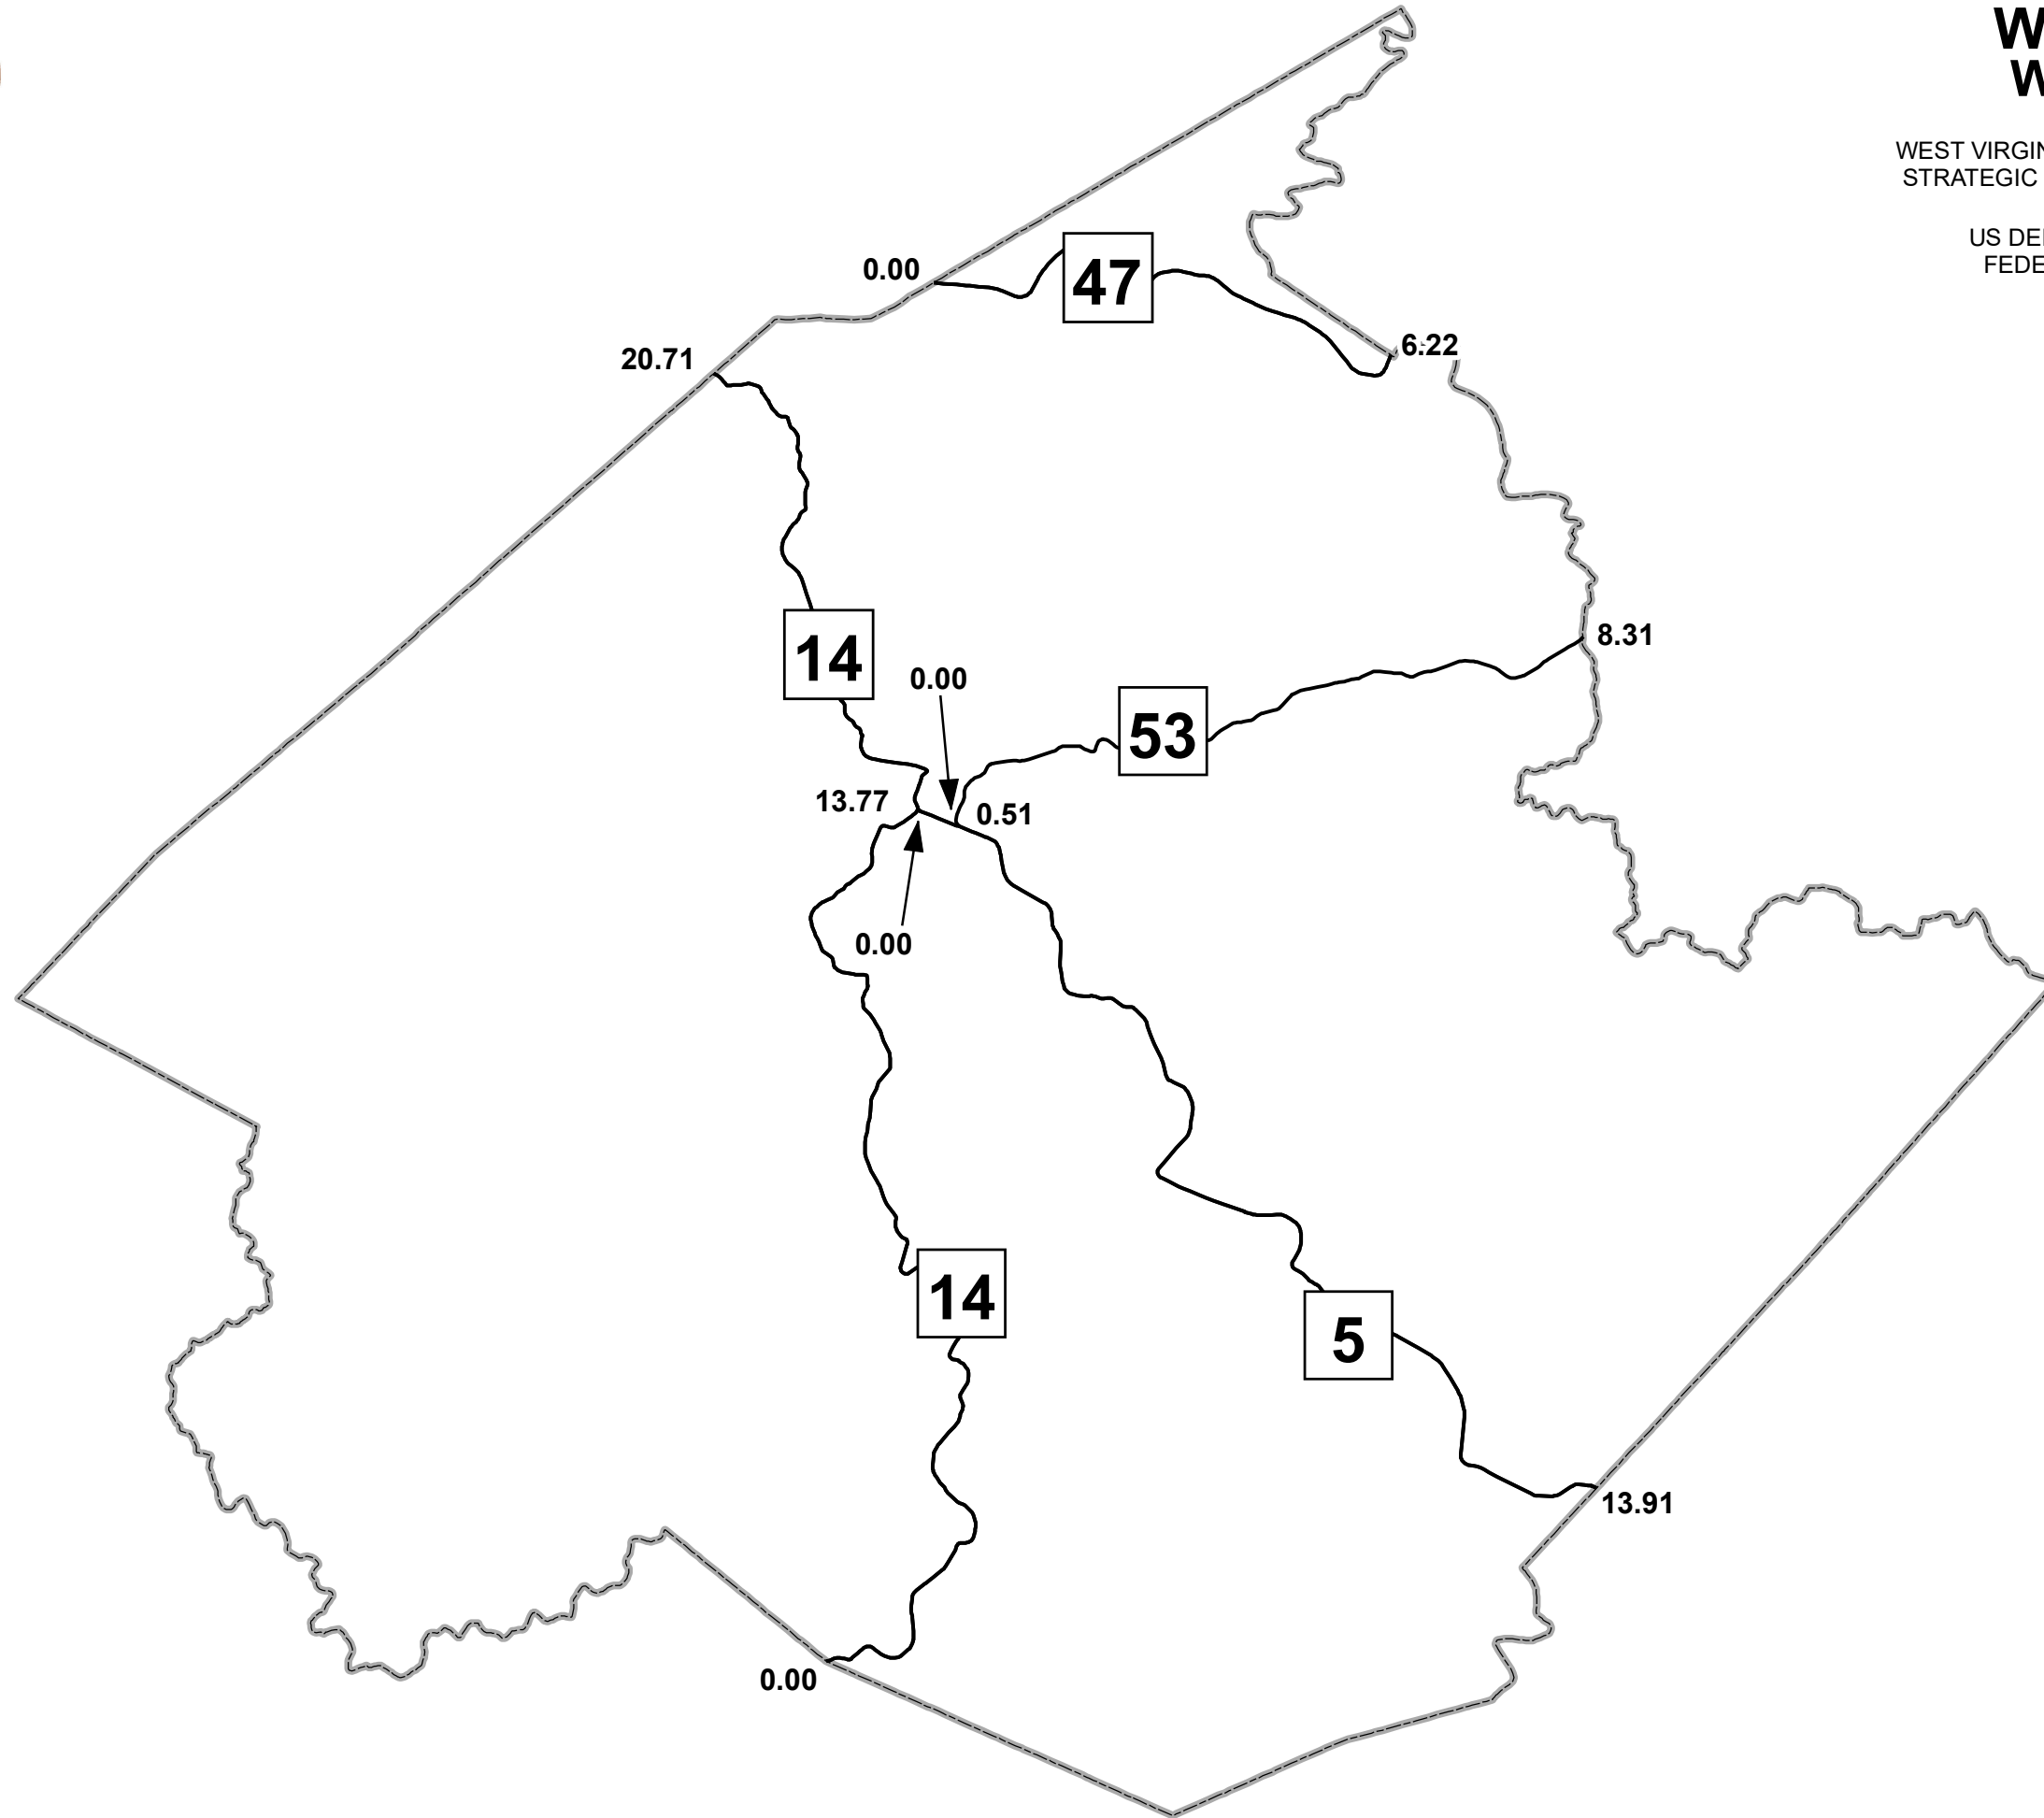

GIS MILEPOINT MAP WIRT COUNTY WEST VIRGINIA

PREPARED BY
WEST VIRGINIA DEPARTMENT OF TRANSPORTATION
STRATEGIC SYSTEMS AND TECHNOLOGY DIVISION

IN COOPERATION WITH
US DEPARTMENT OF TRANSPORTATION
FEDERAL HIGHWAY ADMINISTRATION

Legend

- Interstate Routes
- U.S. Routes
- WV State Routes

Last revision date: February 2021
Data as of: January 2021