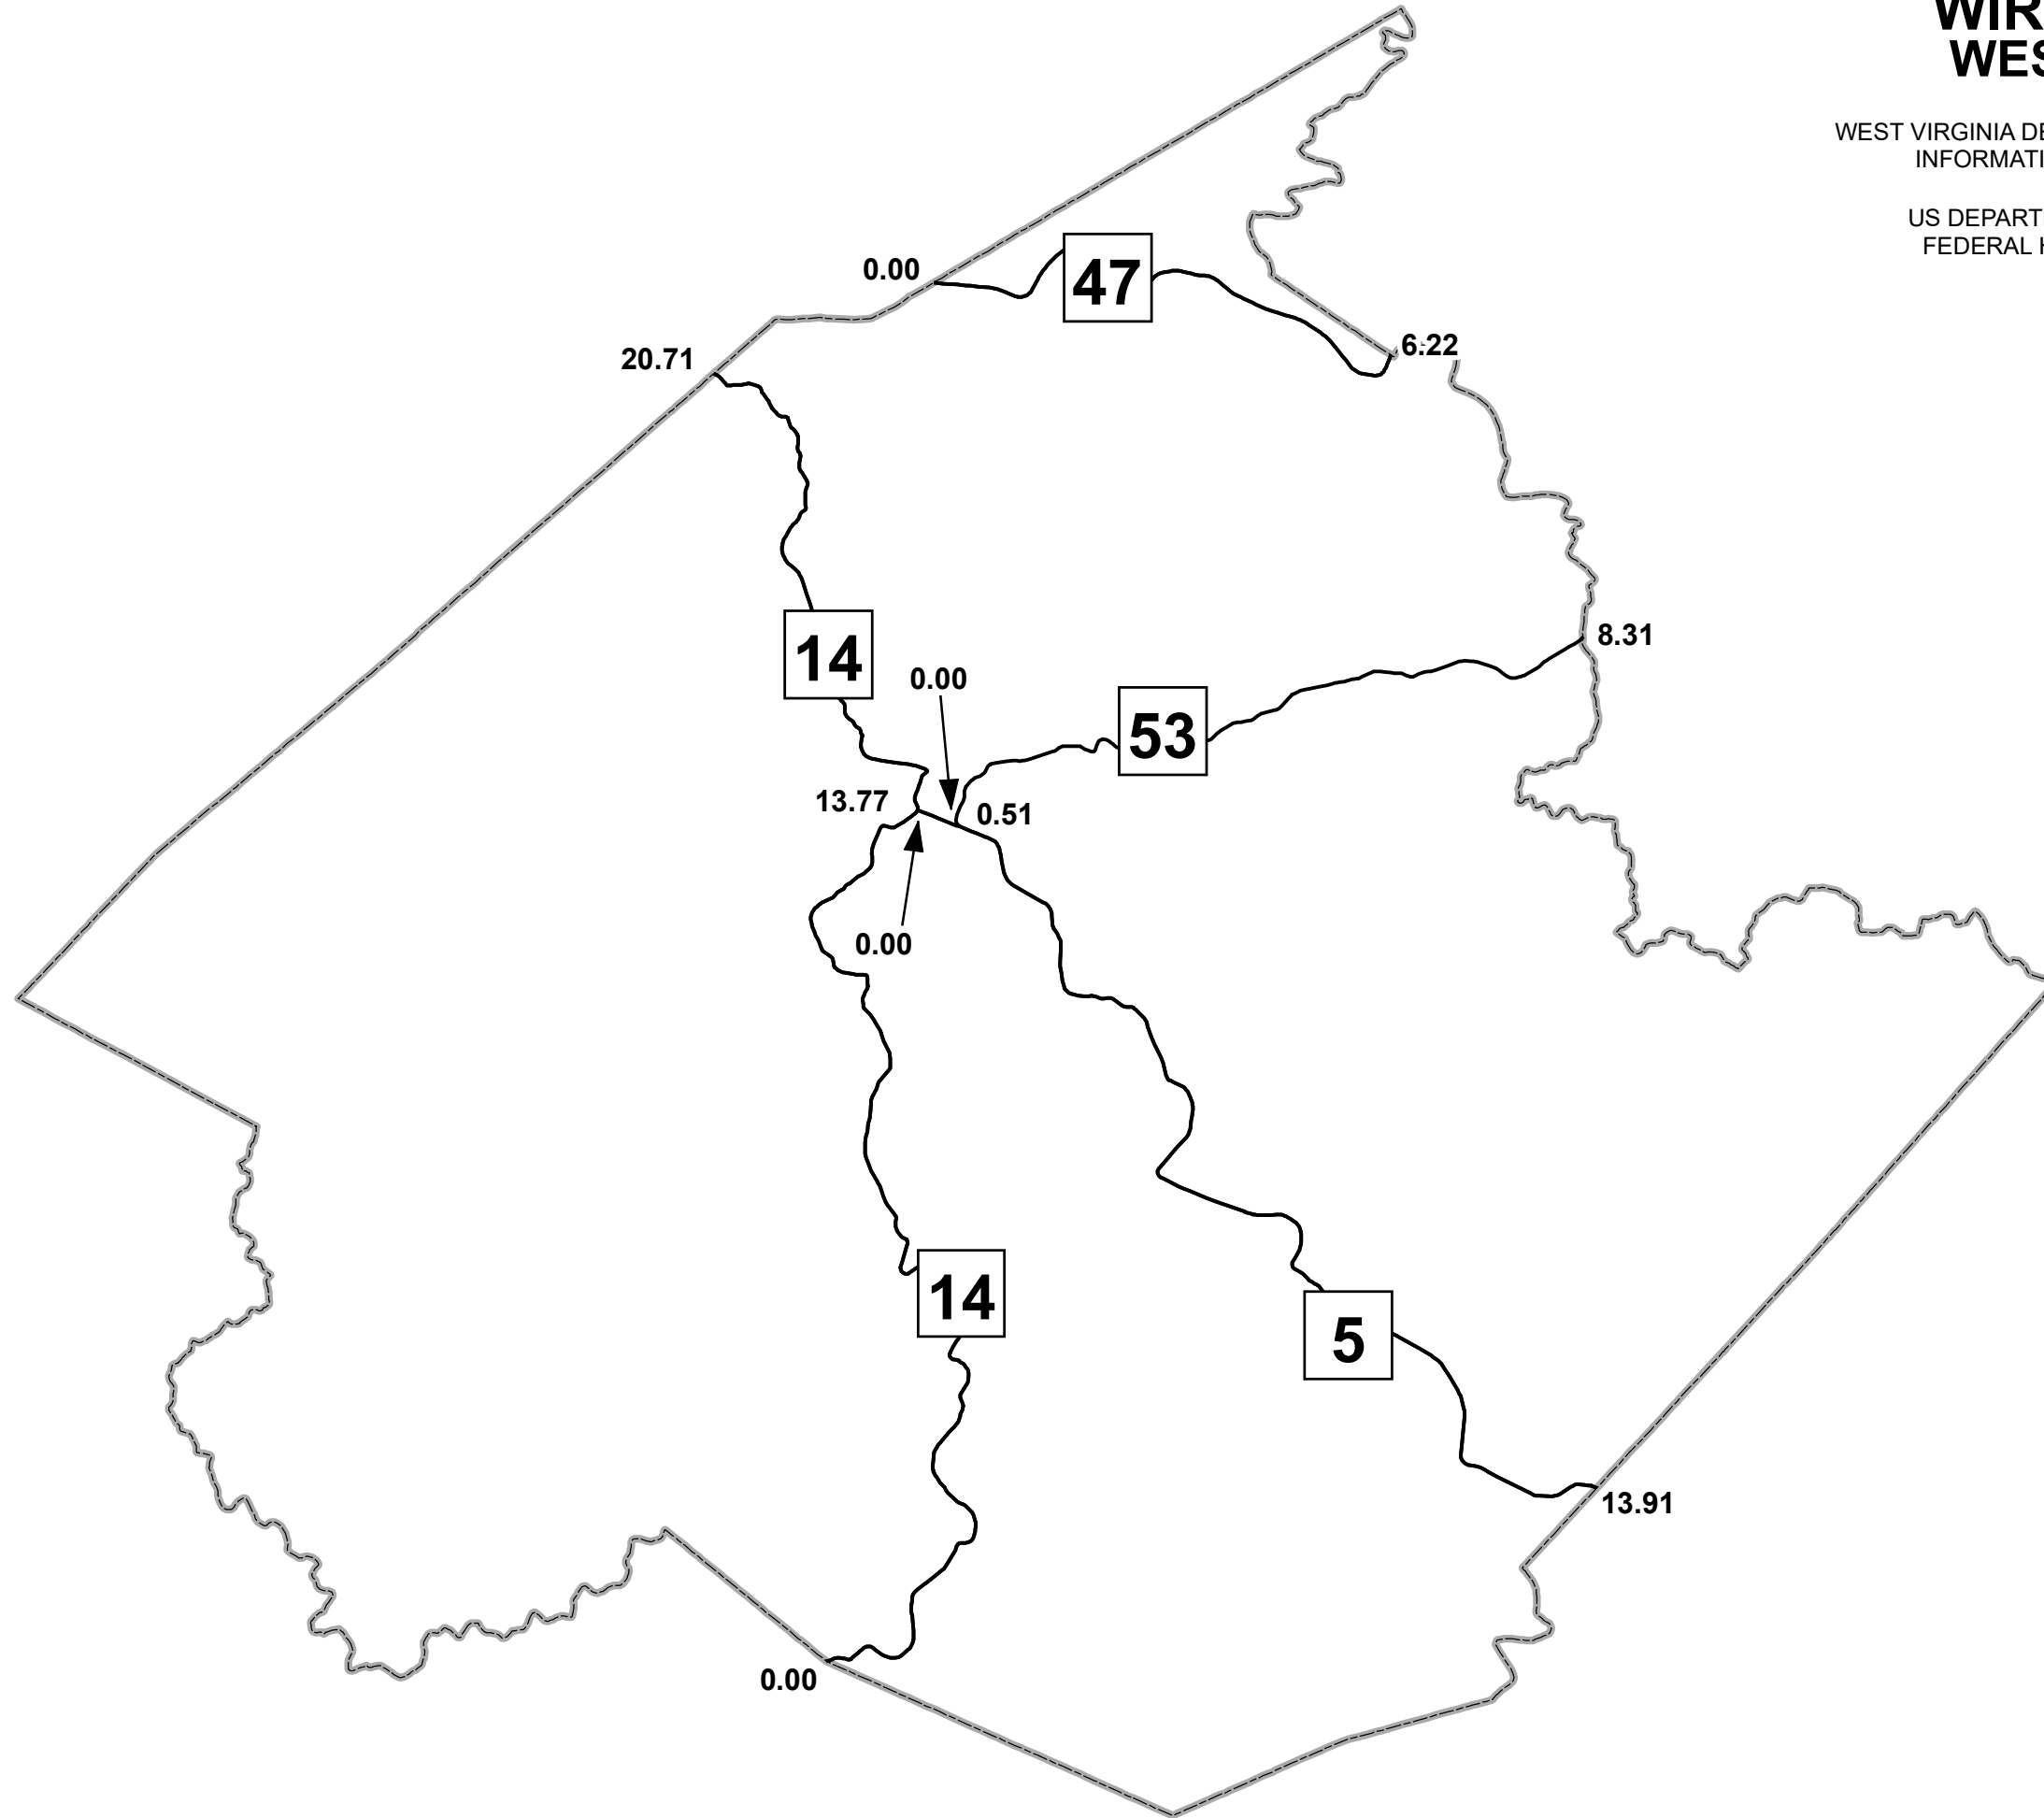

GIS MILEPOINT MAP WIRT COUNTY WEST VIRGINIA

PREPARED BY
WEST VIRGINIA DEPARTMENT OF TRANSPORTATION
INFORMATION TECHNOLOGY DIVISION
IN COOPERATION WITH
US DEPARTMENT OF TRANSPORTATION
FEDERAL HIGHWAY ADMINISTRATION

Legend

- Interstate Routes
- U.S. Routes
- WV State Routes

Last revision date: May 2023
Data as of: December 2022