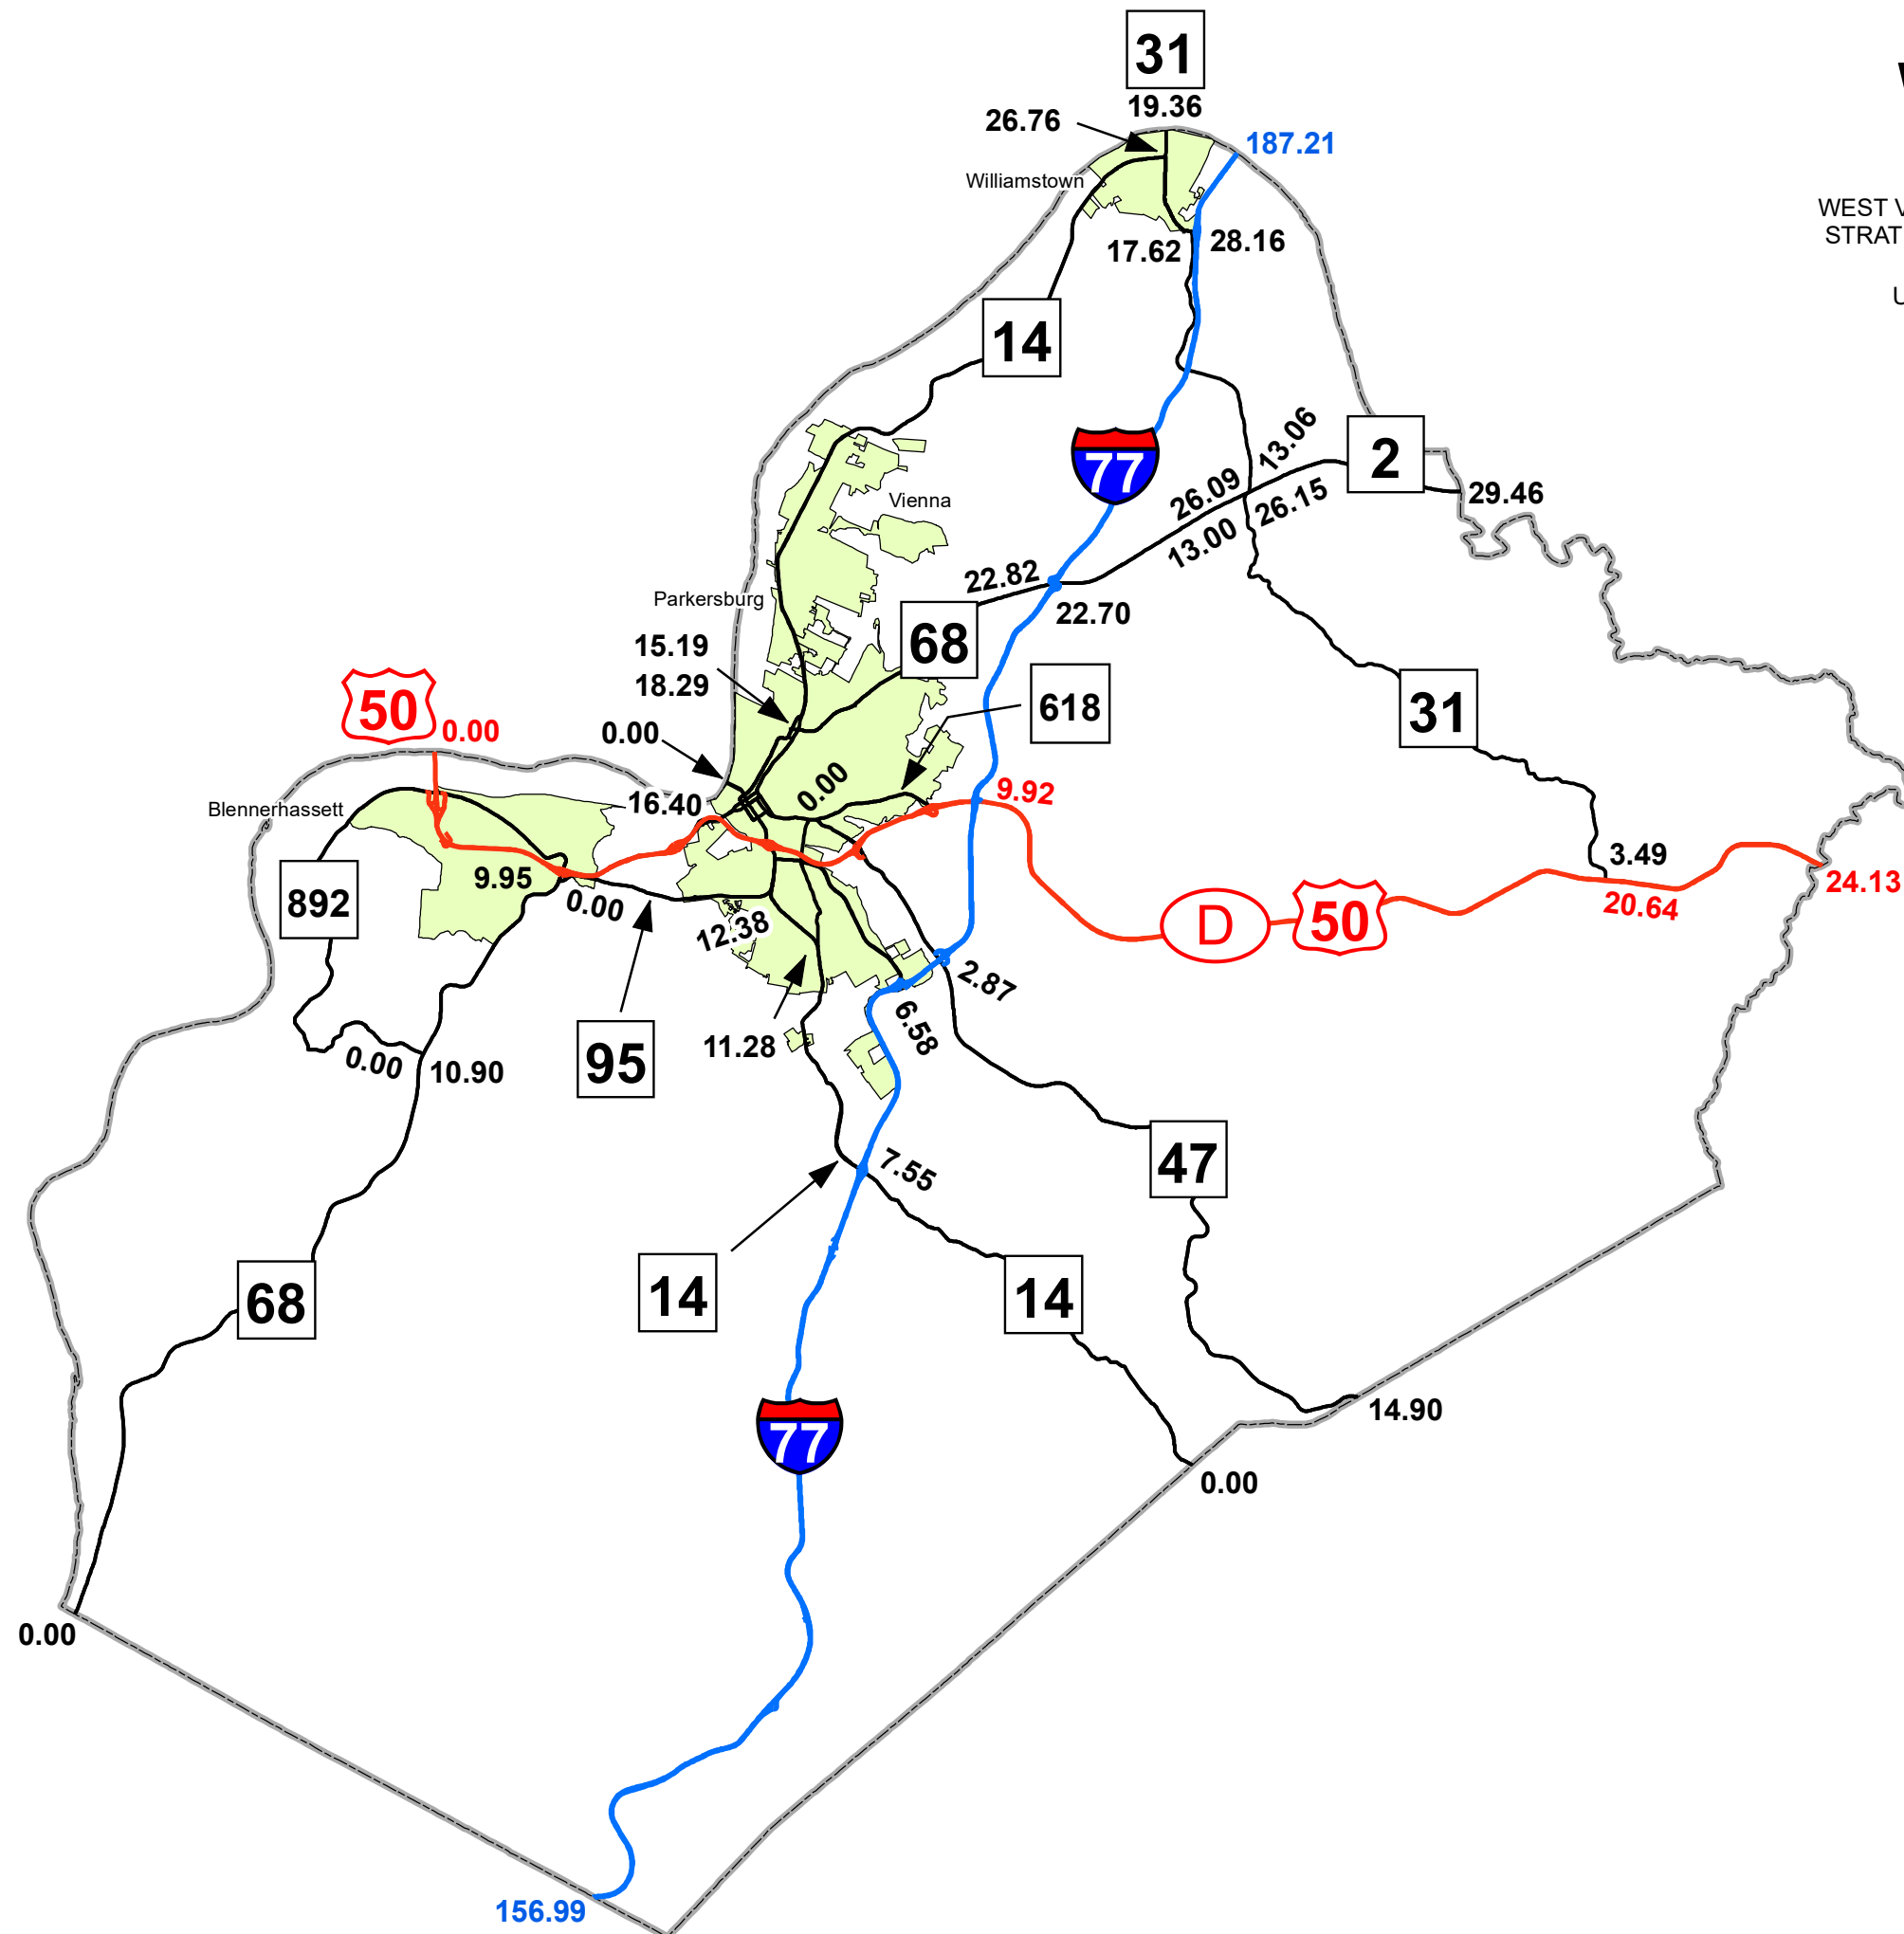

GIS MILEPOINT MAP WOOD COUNTY WEST VIRGINIA

PREPARED BY
WEST VIRGINIA DEPARTMENT OF TRANSPORTATION
STRATEGIC SYSTEMS AND TECHNOLOGY DIVISION
IN COOPERATION WITH
US DEPARTMENT OF TRANSPORTATION
FEDERAL HIGHWAY ADMINISTRATION

Legend

- Interstate Routes
- U.S. Routes
- WV State Routes
- Urban Boundary

Last revision date: February 2021
Data as of: January 2021