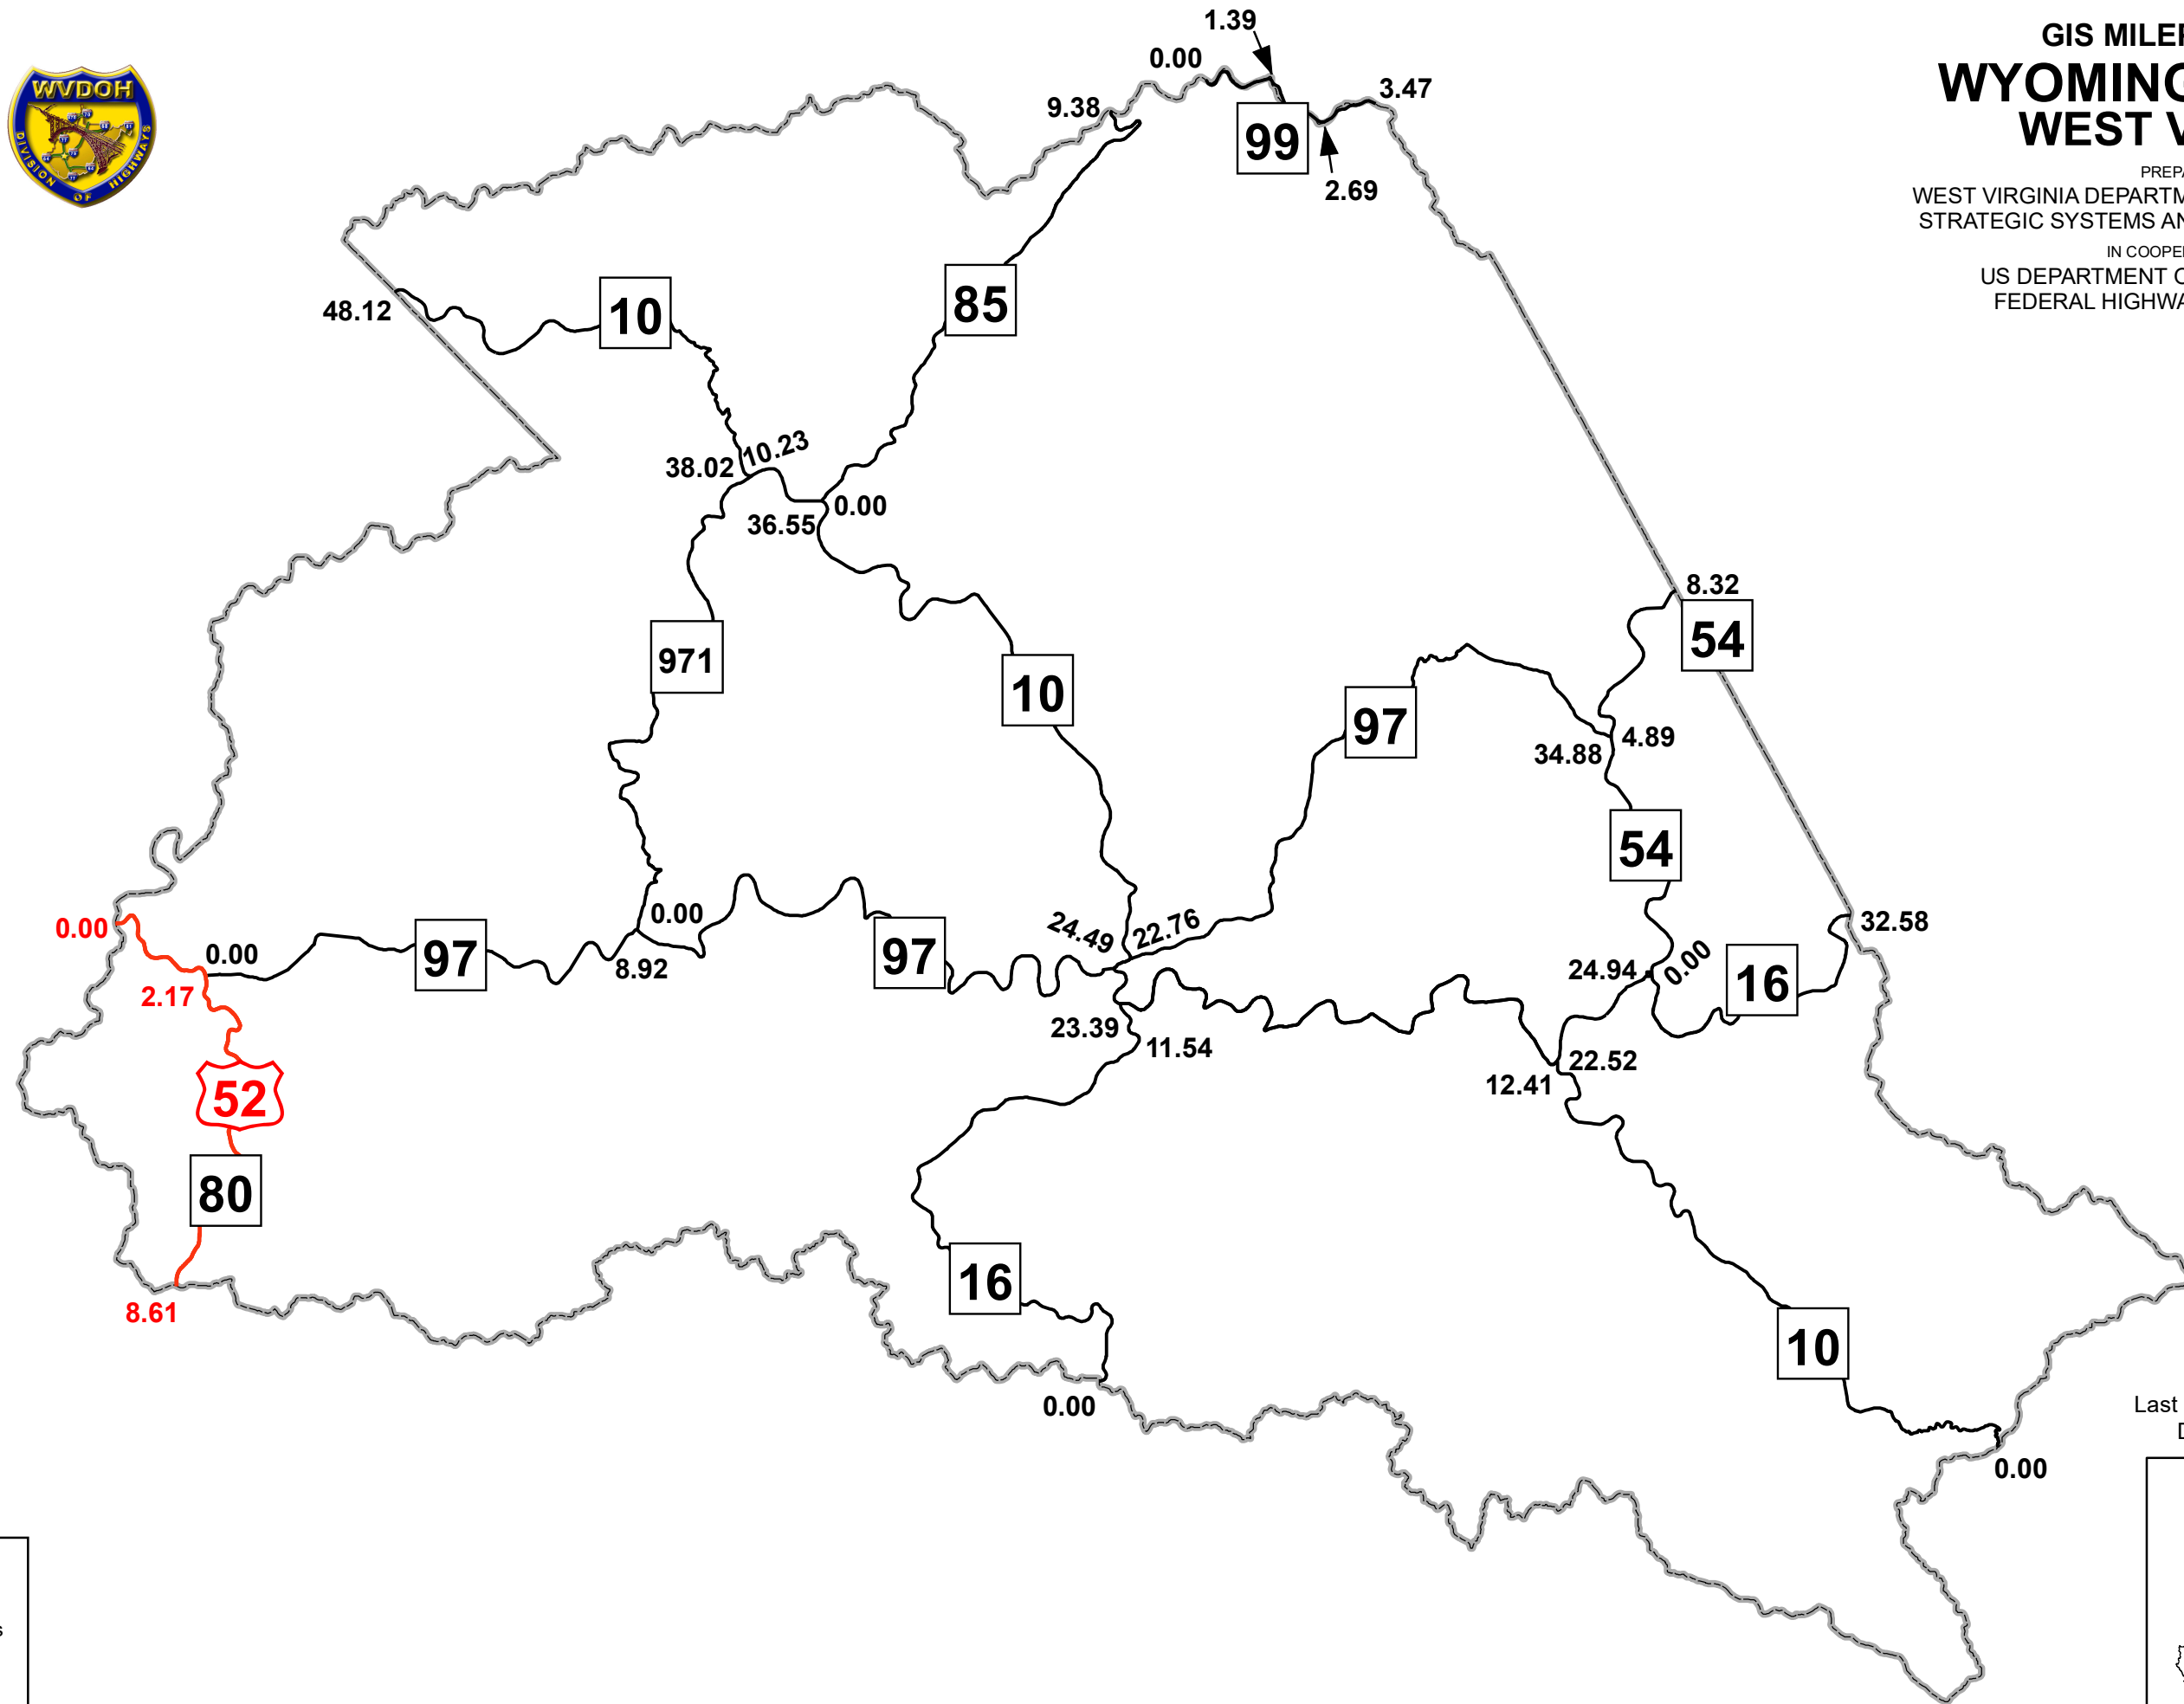

# GIS MILEPOINT MAP WYOMING COUNTY WEST VIRGINIA

PREPARED BY  
WEST VIRGINIA DEPARTMENT OF TRANSPORTATION  
STRATEGIC SYSTEMS AND TECHNOLOGY DIVISION

IN COOPERATION WITH  
US DEPARTMENT OF TRANSPORTATION  
FEDERAL HIGHWAY ADMINISTRATION

**Legend**

- Interstate Routes
- U.S. Routes
- WV State Routes

Last revision date: February 2021  
Data as of: January 2021