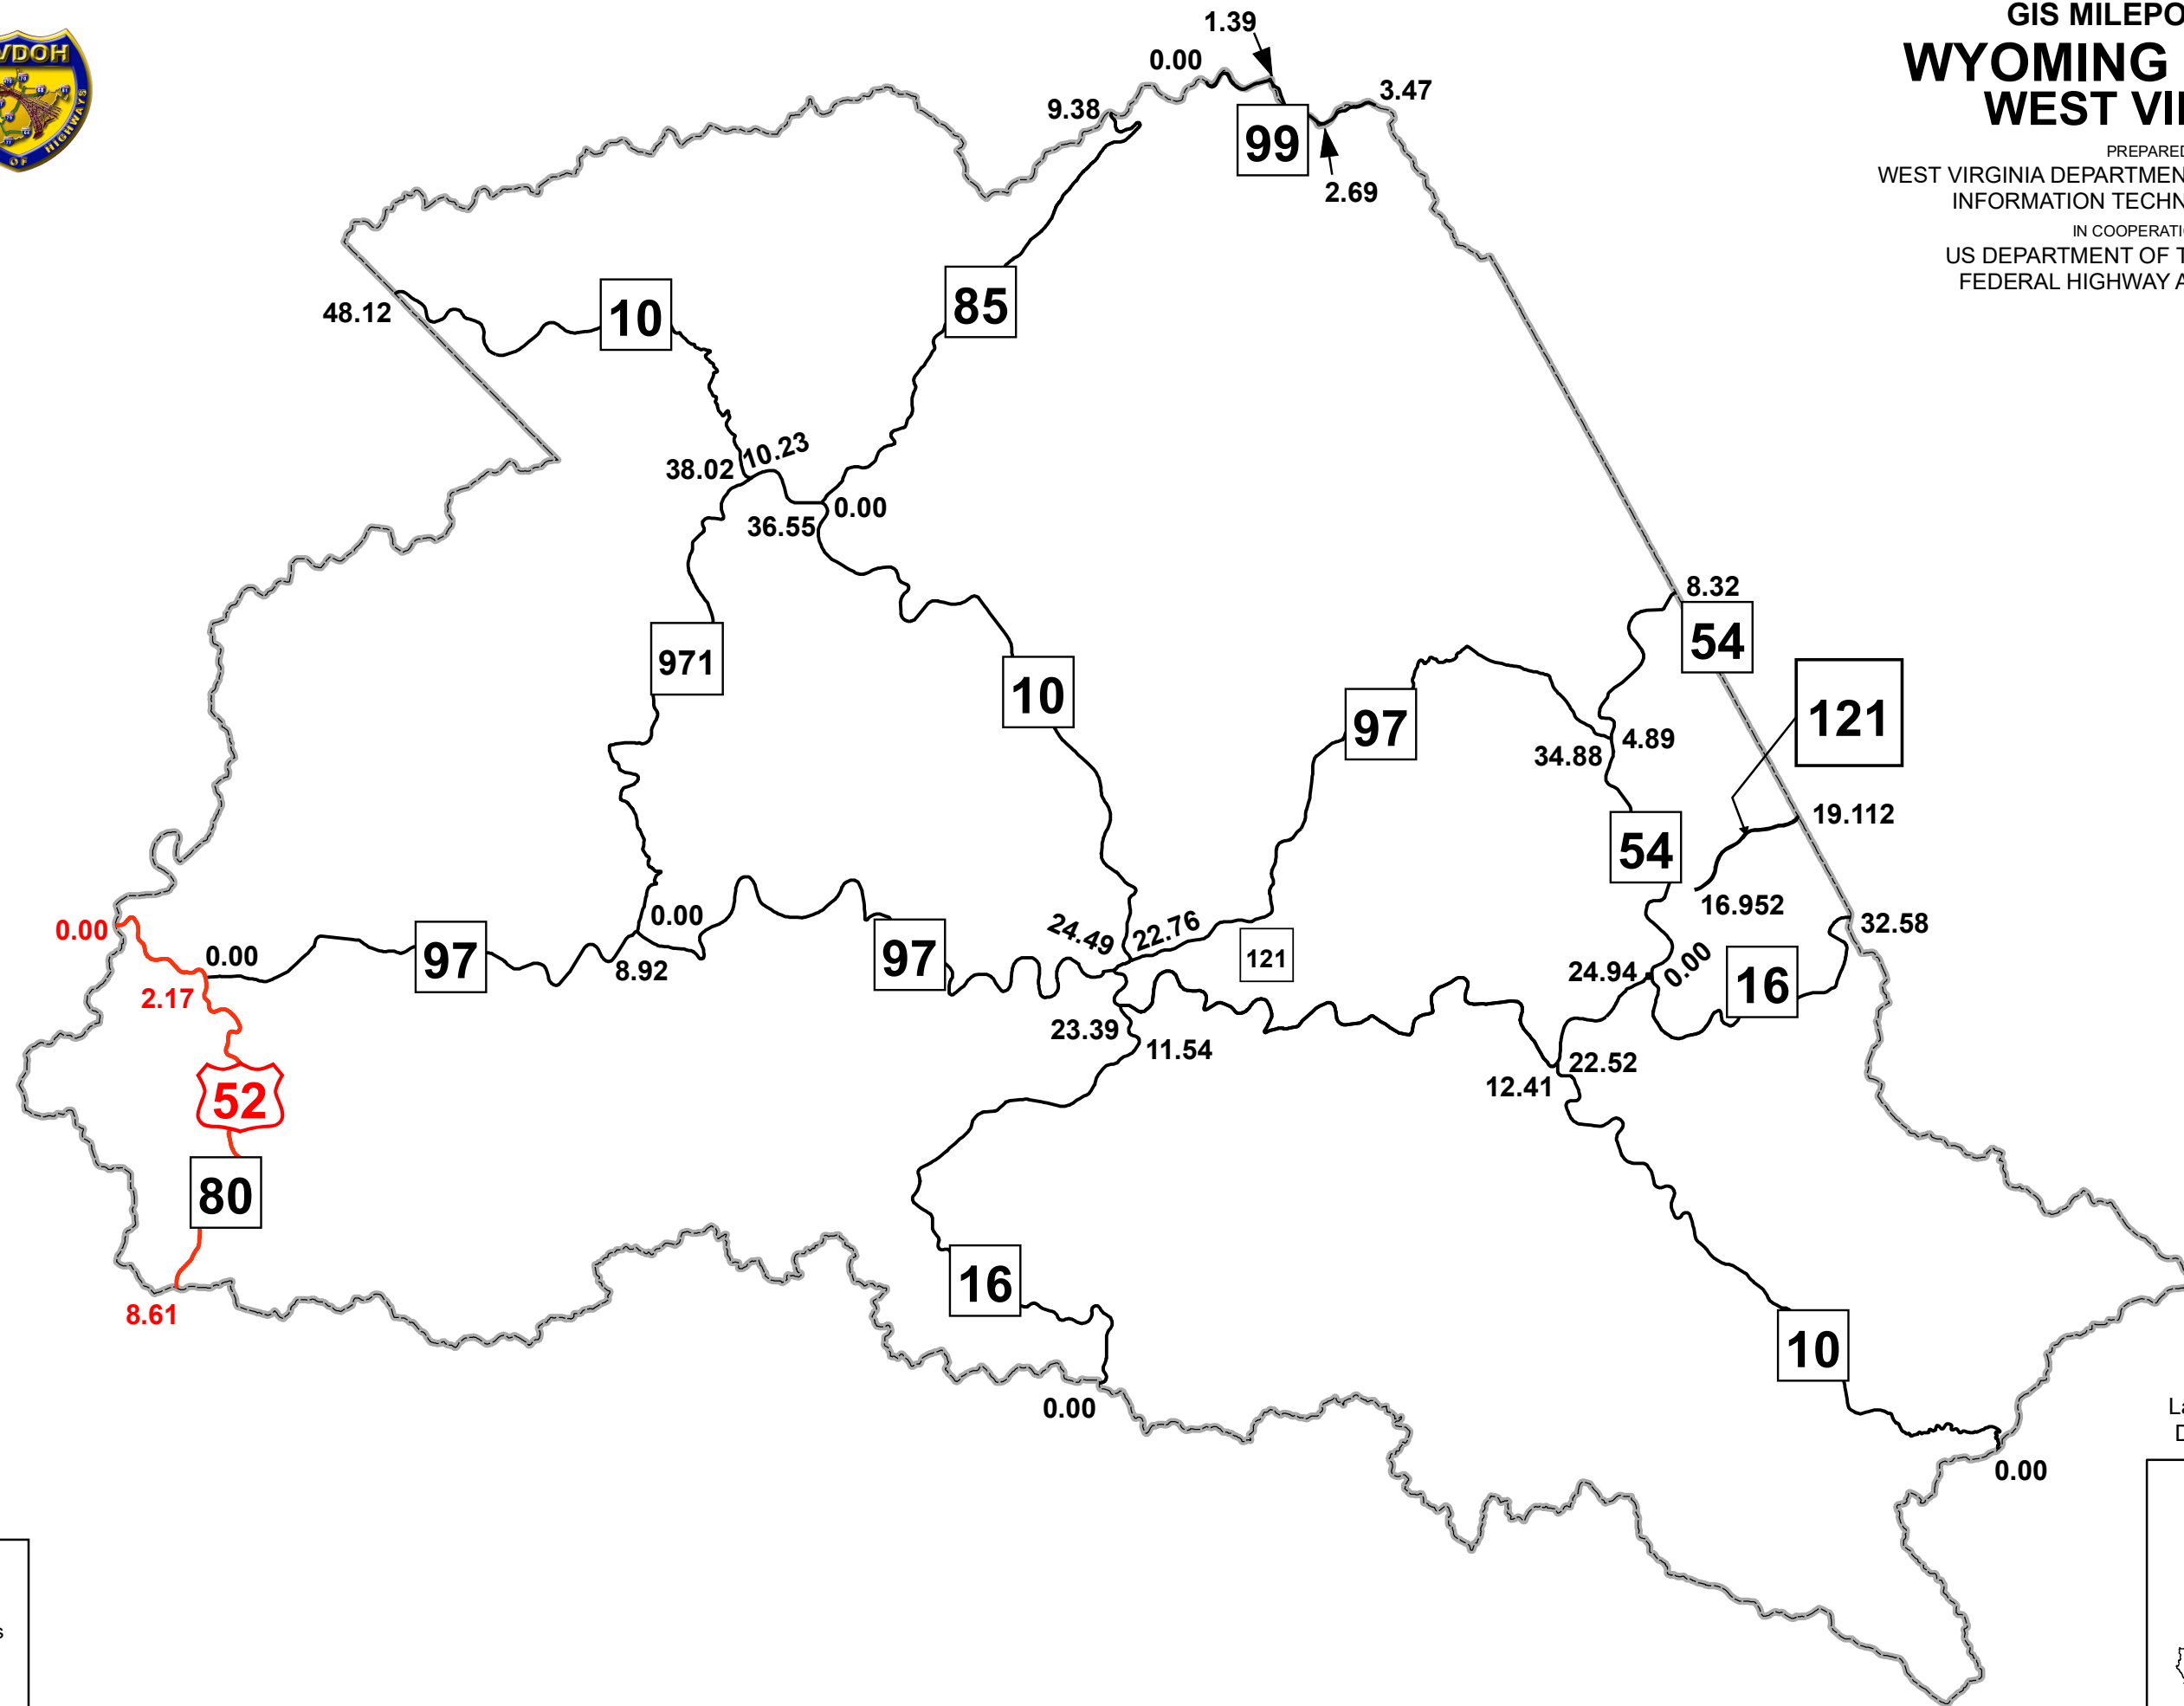

# GIS MILEPOINT MAP WYOMING COUNTY WEST VIRGINIA

PREPARED BY  
WEST VIRGINIA DEPARTMENT OF TRANSPORTATION  
INFORMATION TECHNOLOGY DIVISION  
IN COOPERATION WITH  
US DEPARTMENT OF TRANSPORTATION  
FEDERAL HIGHWAY ADMINISTRATION

**Legend**

- Interstate Routes
- U.S. Routes
- WV State Routes

Last revision date: May 2023  
Data as of: December 2022