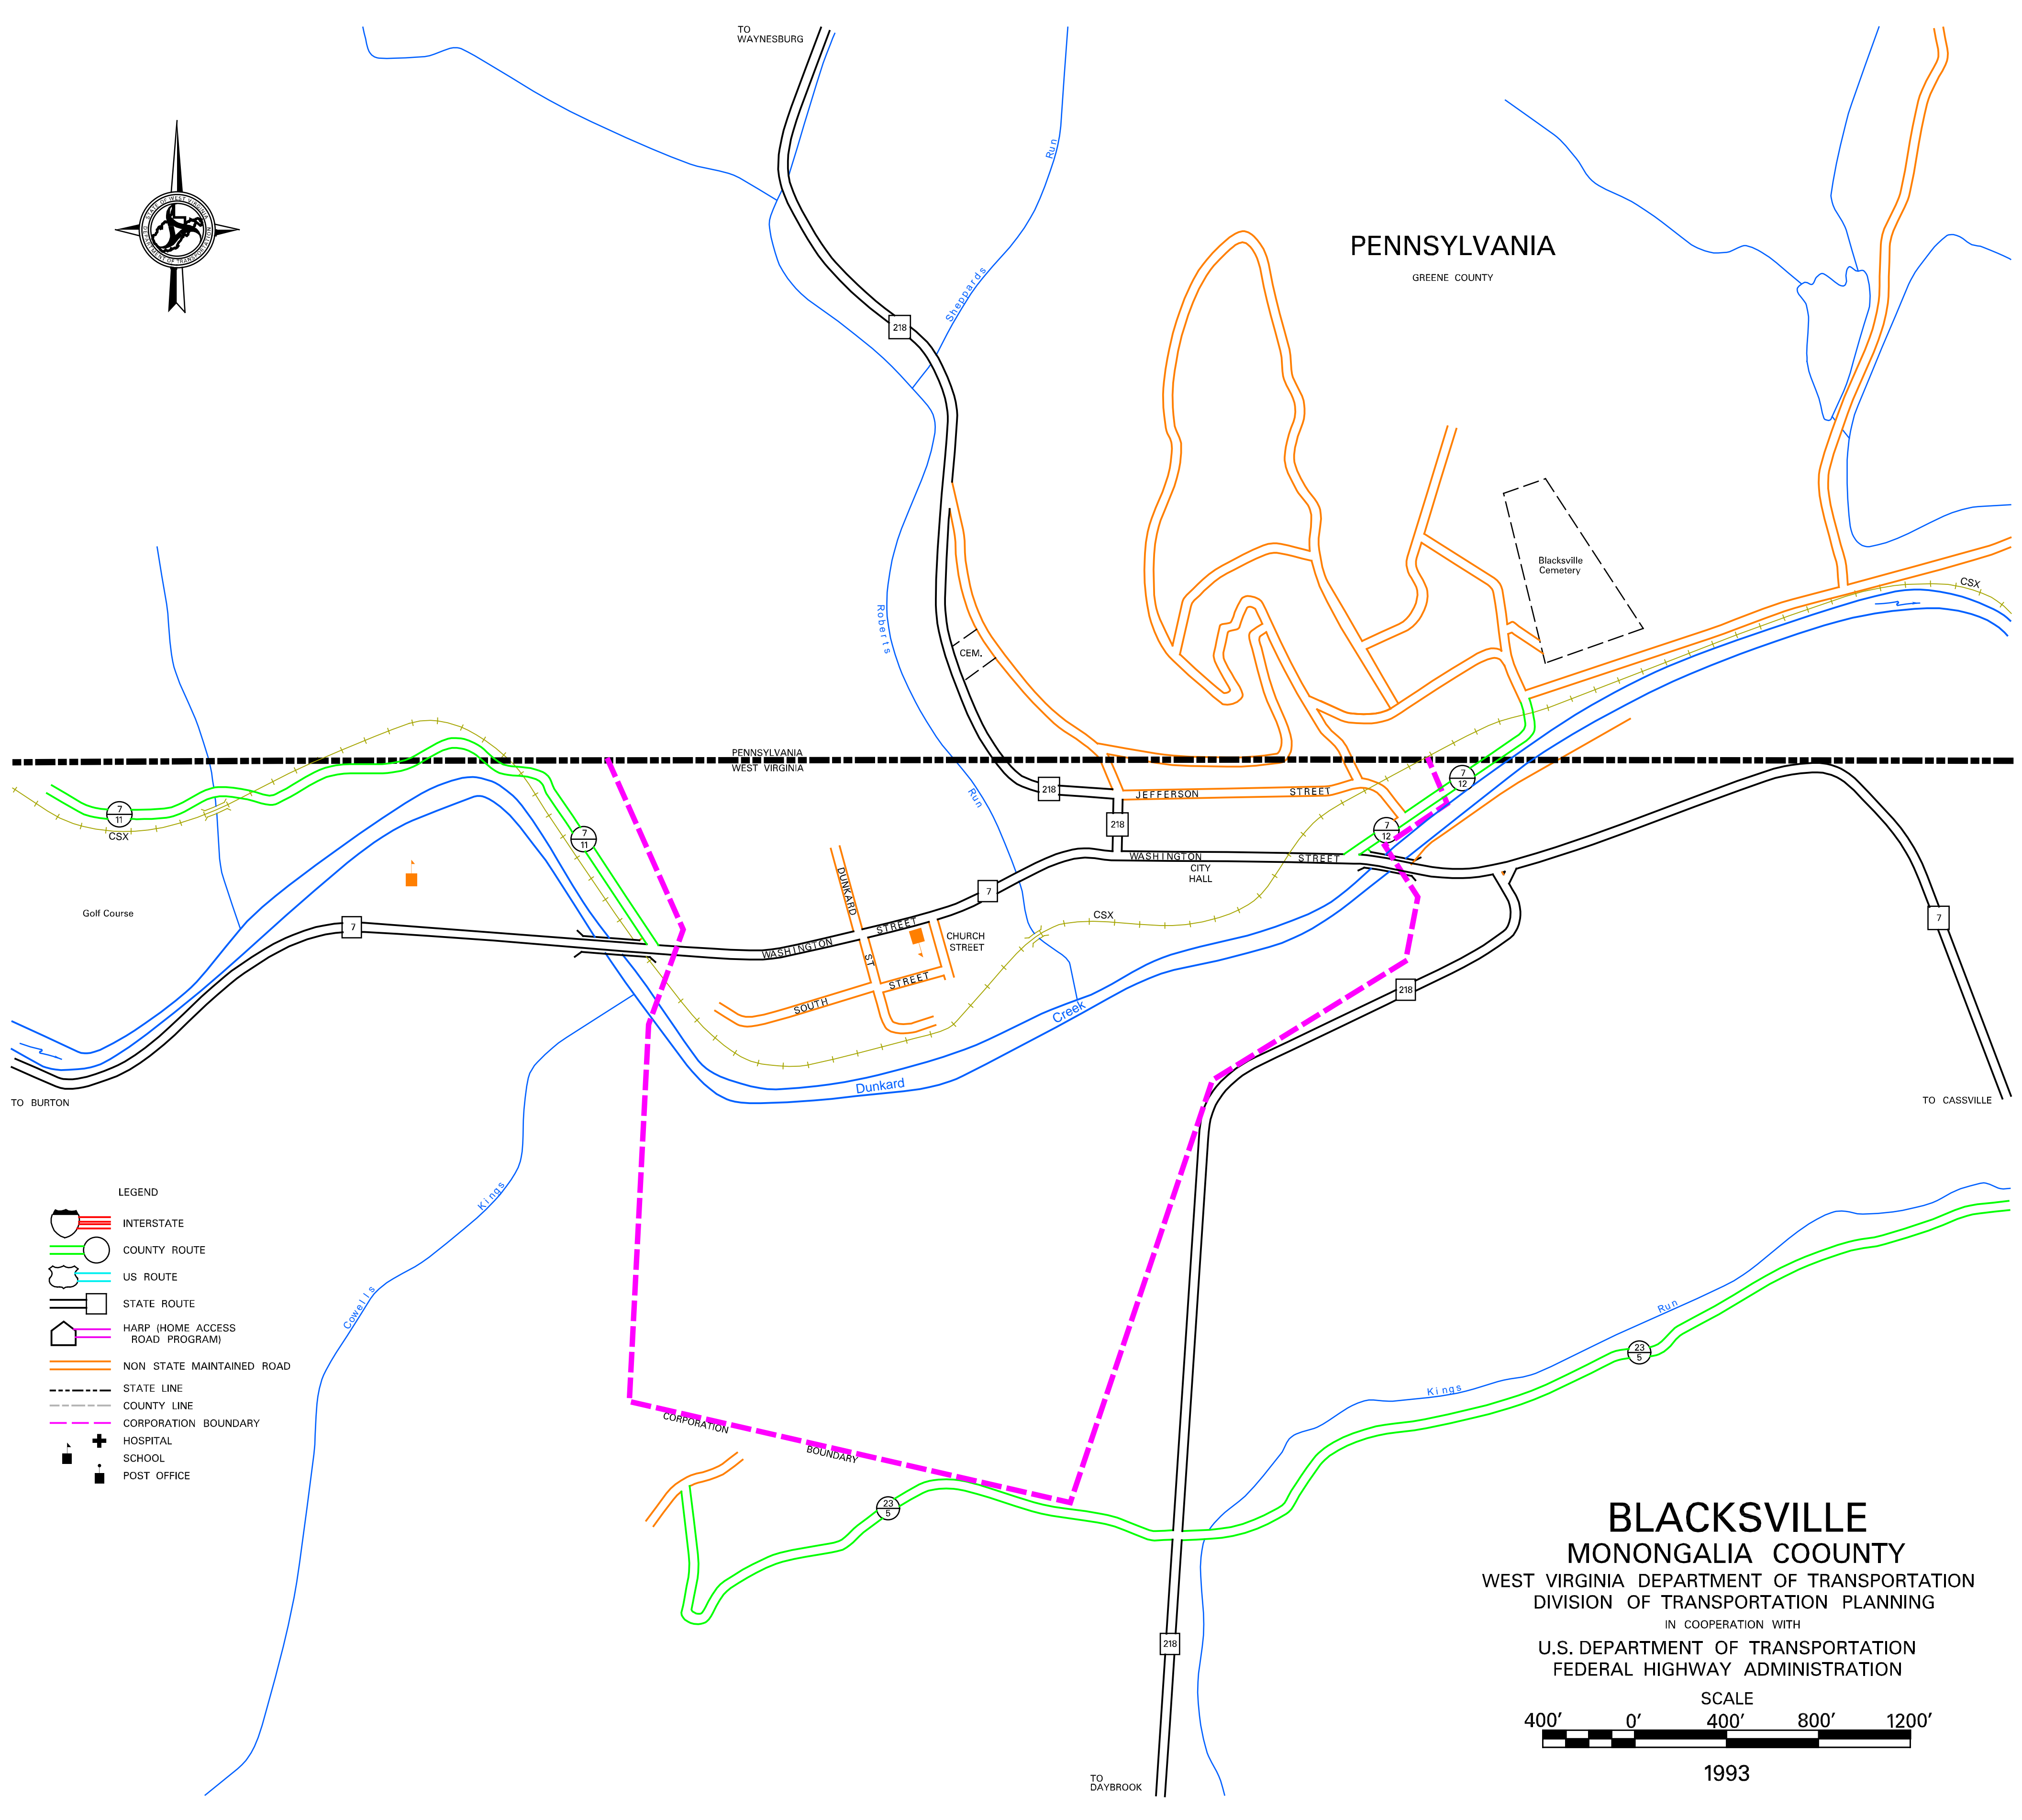

PENNSYLVANIA
GREENE COUNTY

- LEGEND
- INTERSTATE
 - COUNTY ROUTE
 - US ROUTE
 - STATE ROUTE
 - HARP (HOME ACCESS ROAD PROGRAM)
 - NON STATE MAINTAINED ROAD
 - STATE LINE
 - COUNTY LINE
 - CORPORATION BOUNDARY
 - HOSPITAL
 - SCHOOL
 - POST OFFICE

BLACKSVILLE
MONONGALIA COUNTY
WEST VIRGINIA DEPARTMENT OF TRANSPORTATION
DIVISION OF TRANSPORTATION PLANNING
IN COOPERATION WITH
U.S. DEPARTMENT OF TRANSPORTATION
FEDERAL HIGHWAY ADMINISTRATION

1993