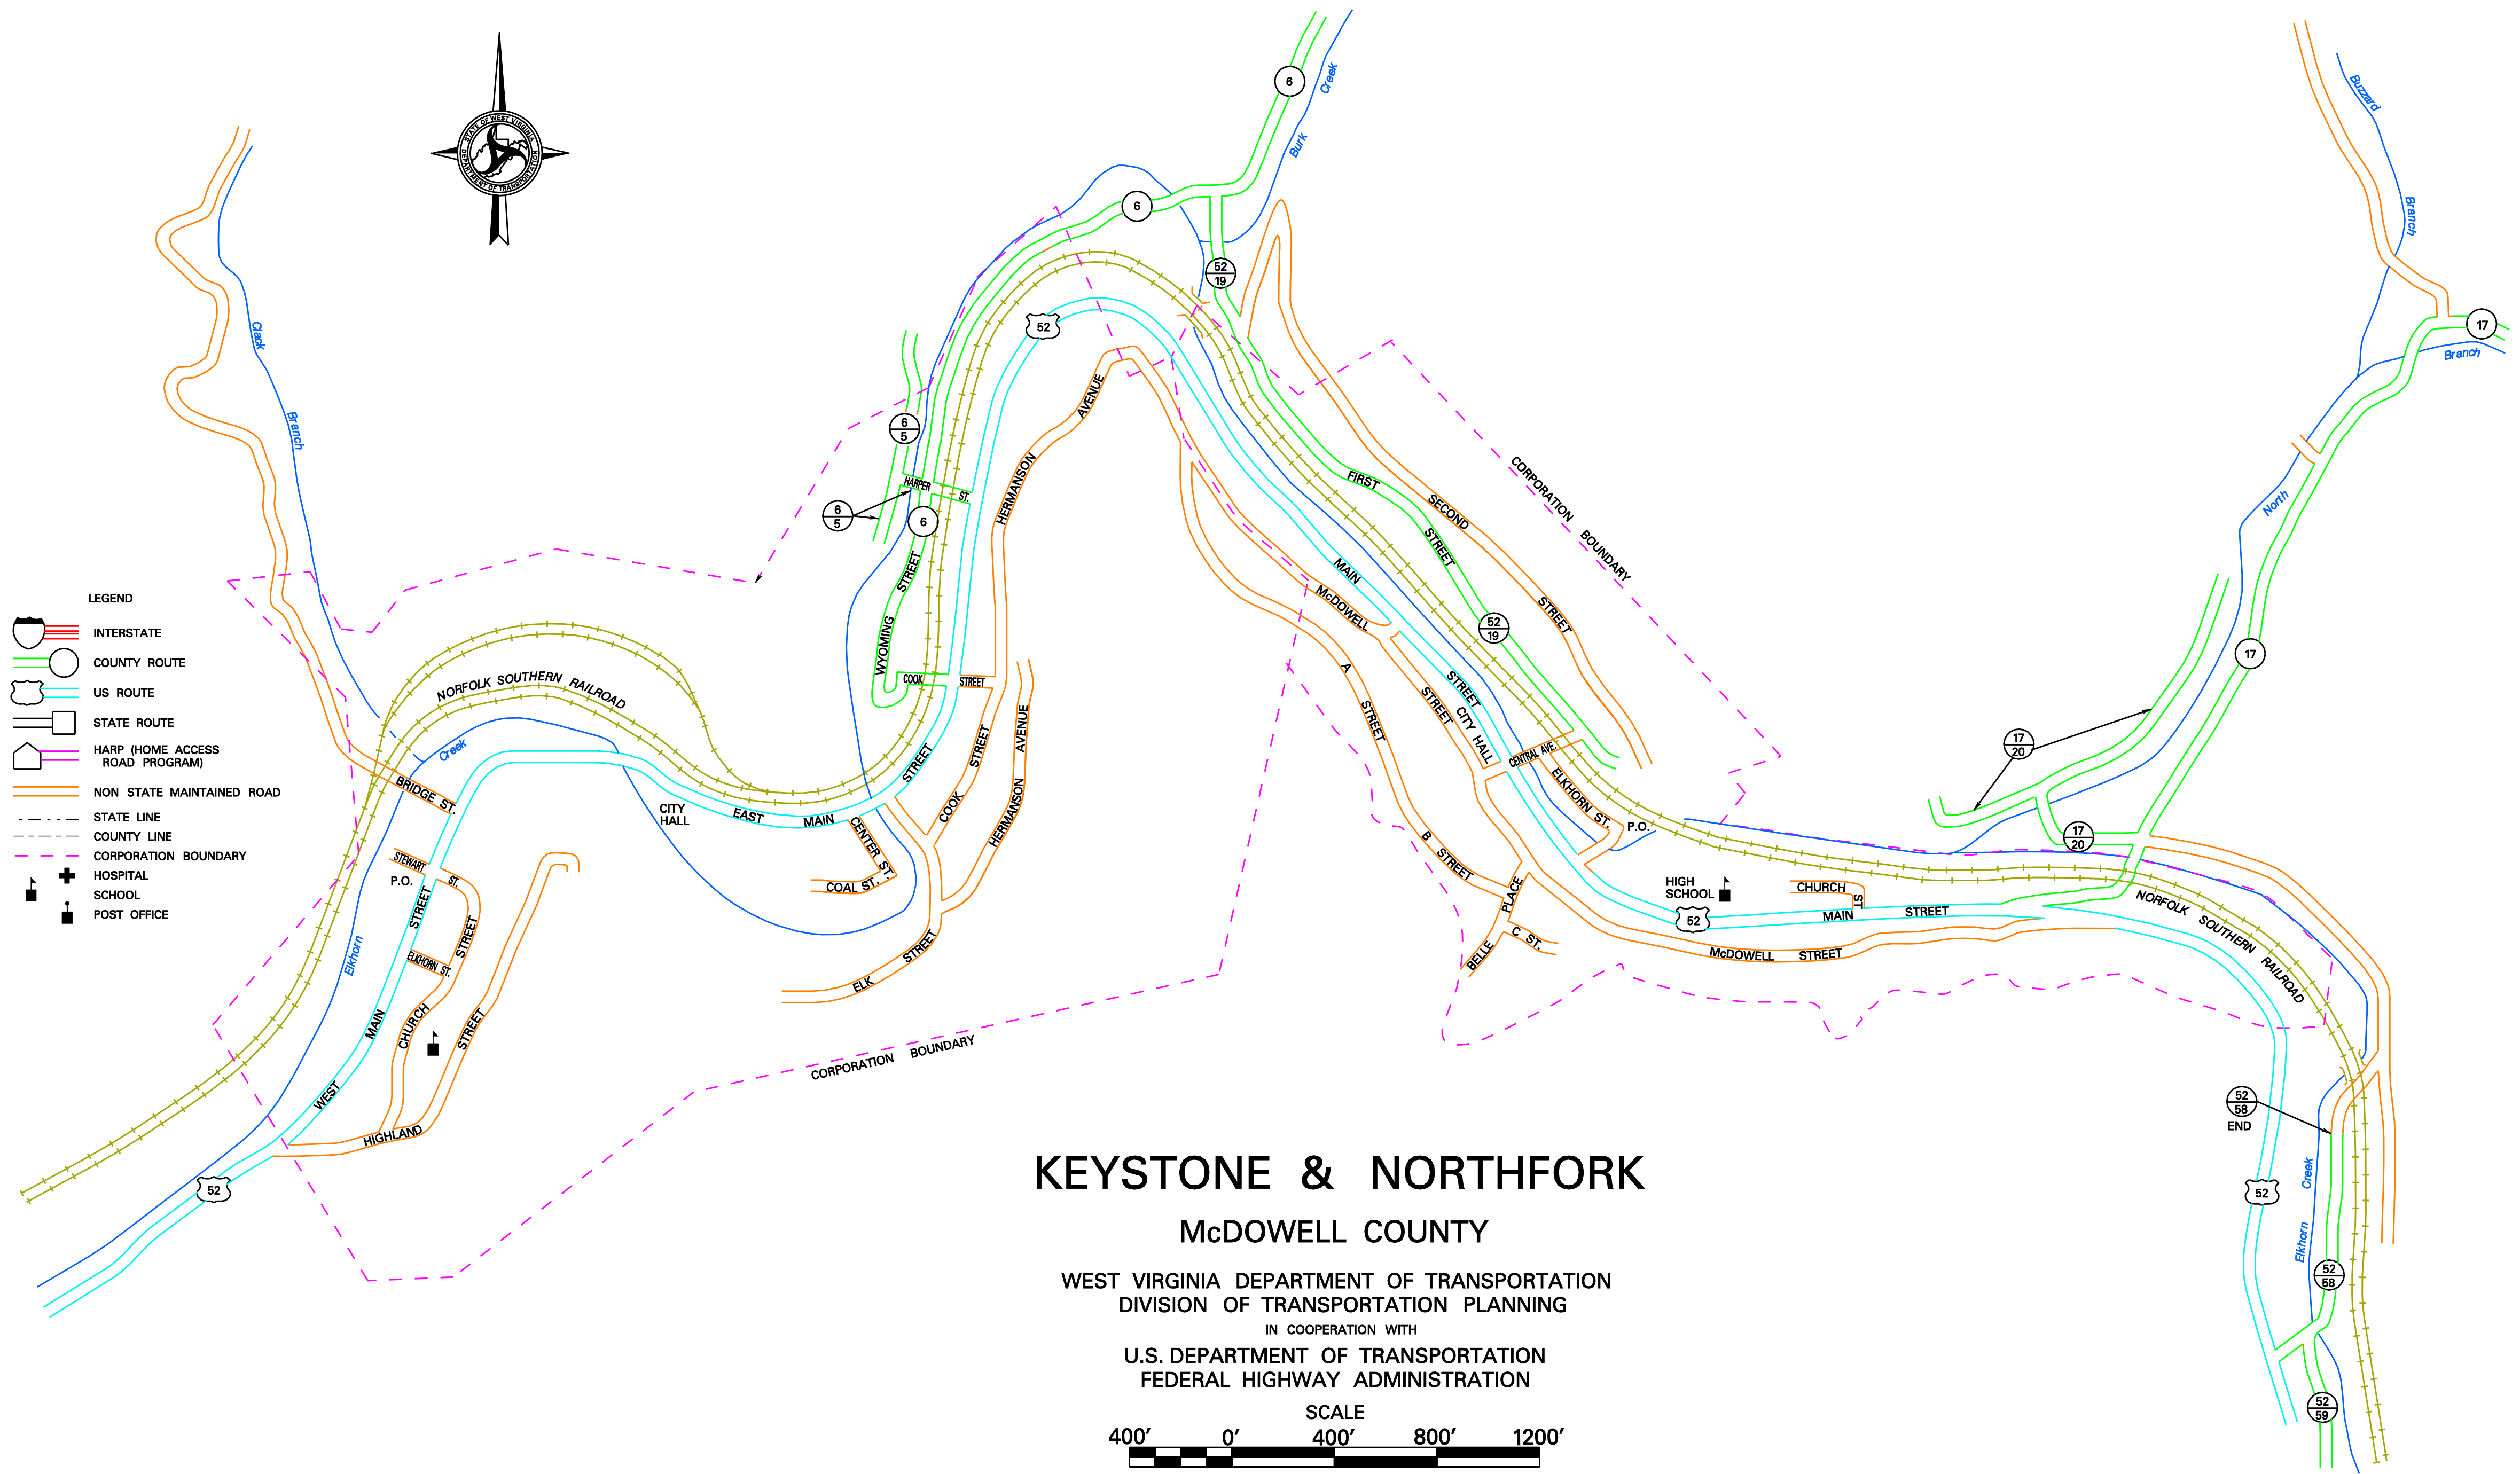

- LEGEND**
- INTERSTATE
 - COUNTY ROUTE
 - US ROUTE
 - STATE ROUTE
 - HARP (HOME ACCESS ROAD PROGRAM)
 - NON STATE MAINTAINED ROAD
 - STATE LINE
 - COUNTY LINE
 - CORPORATION BOUNDARY
 - HOSPITAL
 - SCHOOL
 - POST OFFICE

KEYSTONE & NORTHFORK

McDOWELL COUNTY

WEST VIRGINIA DEPARTMENT OF TRANSPORTATION
 DIVISION OF TRANSPORTATION PLANNING
 IN COOPERATION WITH
 U.S. DEPARTMENT OF TRANSPORTATION
 FEDERAL HIGHWAY ADMINISTRATION

1999