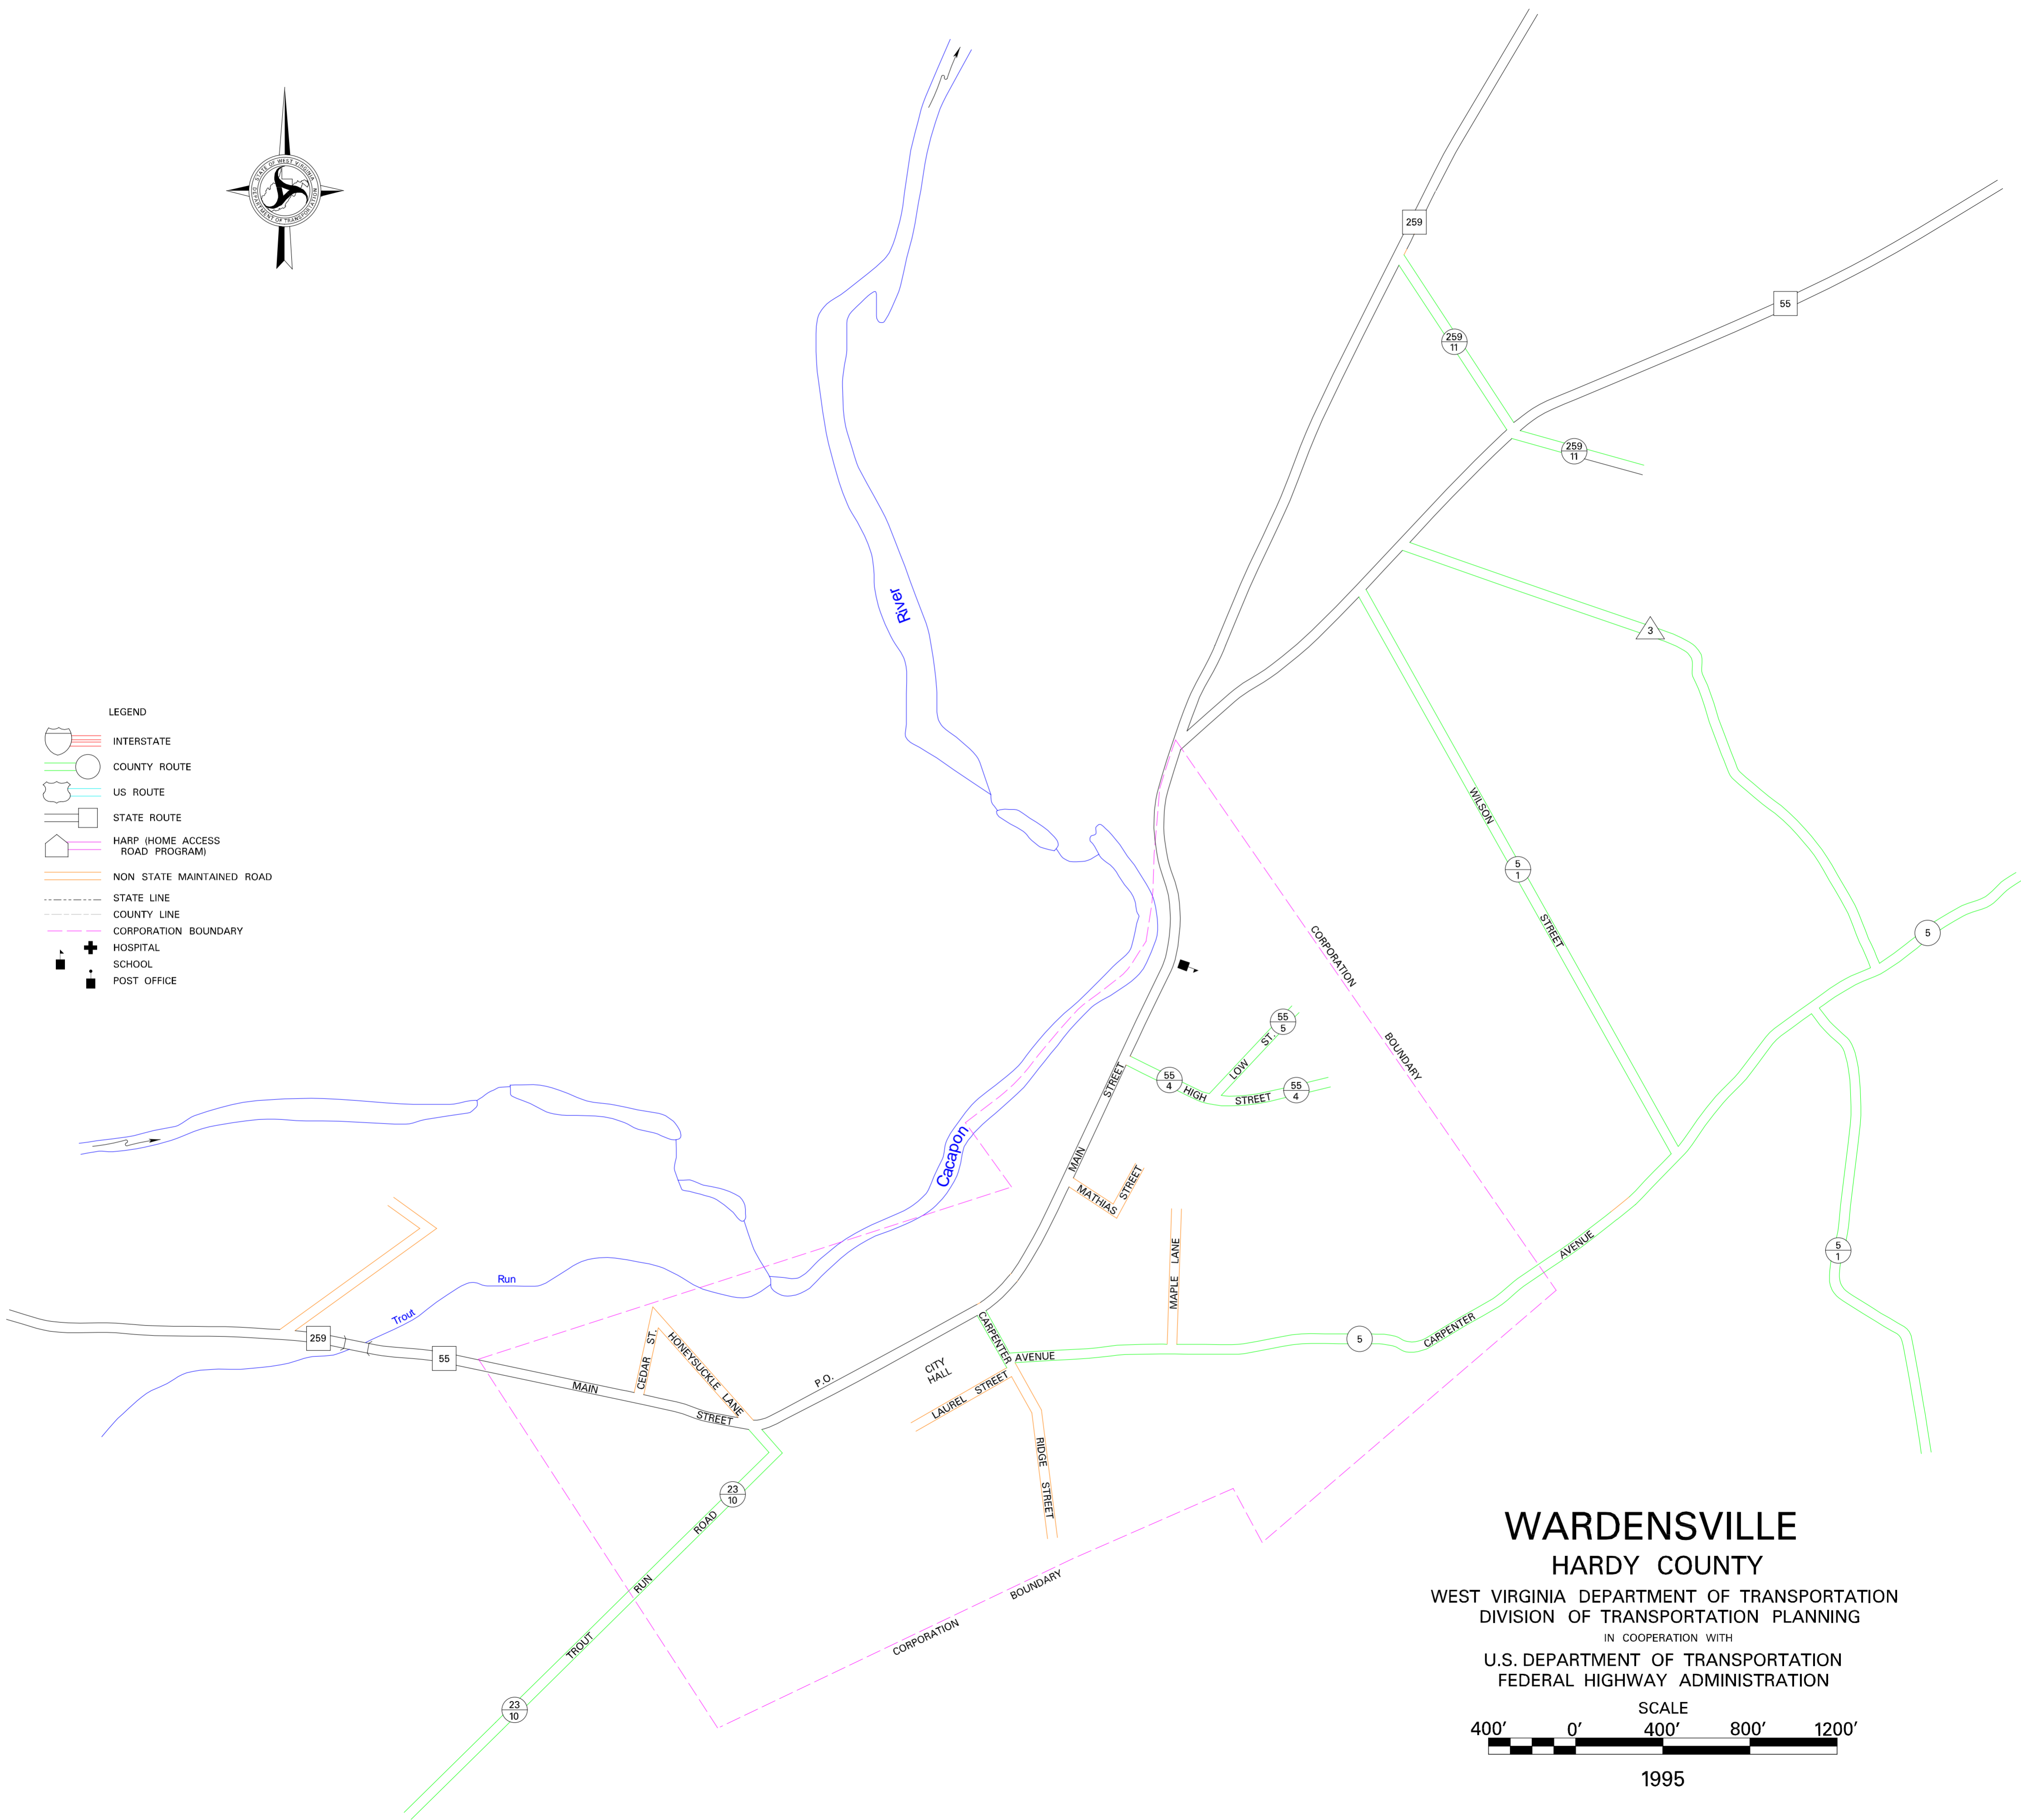

- LEGEND
- INTERSTATE
 - COUNTY ROUTE
 - US ROUTE
 - STATE ROUTE
 - HARP (HOME ACCESS ROAD PROGRAM)
 - NON STATE MAINTAINED ROAD
 - STATE LINE
 - COUNTY LINE
 - CORPORATION BOUNDARY
 - HOSPITAL
 - SCHOOL
 - POST OFFICE

WARDENSVILLE HARDY COUNTY

WEST VIRGINIA DEPARTMENT OF TRANSPORTATION
DIVISION OF TRANSPORTATION PLANNING
IN COOPERATION WITH

U.S. DEPARTMENT OF TRANSPORTATION
FEDERAL HIGHWAY ADMINISTRATION

1995